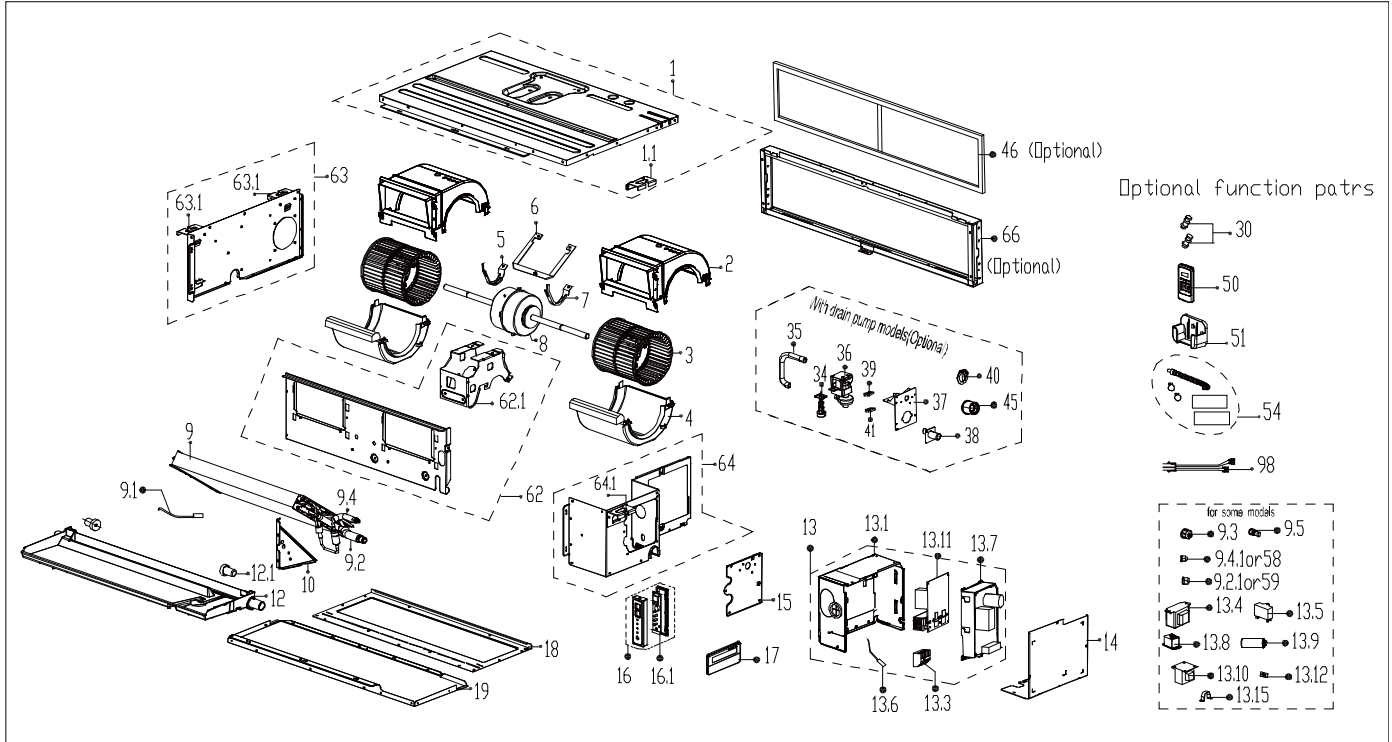

Exploded View

Model CPA-12B

ComfortStar®

EX_ID	Spare Parts Code	Part Name(EN)	Qty.	Price	Remarks	Update
1	12223000010324	Chassis subassembly	1			
1.1	12223000012926	Hook	1.0			
2	12123000001180	Top volute subassembly	2			
3	12100103000804	centrifuge fan	2			
4	12123000002303	Top volute subassembly	2			
5	12222500000253	Fan motor axes clamp (left)	1			
6	12223000010427	Fan motor fixing board	1			
7	12222500000255	Fan motor axes clamp (right)	1			
8	11002015008306	Brushless DC Motor	1			
9	15823000004183	Evaporator Assembly	1			
9.1	11201007002320	Pipe temperature sensor	1.0			
9.2	15123000010590	Evaporator outlet pipe subassembly	1.0			
9.3	15500404000009	Pipe Nut	1.0			
9.4	15123000010589	Evaporator inlet pipe subassembly	1.0			
9.5	15500209000001	Check valve	1.0			
10	12223000A04010	Evaporator right support board subassembly	1			