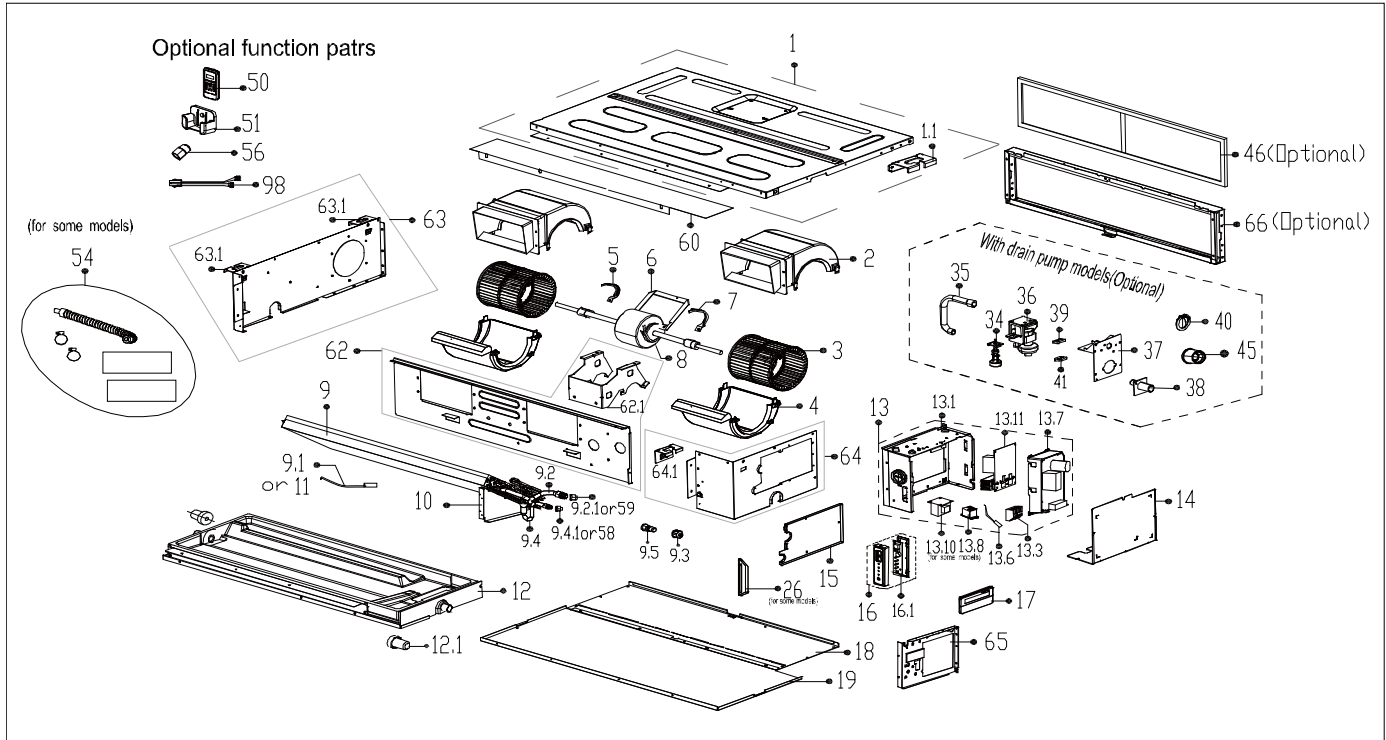

# ComfortStar®

EX_ID	Spare Parts Code	Part Name(EN)	Qty.	Price	Remarks	Update
1	12223000007007	Chassis subassembly	1			
1.1	12223000012926	Hook	1.0			
2	12123000000801	top volute	2			
3	12100103000584	centrifuge fan	2			
4	12123000002522	Lower volute assembly	2			
5	12222500000253	Fan motor axes clamp (left)	1			
6	12223000000537	Fan motor fixing board	1			
7	12222500000255	Fan motor axes clamp (right)	1			
8	11002015002521	Brushless DC Motor	1			
9	15823000004567	Evaporator assembly	1			
9.1	11201007000136	Pipe Temperature Sensor	1.0			
9.2	15123000008692	Evaporator outlet pipe subassembly	1.0			
9.3	15500404000009	Pipe Nut	1.0			
9.4	15123000011151	Evaporator inlet pipe subassembly	1.0			
9.5	15500209000001	Check valve	1.0			
10	12223000006629	Evaporator right support board subassembly	1			