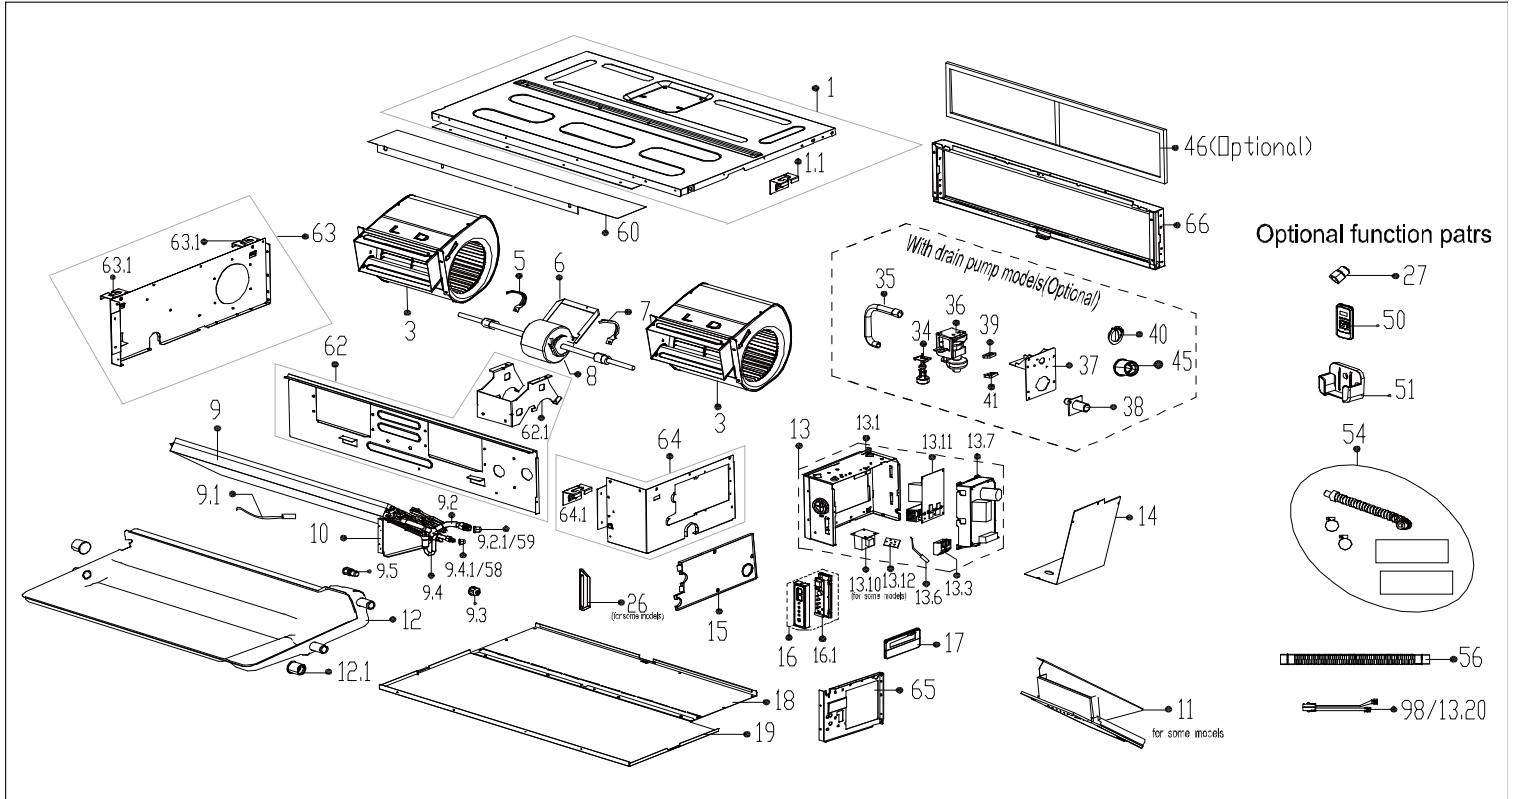

# Exploded View

Model

CPA-24B

# ComfortStar®

EX_ID	Spare Parts Code	Part Name(EN)	Qty.	Price	Remarks	Update
1	12223000011153	Chassis subassembly	1			
1.1	12223000012926	Hook	1.0			
3	12200101000194	centrifuge fan assembly	2			
5	12222500000253	Fan motor axes clamp (left)	1			
6	12223000000537	Fan motor fixing board	1			
7	12222500000255	Fan motor axes clamp (right)	1			
8	11002015002521	Brushless DC Motor	1			
9	15823000004563	Evaporator assembly	1			
9.1	11201007000136	Pipe Temperature Sensor	1.0			
9.2	15123000008702	Evaporator outlet pipe subassembly	1.0			
9.3	15500404000005	Pipe Nut	1.0			
9.4	15123000011148	Evaporator inlet pipe subassembly	1.0			
9.5	15500209000002	Detection valve	1.0			