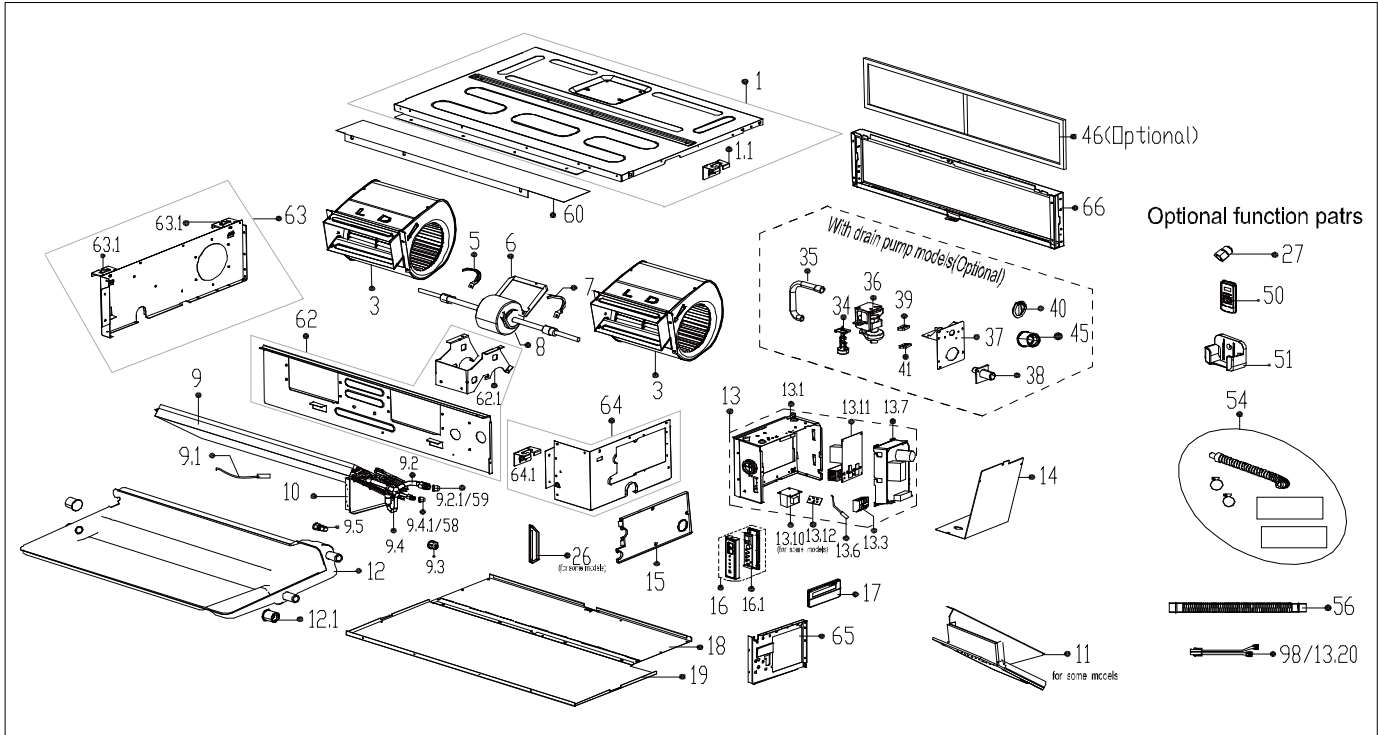

Exploded View

Model CPA-48DUB

ComfortStar®

EX_ID	Spare Parts Code	Part Name(EN)	Qty.	Price	Remarks	Update
1	12223000011157	Chassis subassembly	1			
1.1	12223000012926	Hook	1.0			
3	12200101000193	centrifuge fan assembly	2			
5	12222500000253	Fan motor axes clamp (left)	1			
6	12223000006639	Fan motor fixing board	1			
7	12222500000255	Fan motor axes clamp (right)	1			
8	11002015003861	Brushless DC Motor	1			
9	15823000004611	Evaporator assembly	1			
9.1	11201007000136	Pipe Temperature Sensor	1.0			
9.2	15123000009807	Evaporator outlet pipe subassembly	1.0			
9.3	15500404000005	Pipe Nut	1.0			
9.4	15123000012647	Evaporator inlet pipe subassembly	1.0			
9.5	15500209000002	Detection valve	1.0			
10	12223000008872	Evaporator right support board subassembly	1			
11	/	Water collector subassembly	1		CSN after*23401xxxx	20230616
	12223000008874				JSN after*17B06xxxx	20230616