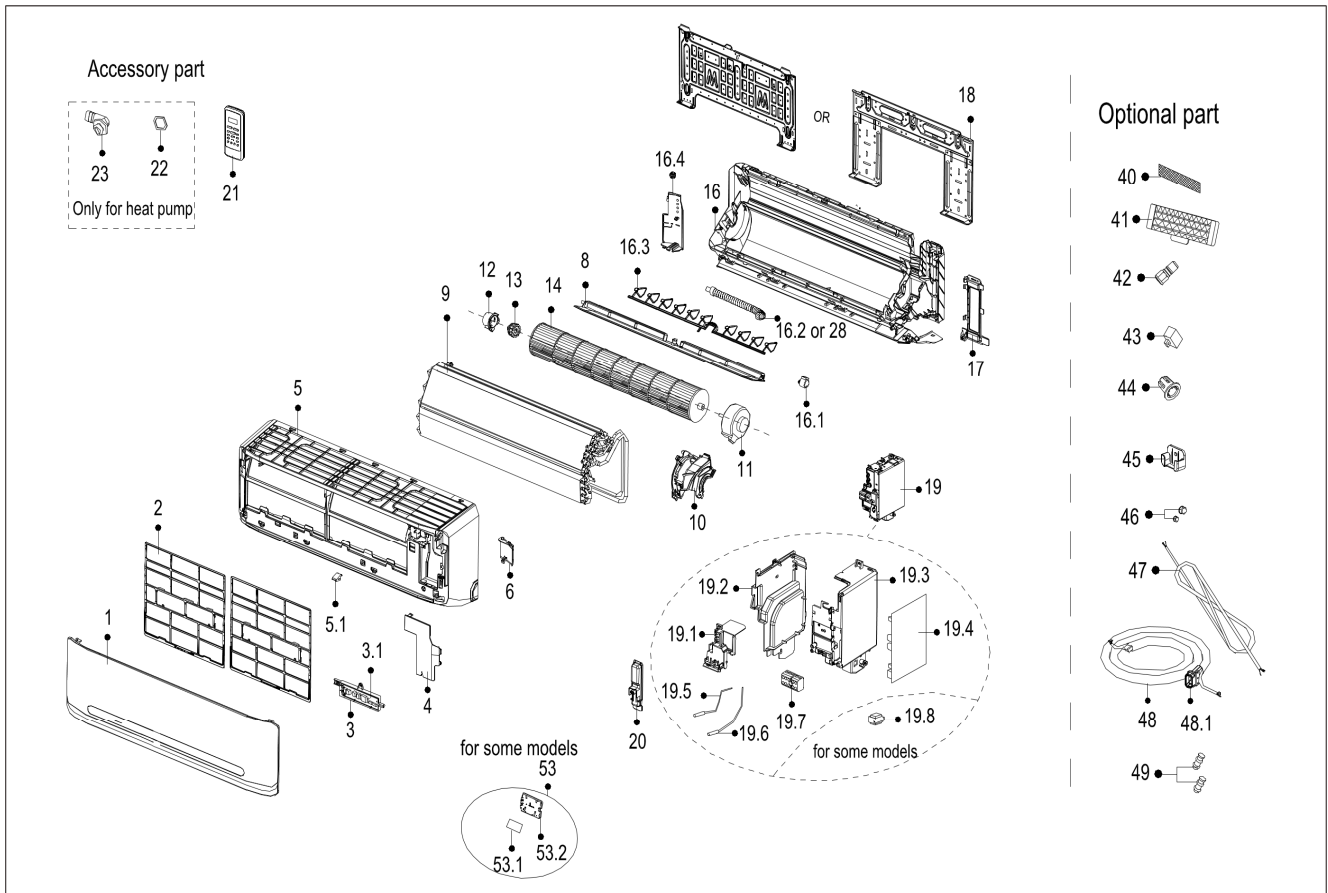

Exploded View

Model CPG009CA(I)-B

ComfortStar®

EX_ID	Spare Parts Code	Part Name(EN)	Qty.	Price	Remarks	Update
1	12122000A67242	Panel assembly	1			
2	12100204000479	Filter	2			
3	17222000A51533	Display box subassembly	1			
3.1	17122000A09452	Display board subassembly	1		JSN after*20B14xxxx	20230802
	17122000A08523				JSN after*19928xxxx	20230802
4	12122000006755	Cover of electrical equipment	1			
5	12122000001894	Panel frame assembly	1			
5.1	12122000008242	Screw Cap	1			
6	12122000004587	Front Cover of Chassis(Right)	1			
8	12122000008055	Horizontal louver assembly	1			
9	15822000A16941	Evaporator assembly	1			
10	12122000005540	Motor Cover	1			
11	11002015006201	Brushless DC Motor	1			