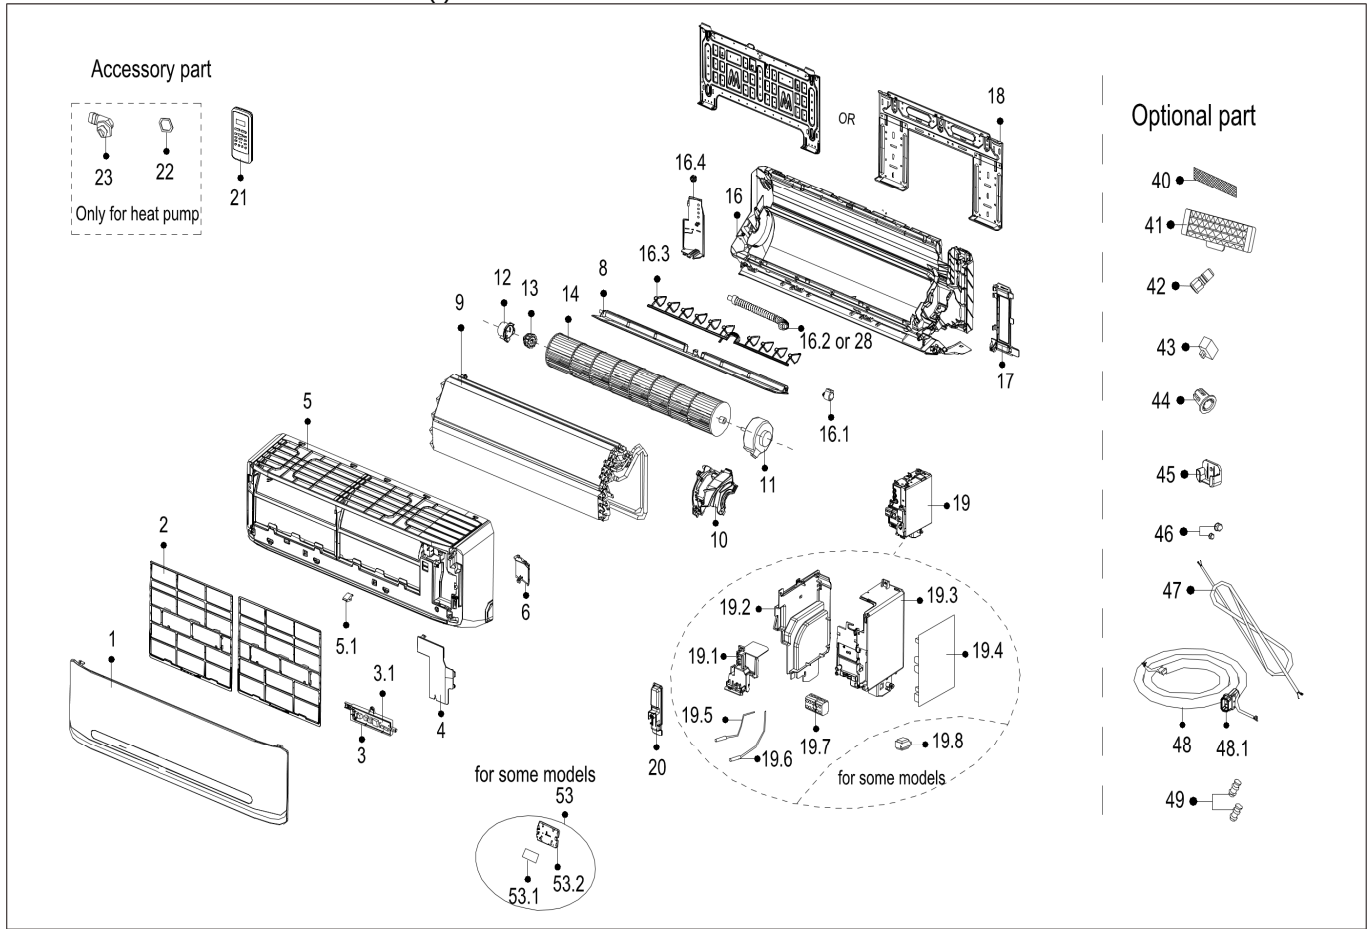

Exploded View

ComfortStar®

Model CPG012CA(I)-B

EX_ID	Spare Parts Code	Part Name(EN)	Qty.	Price	Remarks	Update
1	12122000A67244	Panel assembly	1			
2	12100204000522	Filter Assembly	2			
3	17222000A51533	Display box subassembly	1			
3.1	17122000A09452	Display board subassembly	1		JSN after*20631xxxx	20230802
	17122000A08523				JSN after*19928xxxx	20230802
4	12122000006755	Cover of electrical equipment	1			
5	12122000001726	Panel frame assembly	1			
5.1	12122000009477	Screw Cap	1			
6	12122000004587	Front Cover of Chassis(Right)	1			
8	12122000005815	Horizontal louver assembly	1			
9	15822000A17019	Evaporator assembly	1			
10	12122000005540	Motor Cover	1			
11	11002015006201	Brushless DC Motor	1			