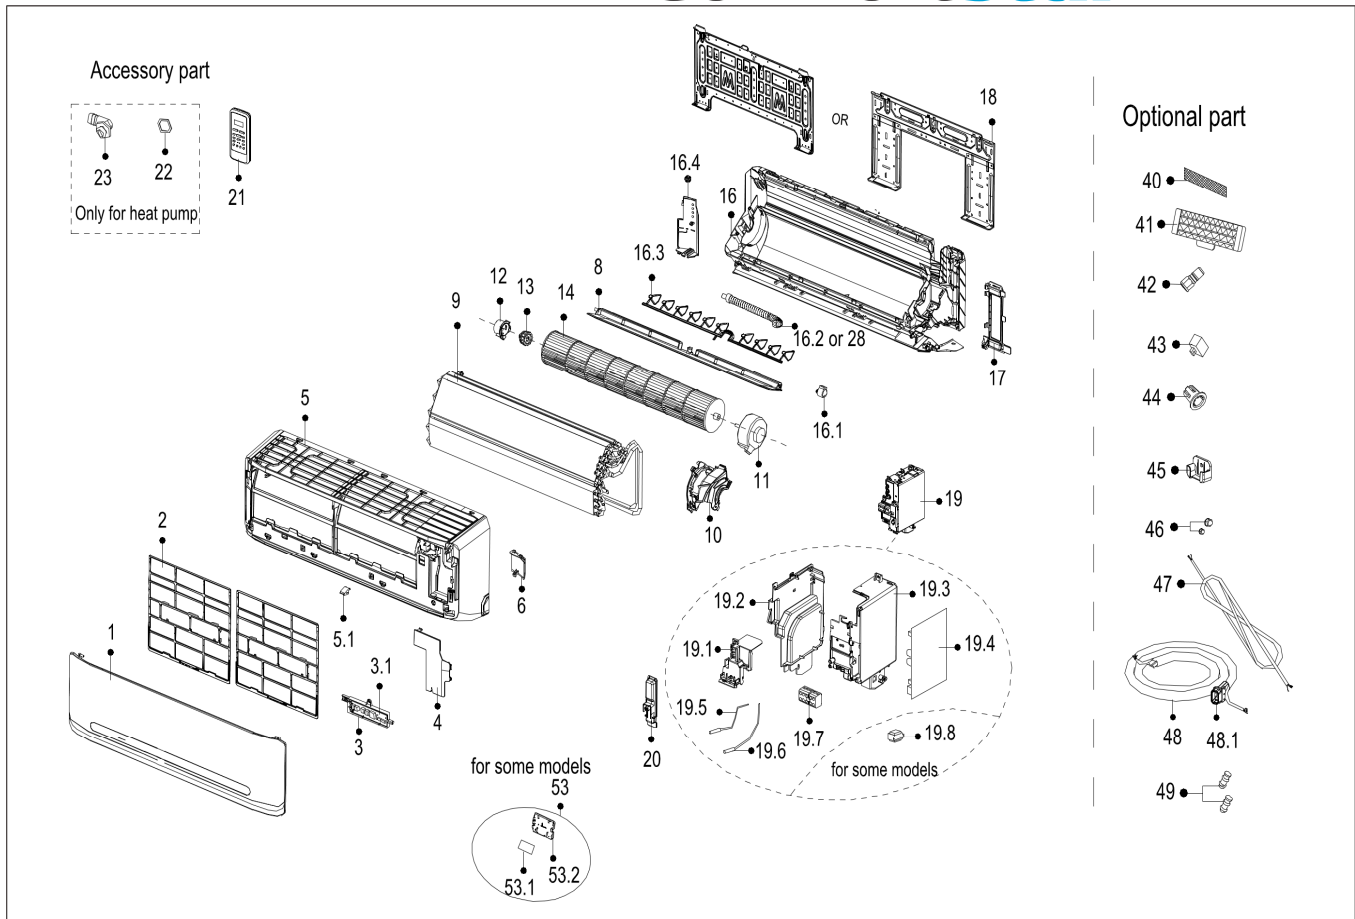

Exploded View

Model CPG012CD(I)-B

ComfortStar®

EX_ID	Spare Parts Code	Part Name(EN)	Qty.	Price	Remarks	Update
1	12122000A67244	Panel assembly	1			
2	12100204000522	Filter Assembly	2			
3	17222000A51533	Display box subassembly	1			
3.1	17122000A09452	Display board subassembly	1		JSN after*20C19xxxx	20230802
	17122000A08523				JSN after*18B19xxxx	20230802
4	12122000006755	Cover of electrical equipment	1			
5	12122000001726	Panel frame assembly	1			
5.1	121220000009477	Screw Cap	1			
6	12122000004587	Front Cover of Chassis(Right)	1			
8	12122000005815	Horizontal louver assembly	1			
9	15822000A17019	Evaporator assembly	1			
10	12122000005540	Motor Cover	1			
11	11002015000051	Brushless DC Motor	1			