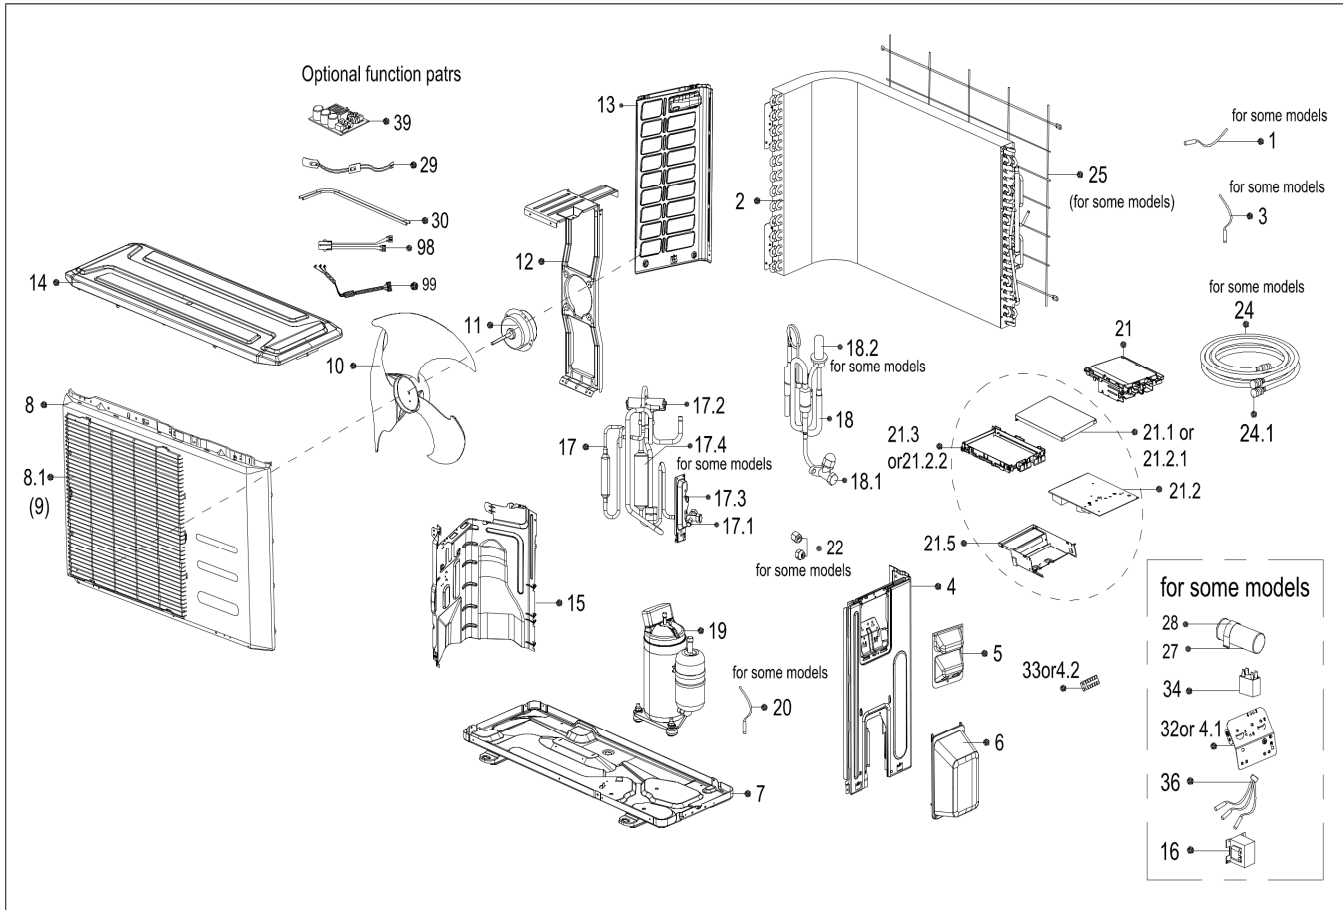

Exploded View

ComfortStar®

Model CPG012CD(O)-B

EX_ID	Spare Parts Code	Part Name(EN)	Qty.	Price	Remarks	Update
2	15822000008251	Condenser assembly	1			
4	12222000005745	Right clapboard assembly	1			
5	12222000010966	Big handle assembly	1			
6	12122000007150	Water Collector	1			
7	12222000005062	Chassis assembly	1			
8	12222000004463	Front panel assembly	1			
9	12222000007424	Air outlet grille	1			
10	12100105000003	Axial Flow Fan	1			
11	11002015008264	Brushless DC Motor	1			
12	12222000009444	Supporter subassembly of fan motor	1			
13	12222000008484	Left side plate assembly of cabinet	1			
14	12222000002451	Top Cover Assembly	1			
15	12222000003984	Partition board assembly	1			