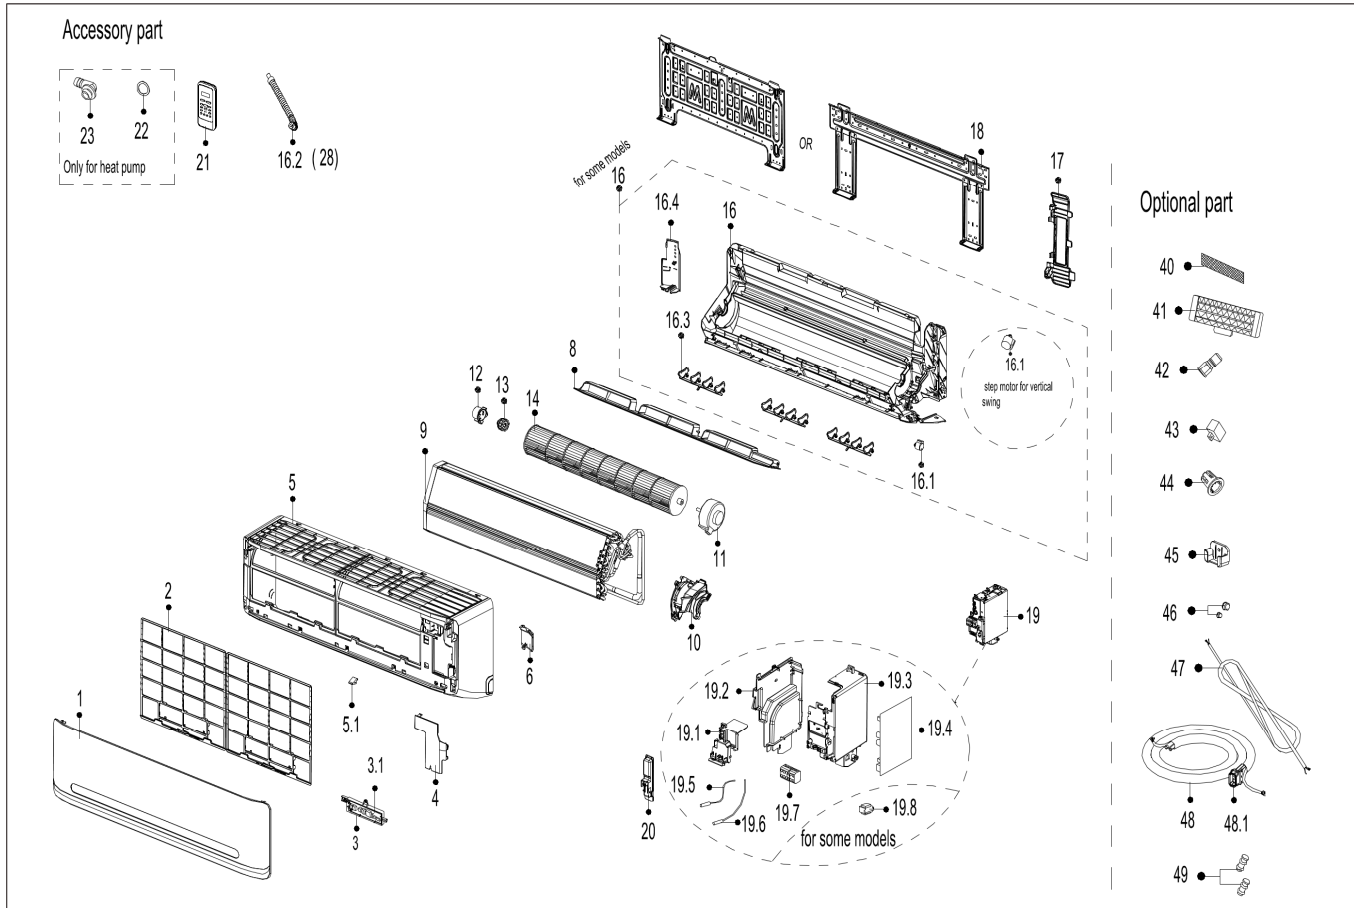

Exploded View

Model

CPG018CD(I)-B

ComfortStar®

EX_ID	Spare Parts Code	Part Name(EN)	Qty.	Price	Remarks	Update
1	12122000A67243	Panel assembly	1			
2	12100204000397	Air Filter	2			
3	17222000A51532	Display box subassembly	1			
3.1	17122000A09452	Display board subassembly	1		JSN after*20702xxxx	20230802
	17122000A08523				JSN after*18B19xxxx	20230802
4	12122000006755	Cover of electrical equipment	1			
5	12122000002008	Panel frame assembly	1			
5.1	121220000008242	Screw Cap	1			
6	12122000004592	Front Cover of Chassis(Right)	1			
8	12122000006359	Horizontal louver	1			
9	15822000A16983	Evaporator assembly	1			
10	12122000005538	Motor Cover	1			
11	11002015011867	Brushless DC Motor	1		JSN after*20702xxxx	20230802