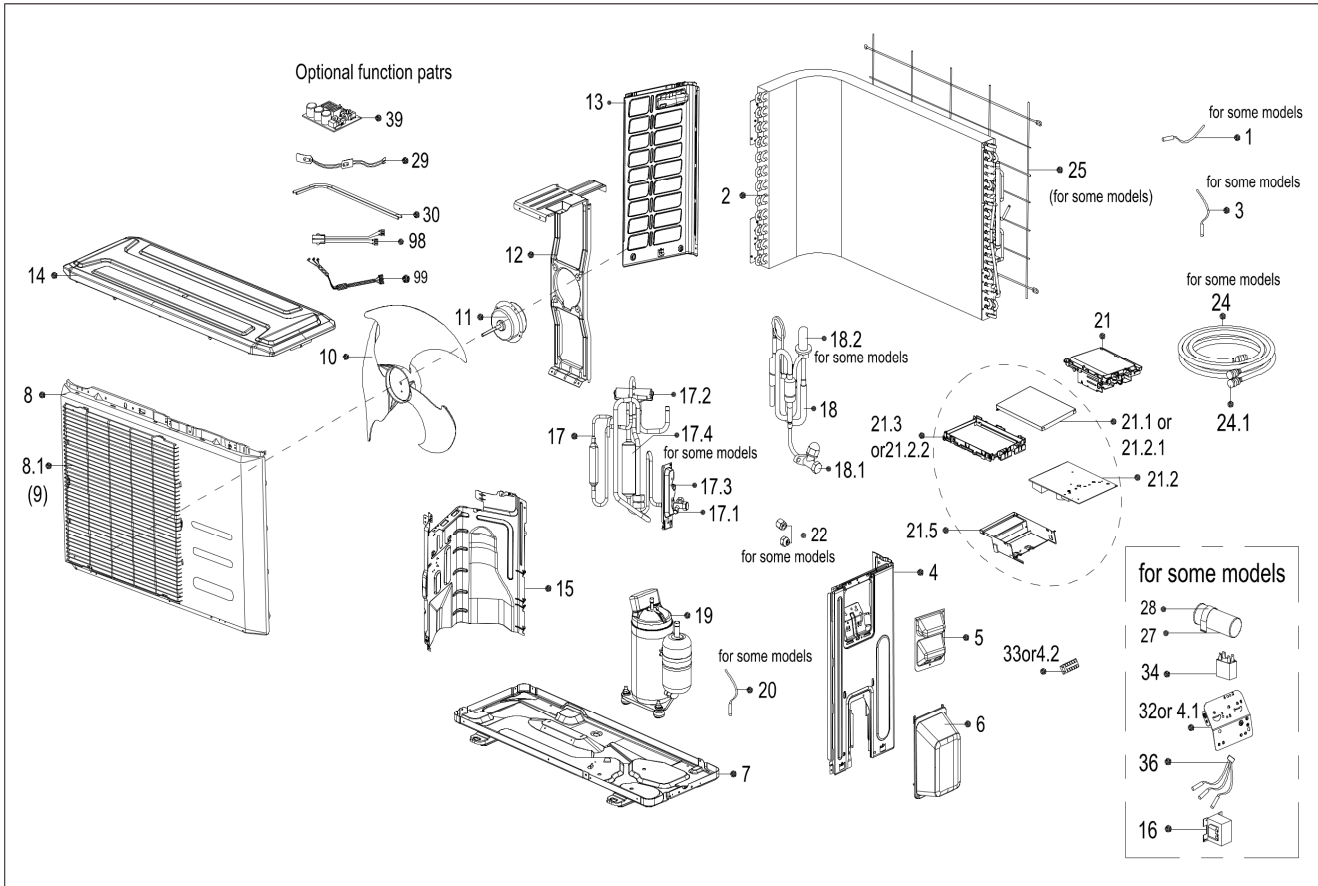

# Exploded View

Model CPG018CD(O)-B

# ComfortStar®

EX_ID	Spare Parts Code	Part Name(EN)	Qty.	Price	Remarks	Update
2	15822000008261	Condenser assembly	1			
4	12222000005745	Right clapboard assembly	1			
5	12222000010966	Big handle assembly	1			
6	12122000007150	Water Collector	1			
7	12222000004326	Chassis assembly	1			
8	12222000004463	Front panel assembly	1			
9	12222000007424	Air outlet grille	1			
10	12100105000051	Axial Flow Fan	1			
11	11002015000039	Brushless DC Motor	1			
12	12222200002154	Motor Bracket Assembly	1			
13	12222000008484	Left side plate assembly of cabinet	1			
14	12222000002451	Top Cover Assembly	1			
15	12222000003984	Partition board assembly	1			