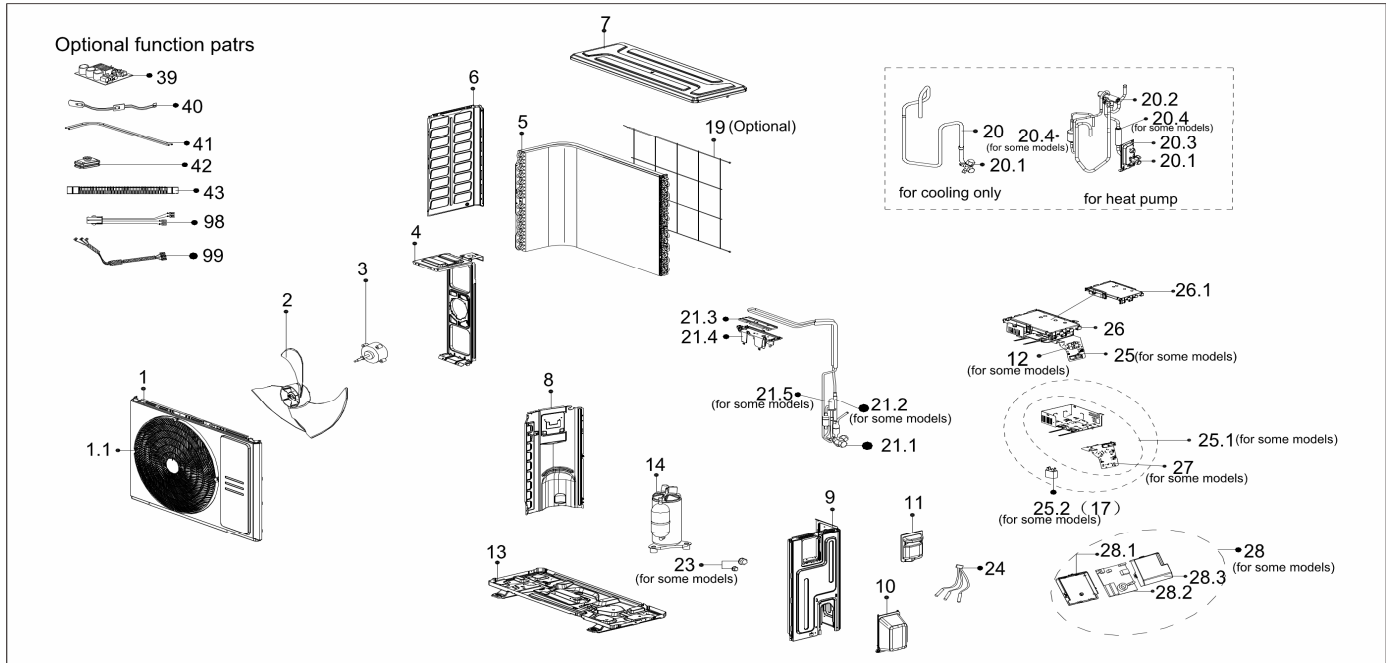

# ComfortStar®

EX_ID	Spare Parts Code	Part Name(EN)	Qty.	Price	Remarks	Update
1	12222000A06282	Front panel assembly	1			
1.1	12222000A06283	Front panel	1			
2	12100105000841	Axial flow fan	1			
3	11002015000366	Brushless DC Motor	1			
4	12222000012371	Supporter of fan motor	1			
5	15822000009796	Condenser assembly	1			
6	12222000012929	Left supporter	1			
7	12222200005737	Top cover assembly	1			
8	12222000013245	Partition board assembly	1			
9	12222000012930	Right clapboard assembly	1			
10	12122000007150	Water collector	1			
11	12222000010966	Big handle assembly	1			
12	17400401000068	Terminal	1			
13	12222000014505	Chassis assembly	1			
14	11103020006459	DC Inverter rotary compressor	1			
19	12222000013085	Rear net	1			