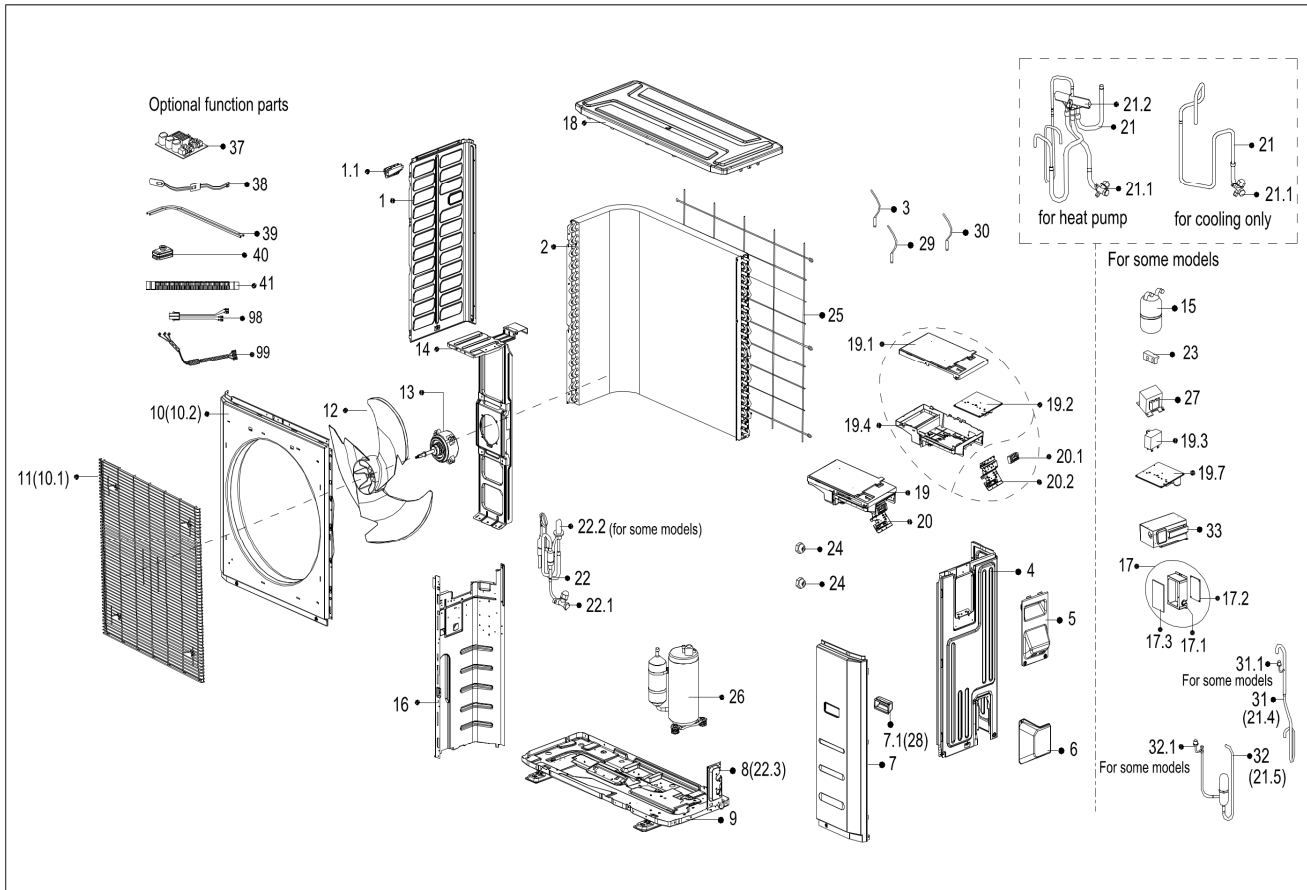

# Exploded View

Model CPP024CD(O)

# ComfortStar®

EX_ID	Spare Parts Code	Part Name(EN)	Qty.	Price	Remarks	Update
1	12222000006665	Left side plate assembly of cabinet	1			
1.1	12100701000033	Small handle	1			
2	15822000008591	Condenser Assembly	1			
3	11201007000136	Pipe Temperature Sensor	1			
4	12222000006664	Rear Right Clapboard Assembly	1			
5	12222000011086	Big Handle Assembly	1			
6	12122200002695	Water Collector	1			
7	12222500A00135	Front Right Clapboard Assembly	1			
7.1	12100702000038	handle	1			
9	12222000004018	Chassis assembly	1			
10	12222000A01431	Front panel	1			
10.2	12222000016109	Front panel	1			
11	12222000014845	Air outlet grille	1			
12	12100105000084	Axial Flow Fan	1			