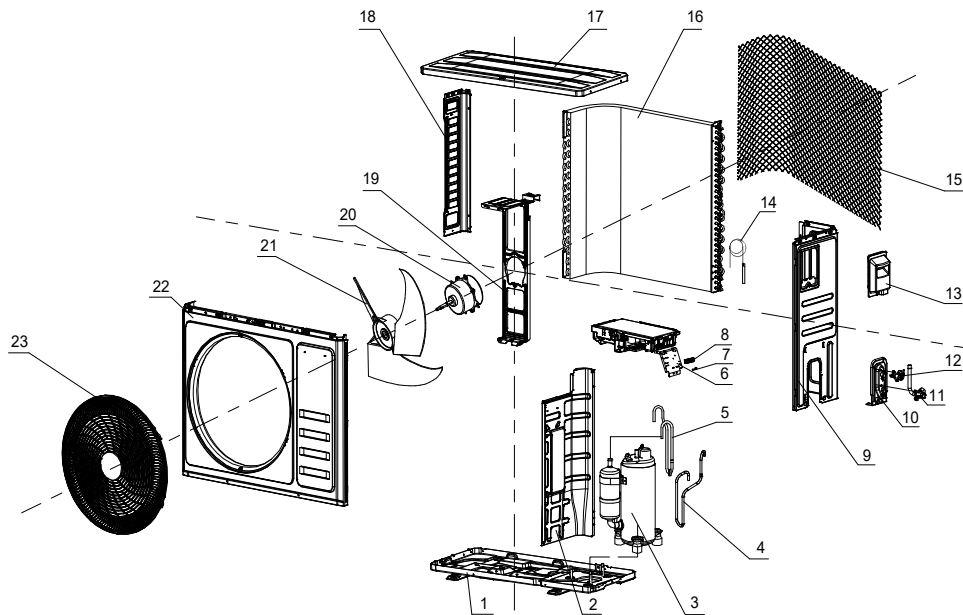

OUTDOOR UNIT-CLA12CA-L(O)

No.	Part No.	Part Name	Q'ty
1	41202-000177	Base	1
2	41208-000142	Partition plate	1
3	92014-000760	Compressor and accessories	1
4	92007-007535	Suction pipe	1
5	92006-007097	Discharge pipe	1
6	31201-002081	Outdoor PCB Assembly	1
7	42001-000038	Cable clamp	1
8	11304-100017	Terminal	1
9	41205-000641	Right plate	1
10	41204-000018	Valve supporter	1
11	92007-001041	Three-way valve	1
12	92007-007317	Two-way valve	1
13	41201-000029	Electronic Box Cover	1
14	92007-007523	Capillary assembly	1
15	42011-000127	Grille	1
16	92011-005422	Condenser	1
17	41207-000029	Top cover	1
18	41205-000133	Left plate	1
19	41203-000054	Outdoor motor supporter	1
20	22001-000493	Outdoor motor	1
21	42004-000107	Propeller fan	1
22	41206-000054	Front plate	1
23	42011-000088	Fan guard	1
24	10104-100055	Pipe Temp. sensor and outdoor Temp. sensor	1
25	A2005-000523	Base carton	1
26	/	Cabinet carton	1
27	A1202-000031	Base foaming	1
28	41213-000023	Cover foaming	1