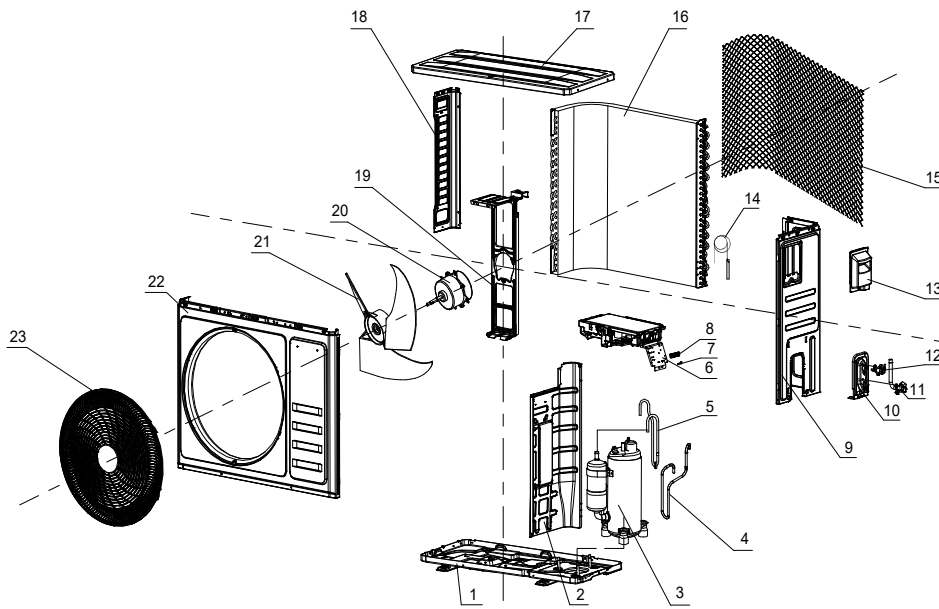

OUTDOOR UNIT-CLA12CA-L(O)

No.	Part No.	Part Name	Q'ty
1	41202-000177	Base	1
2	41208-000142	Partition plate	1
3	92014-000760	Compressor and accessories	1
4	92007-007535	Suction pipe	1
5	92006-006985	Discharge pipe	1
6	31201-002723	Outdoor PCB Assembly	1
7	42001-000036	Cable clamp	1
8	11304-100017	Terminal	1
9	41205-000640	Right plate	1
10	41204-000018	Valve supporter	1
11	92007-001041	Three-way valve	1
12	92007-007317	Two-way valve	1
13	41201-000029	Eelectronic Box Cover	1
14	92007-007523	Capillary assembly	1
15	42011-000127	Grille	1
16	92011-005422	Condenser	1
17	41207-000029	Top cover	1
18	41205-000133	Left plate	1
19	41203-000054	Outdoor motor supporter	1
20	22001-000555	Outdoor motor	1
21	42004-000107	Propeller fan	1
22	41206-000054	Front plate	1
23	42011-000088	Fan guard	1
24	10104-100055	Pipe Temp. sensor and outdoor Temp. sensor	1
25	A2005-000523	Base carton	1
26	/	Cabinet carton	1
27	A1202-000031	Base foaming	1
28	41213-000023	Cover foaming	1