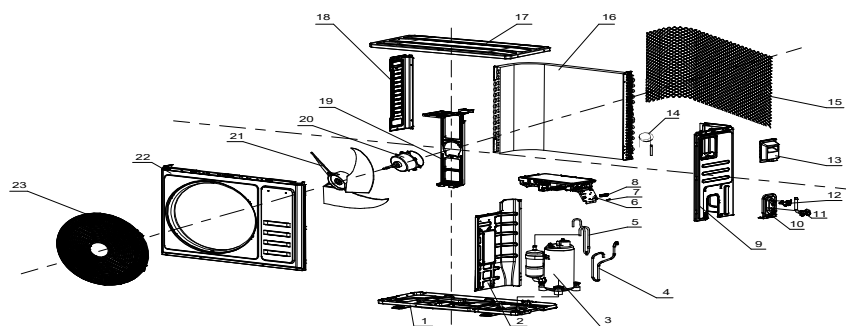

OUTDOOR UNIT

Model: CLA24CD-L(O)

No.	Part No.	Part Name	Q'ty
1	41202-000364	Base	1
2	41208-000149	Partition plate	1
3	92014-000589	Compressor and accessories	1
4	92006-001654	Suction pipe	1
5	92006-000489	Discharge pipe	1
6	31201-002164	Outdoor PCB Assembly	1
7	42001-000038	Cable clamp	1
8	11304-100004	Terminal	1
9	41205-000184	Right plate	1
10	41204-000018	Valve supporter	1
11	92008-000141	Three-way valve	1
12	92008-000051	Two-way valve	1
13	41201-000029	Eeectronic Box Cover	1
14	92007-017737	Capillary assembly	1
15	42011-000105	Grille	1
16	92011-008548	Condenser	1
17	41207-000033	Top cover	1
18	41205-000130	Left plate	1
19	41203-000052	Outdoor motor supporter	1
20	22001-000493	Outdoor motor	1
21	42004-000104	Propeller fan	1
22	41206-000055	Front plate	1
23	42011-000081	Fan guard	1
24	10104-100056	Outdoor Temp. sensor	1
25	A2005-000540	Base carton	1
26	/	Cabinet carton	1
27	A1202-000026	Base foaming	1
28	41213-000019	Cover foaming	1