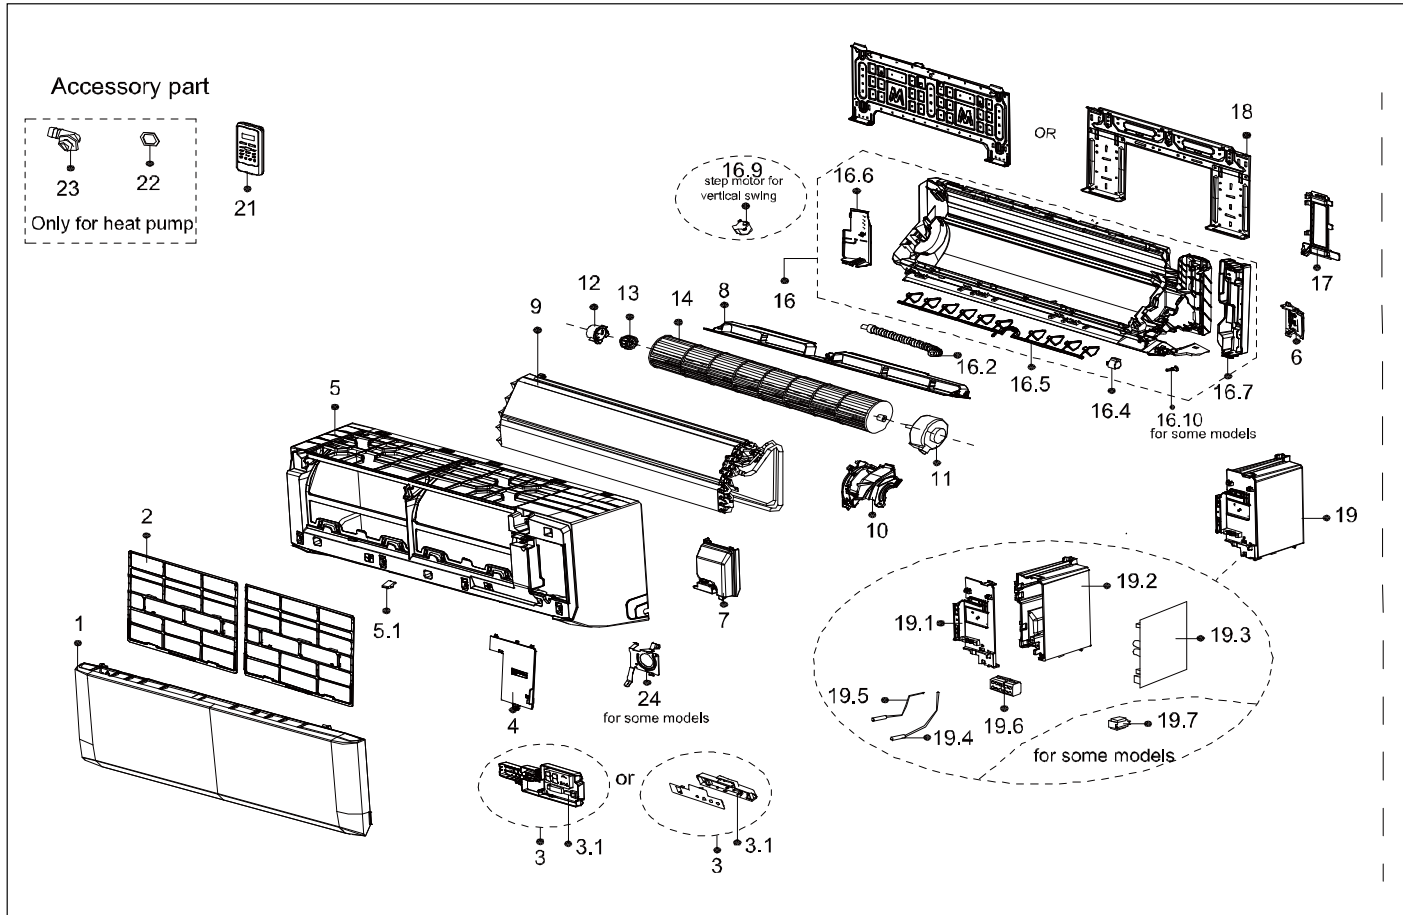

Exploded View

Model CGS09CA(I)

ComfortStar®

EX_ID	Spare Parts Code	Part Name(EN)	Qty.	Price	Remarks
1	12122000A86748	Panel assembly	1		
2	12100204000479	Air filter	2		
3	17222000A58426	Display box subassembly	1		
3.1	17122000047923	Display board subassembly	1.0		
4	12122000024739	Cover of electrical equipment	1		
5	12122000025601	Panel frame assembly	1		
5.1	12122000008242	Screw Cap	1.0		
6	12122000004587	Right Cover Plate of Chassis	1		
7	12122000025064	Cover board for wiring	1		

8	12122000025602	Horizontal louver assembly	1		
9	15822000A16941	Evaporator assembly	1		
10	12122000005540	Fan motor cover	1		
11	11002015006201	Brushless DC Motor	1		
12	12122000000350	Bearing holder	1		
13	12622000000131	Bearing components	1		
14	12100102000070	Cross flow fan	1		
16	12122000026404	Chassis assembly	1		
16.2	12100501000032	Drain hose	1.0		
16.4	11002010000143	Stepper motor	1.0		
16.5	12122000000039	Vertical vane subassembly	1.0		
16.6	12122000010098	Front cover of chassis(left)	1.0		
16.7	12122000026403	Electrical Control Box holder	1.0		
16.10	12122000000344	Insulated axis	1.0		
16.11	12622000000030	Drainage plug	1.0		
17	12122000012943	pipe clamp board	1		
18	12222000000018	Installation plate	1		
19	17222000A63710	Electronic control box subassembly (Mid-and low-end)	1		
19.1	12122000025621	Cover of electronic control box (BMC)	1.0		
19.2	12122000024733	Electronic control box	1.0		
19.3	17122000051985	Main control board subassembly	1.0		
19.4	11201007003424	Room temperature sensor	1.0		
19.5	11201007003447	Pipe Temperature Sensor	1.0		
19.6	17400401000576	Wire joint	1.0		
21	17317000A63487	Remote controller	1		
22	12600701000039	seal ring	1		
23	12100509000061	Drain hose	1		
24	12222000004702	pipe connect board	1		
40	12100204000685	Air freshening filter	1		
45	12122000029201	Bracket of remote Controller	1		
47	17401203026700	Indoor and Outdoor Junction Cable	1		CSN after *23326xxxx
	17401203A01550				JSN after *21A16xxxx