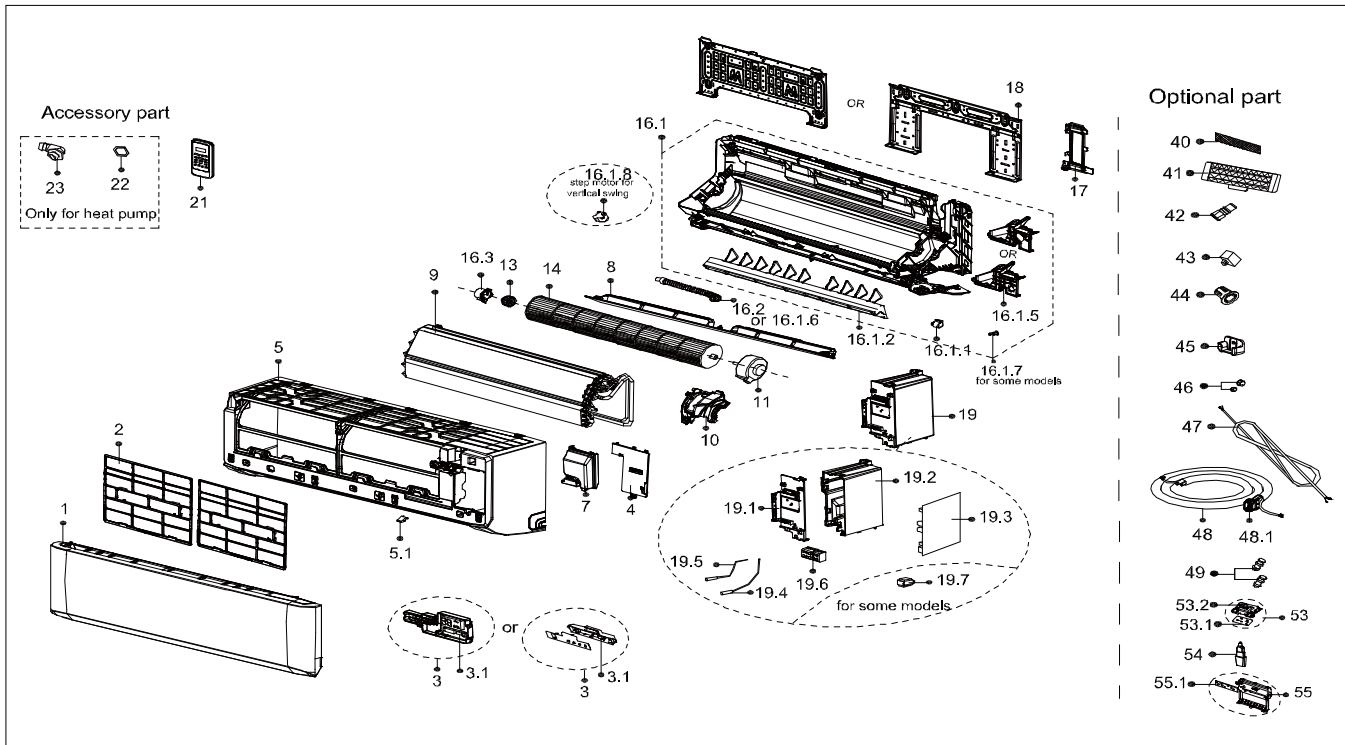

Exploded View

Model CGS12CA(I)

ComfortStar®

EX_ID	Spare Parts Code	Part Name(EN)	Qty.	Price	Remarks	Update
1	12122000A86741	Panel assembly	1			
2	12100204000522	Filter filter subassembly	2			
3	17222000A58426	Display box subassembly	1			
3.1	17122000047923	Display board subassembly	1.0			
4	12122000024739	Cover of electrical equipment	1			
5	12122000025543	Panel frame assembly	1			
5.1	12122000013139	Screw Cap	1.0			
7	12122000025064	Cover board for wiring	1			
8	12122000025544	Horizontal louver assembly	1			
9	15822000A19263	Evaporator assembly	1			
10	12122000029503	Fan motor cover	1			
11	11002015006201	Brushless DC Motor	1			
13	12622000000131	Bearing components	1			
14	12100102000576	Cross flow fan	1			
16	12122000027924	Chassis assembly	1			
16.1	12122000027923	Chassis assembly	1.0			
16.1.1	11002010000143	Stepper motor	1.0			

16.1.2	12122000024736	vortex tongue bar	1.0			
16.1.5	12122000024735	Anti mouse baffle	1.0			
16.1.6	12100501000032	Drain hose	1.0			
16.1.7	12122000000344	Insulated axis	1.0			
16.3	12122000000350	Bearing holder	1.0			
17	12122000012943	pipe clamp board	1			
18	12222000000018	Installation plate	1			
19	17222000A63709	Electronic control box subassembly (Mid-anc low-end)	1			
19.1	12122000025621	Cover of electronic control box (BMC)	1.0			
19.2	/	Electronic control box	1.0		JSN after *23124xxx	20230608
	12122000024733	Electronic control box			JSN after *21A17xxx	
19.3	17122000052202	Main control board subassembly	1.0			
19.4	11201007003424	Room temperature sensor	1.0			
19.5	11201007003447	Pipe Temperature Sensor	1.0			
19.6	17400401000576	Wire joint	1.0			
21	17317000A63487	Remote controller	1			
22	12600701000039	seal ring	1			
23	12100509000061	Drain hose	1			
40	12100204000685	Air freshening filter	1			
45	12122000029201	Bracket of remote Controller	1			
47	17401203026700	Indoor and Outdoor Junction Cable	1		JSN after *23124xxx	20230608
	17401203A01550				JSN after *21A17xxx	