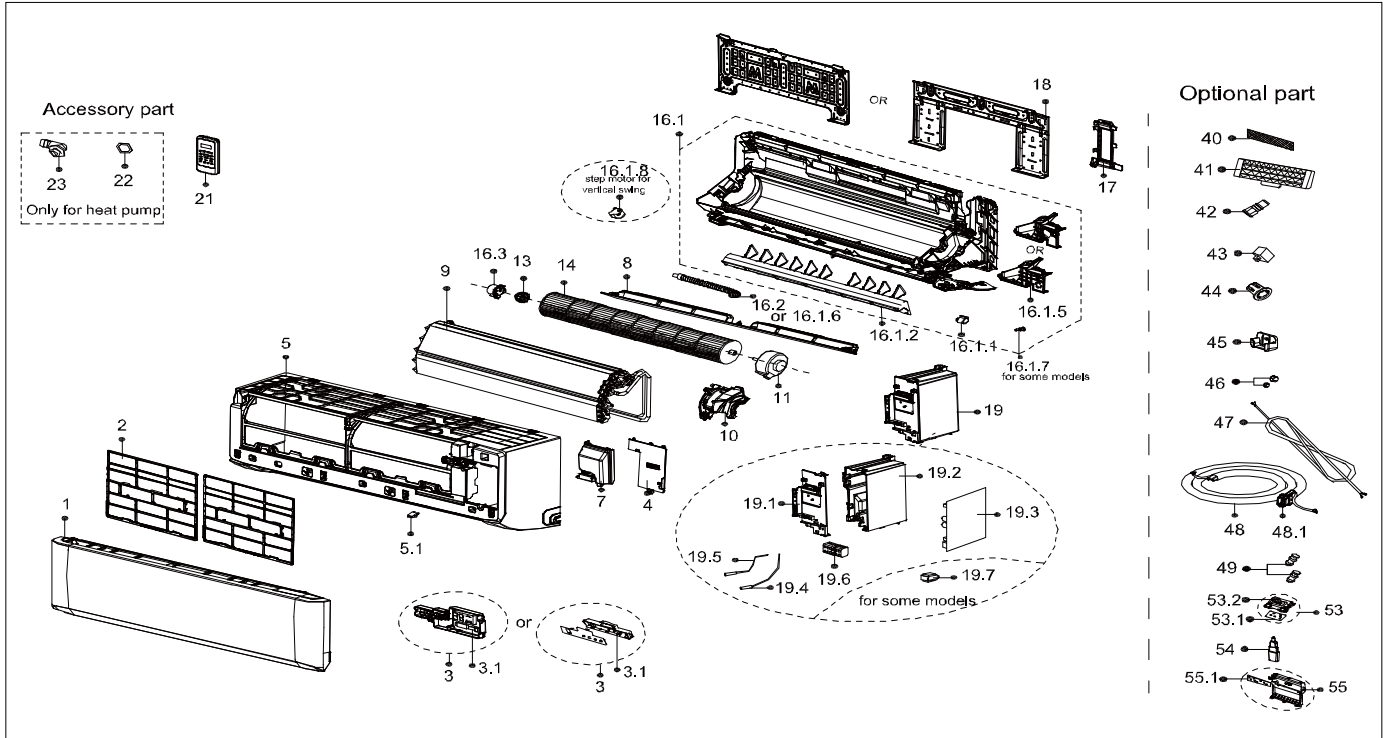

Exploded View

Model CGS12CD(I)

ComfortStar®

EX_ID	Spare Parts Code	Part Name(EN)	Qty.	Price	Remarks	Update
1	12122000A86741	Panel assembly	1			
2	12100204000522	Filter filter subassembly	2			
3	17222000A58426	Display box subassembly	1			
3.1	17122000047923	Display board subassembly	1.0			
4	12122000024739	Cover of electrical equipment	1			
5	12122000025543	Panel frame assembly	1			
5.1	12122000013139	Screw Cap	1.0			
7	12122000025064	Cover board for wiring	1			
8	12122000025544	Horizontal louver assembly	1			
9	15822000A19263	Evaporator assembly	1			
10	12122000029503	Fan motor cover	1			
11	11002015000150	Brushless DC Motor	1			
13	12622000000131	Bearing components	1			
14	12100102000576	Cross flow fan	1			
16	12122000027924	Chassis assembly	1			
16.1	12122000027923	Chassis assembly	1.0			

16.1.1	11002010000143	Stepper motor	1.0			
16.1.2	12122000024736	vortex tongue bar	1.0			
16.1.5	12122000024735	Anti mouse baffle	1.0			
16.1.6	12100501000032	Drain hose	1.0			
16.1.7	12122000000344	Insulated axis	1.0			
16.1.9	12622000000030	Drainage plug	1.0			
16.3	12122000000350	Bearing holder	1.0			
17	12122000012943	pipe clamp board	1			
18	12222000000018	Installation plate	1			
19	17222000A63696	Electronic control box subassembly (Mid-and low-end)	1			
19.1	12122000025621	Cover of electronic control box (BMC)	1.0			
19.2	/	Electronic control box	1.0		delete, CSN after *23124xxxx	
	12122000024733	Electronic control box			CSN after *21A17xxxx	20230608
19.3	17122000051854	Main control board subassembly	1.0			
19.4	11201007003424	Room temperature sensor	1.0			
19.5	11201007003447	Pipe Temperature Sensor	1.0			
19.6	17400401000576	Wire joint	1.0			
21	17317000A63487	Remote controller	1			
22	12600701000039	seal ring	1			
23	12100509000061	Drain hose	1			
40	12100204000685	Air freshening filter	1			
45	12122000029201	Bracket of remote Controller	1			
47	17401203026700	Indoor and Outdoor Junction Cable	1		CSN after *23326xxxx	
	17401203A01550				CSN after *21A17xxxx	20230608