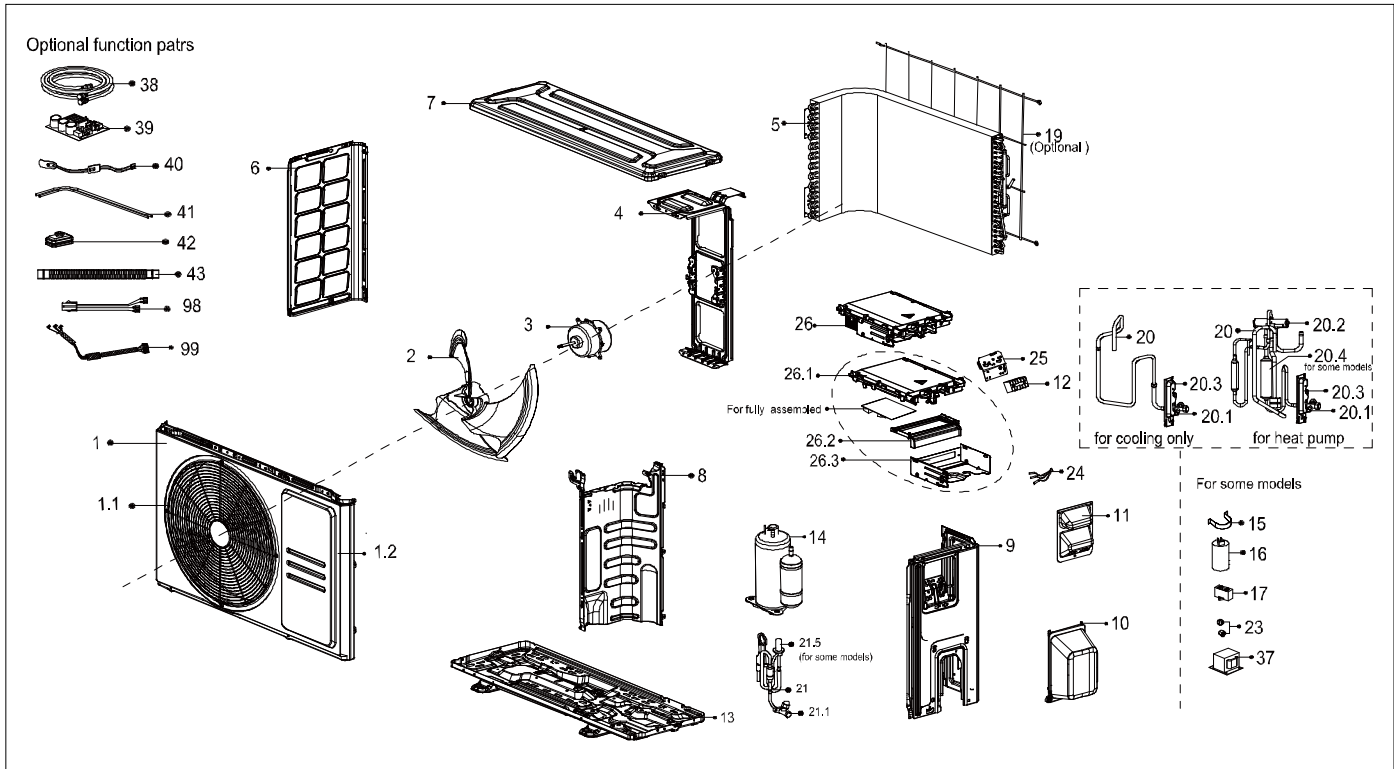

Exploded View

Model CGS12CD(O)

ComfortStar®

EX_ID	Spare Parts Code	Part Name(EN)	Qty.	Price	Remarks
1	12222000A06317	Front panel assembly	1		
1.1	12222000A06091	Air outlet grille	1.0		
1.2	12222000A06318	Front panel	1.0		
2	12100105000961	Axial flow fan	1		
3	11002015012128	Brushless DC Motor	1		
4	12222000013233	Supporter of fan motor	1		
5	15822000010456	Condenser assembly	1		
6	12222000013238	Left supporter	1		
7	12222000013240	Top cover assembly	1		

8	12222000013665	Partition board assembly	1		
9	12222000013225	Right clapboard assembly	1		
10	12122000007150	Water collector	1		
11	12222000010966	Big handle assembly	1		
12	17400401000068	Terminal	1		
13	12222000013431	Chassis assembly	1		
14	11103020006759	DC Inverter rotary compressor	1		
19	12222000015606	Rear net	1		
20	15422000019352	4-way Valve Assembly	1		
20.1	15500204000058	Gas valve	1.0		
20.2	15500216001903	4-way valve	1.0		
20.3	12222200005738	Valve plate	1.0		
20.4	15122000026590	Muffler subassembly	1.0		
21	15422000017980	Liquid valve assembly	1		
21.1	15500208000046	Liquid valve	1.0		
24	11201011000067	Combination sensor	1		
25	12222000002259	Terminal board	1		
26	17222000037715	Electronic control box subassembly	1		
26.1	12122000024223	Support of electronic control box	1.0		
26.2	12122000024222	Fixing board	1.0		
26.3	12222000012106	Electronic installing box subassembly	1.0		
38	15111600A00020	Connecting pipe assembly	1		
40	17402001000603	Crankcase electric heater	1		
41	17402002000464	Electric heating tube	1		
99	17401203012697	Compressor wire subassembly	1		