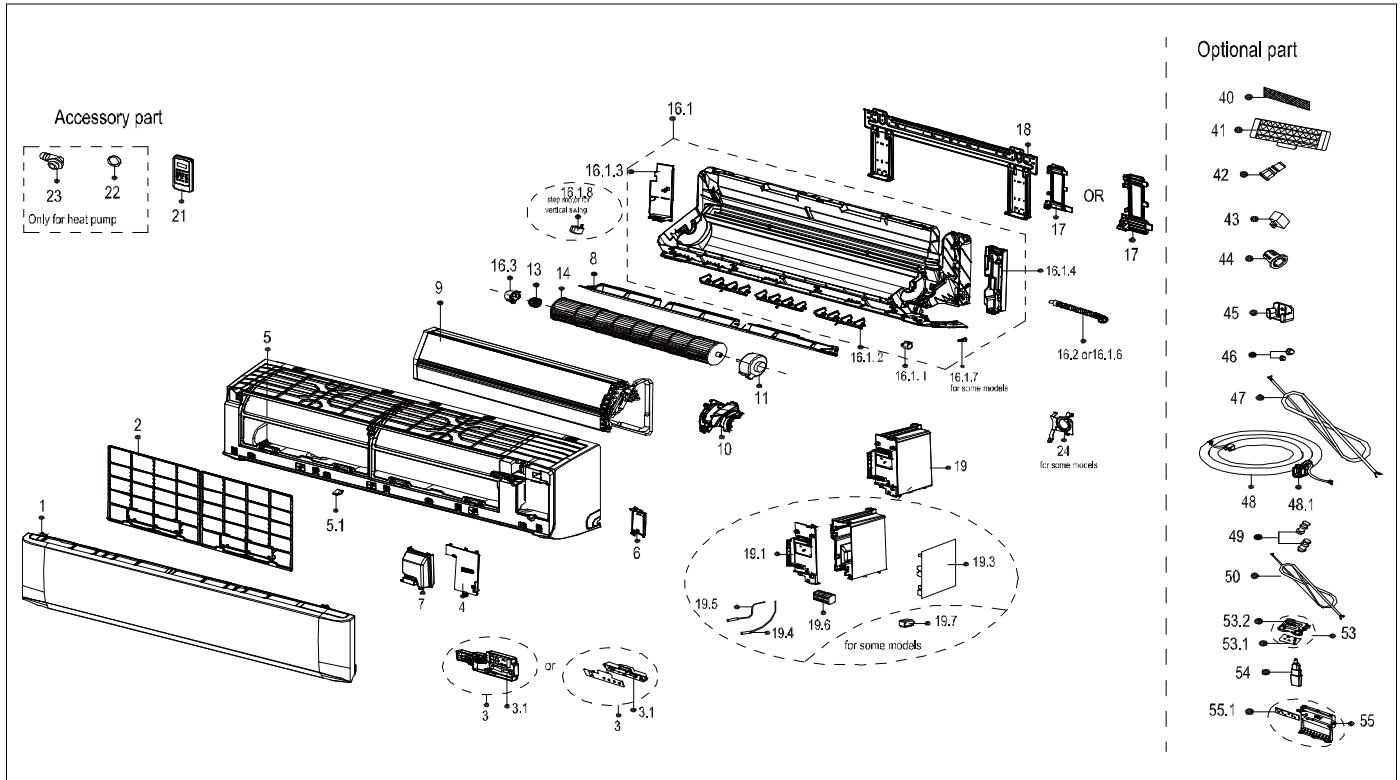

Exploded View

Model CGS18CD(I)

ComfortStar®

EX_ID	Spare Parts Code	Part Name(EN)	Qty.	Price	Remarks
1	12122000A86739	Panel assembly	1		
2	12100204000397	Air filter	2		
3	17222000A58426	Display box subassembly	1		
3.1	17122000047923	Display board subassembly	1.0		
4	12122000024739	Cover of electrical equipment	1		
5	12122000025561	Panel frame assembly	1		
5.1	12122000013139	Screw Cap	1.0		
6	12122000004592	Front cover of chassis(right)	1		
7	12122000025064	Cover board for wiring	1		

8	12122000025565	Horizontal louver	1		
9	15822000A16983	Evaporator assembly	1		
10	12122000005538	Fan motor cover	1		
11	11002015011867	Brushless DC Motor	1		
13	12622000000131	Bearing components	1		
14	12100102000131	Cross flow fan	1		
16	12122000028301	Chassis assembly	1		
16.1	12122000028302	Chassis assembly	1.0		
16.1.1	11002010000077	Stepper Motor	1.0		
16.1.2	12122000008961	Horizontal louver	3.0		
16.1.3	12122000004612	Front cover of chassis(left)	1.0		
16.1.4	12122000026403	Electrical Control Box holder	1.0		
16.1.6	12100501000032	Drain hose	1.0		
16.1.7	12122000000344	Insulated axis	1.0		
16.3	12122000000350	Bearing holder	1.0		
17	12122000012941	pipe clamp board	1		
18	12222000000026	Installation plate	1		
19	17222000A63693	Electronic control box subassembly (Mid-and low-end)	1		
19.1	12122000025621	Cover of electronic control box (BMC)	1.0		
19.2	12122000024733	Electronic control box	1.0		
19.3	17122000052062	Main control board subassembly	1.0		
19.4	11201007003424	Room temperature sensor	1.0		
19.5	11201007003447	Pipe Temperature Sensor	1.0		
19.6	17400401000576	Wire joint	1.0		
21	17317000A63487	Remote controller	1		
22	12600701000039	seal ring	1		
23	12100509000061	Drain hose	1		
24	12222000004704	pipe connect board	1		
40	12100204000685	Air freshening filter	1		
42	15500209000001	Check valve	1		
45	12122000029201	Bracket of remote Controller	1		
47	17401203A01550	Indoor and Outdoor Junction Cable	1		