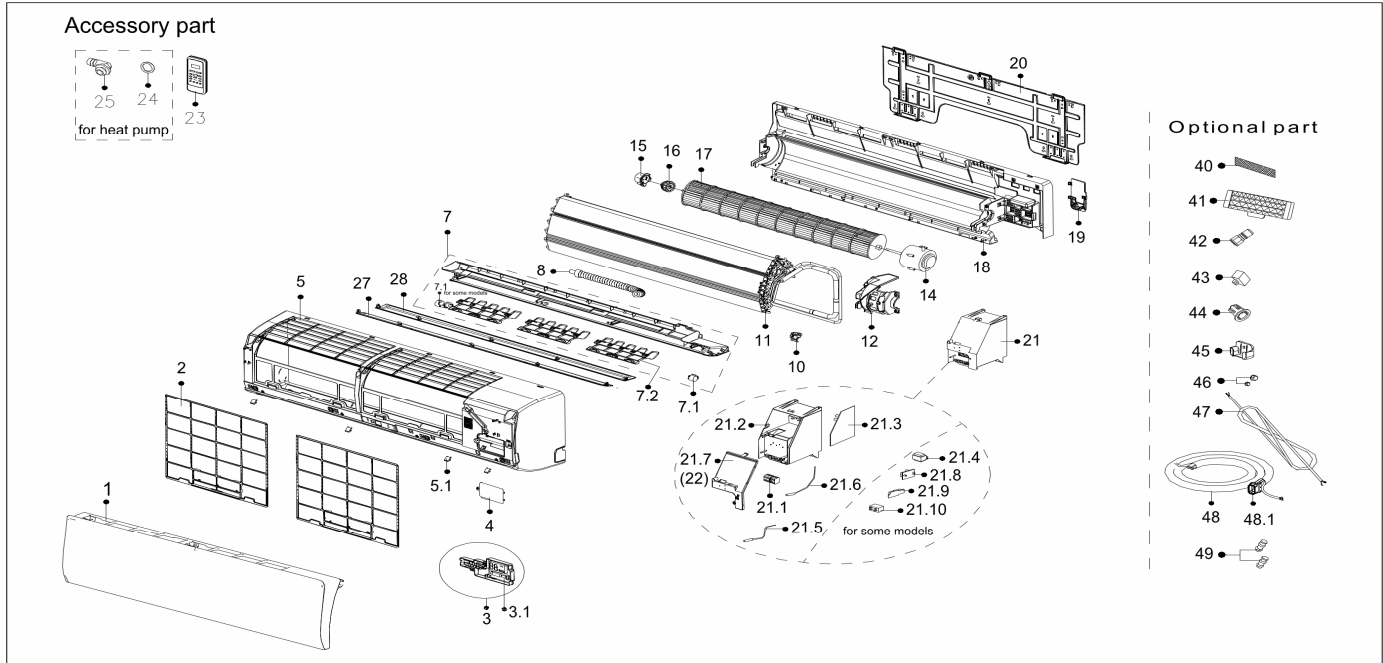

Exploded View

Model CGS30CD(I)

ComfortStar®

EX_ID	Spare Parts Code	Part Name(EN)	Qty.	Price	Remarks	Update
1	12122000A86742	Panel assembly	1			
2	12122000025962	Air filter	2			
3	17222000A58427	Display box subassembly	1			
3.1	17122000047923	Display board subassembly	1			
4	12122000006694	Cover of electrical equipment	1			
5	12122000001931	Panel frame assembly	1			
5.1	12122000006272	Screw Cap	4			
7	12122000028165	Air outlet assembly	1			
7.1	11002010001666	Stepper motor	1			
7.2	12122000000148	Horizontal louver	3			
8	12100501000021	Drain hose	1			
10	12122000024323	Fixed clamp of temperature sensor	1			
11	15822000A19284	Evaporator assembly	1			
12	12122000005475	Fan motor cover	1			
14	11002015008646	Brushless DC Motor	1			
15	12122000000350	Bearing holder	1			

16	12622000000131	Bearing components	1			
17	12100102000084	Cross flow fan	1			
18	12122000003909	Chassis assembly	1			
19	12122000000460	pipe clamp board	1			
20	12222000000029	Installation plate	1			
21	17222000036499	Electronic control box subassembly (Mid-and low-end)	1			
21.1	17400401000576	Wire joint	1			
21.2	12122000004617	Electronic control box	1			
21.3	17122000054265	Main control board subassembly	1			
21.5	11201007003424	Room Temperature Sensor	1			
21.6	11201007003447	Pipe Temperature Sensor	1			
21.7	12122000005040	Cover of electronic control box	1			
23	17317000A63487	Remote controller	1			
24	12600701000039	seal ring	1			
25	12100509000061	Drain hose	1			
27	12122000006106	Horizontal louver	1			
28	12122000008092	Horizontal louver	1			
40	12100204000685	Air freshening filter	1			
42	15500209000002	Detection valve	1		JSN after *22331xxxx	20230630
	/				JSN after *22319xxxx	
	15500209000002				JSN after *22217xxxx	
45	12122000029201	Bracket of remote Controller	1			
47	17401203A01550	Indoor and Outdoor Junction Cable	1			