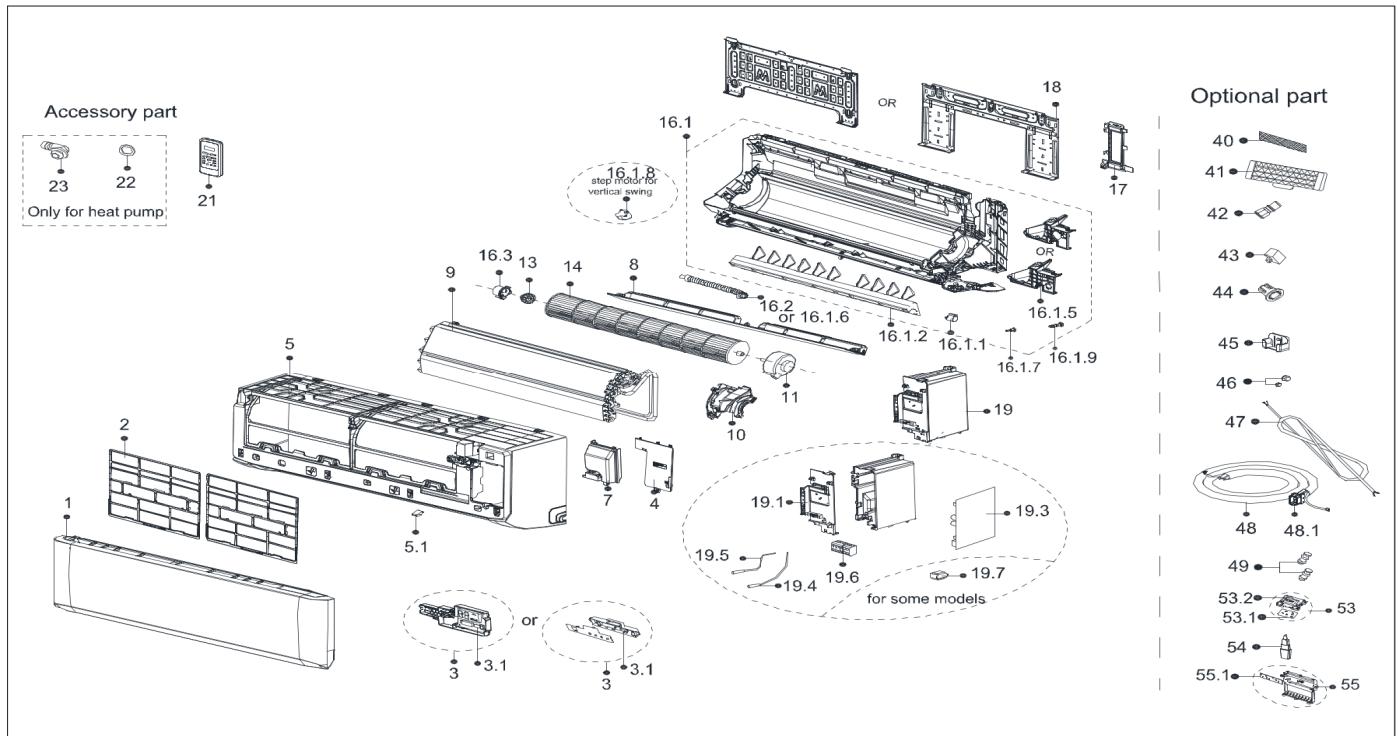

Exploded View

Model

CIP12CA(I)-L

ComfortStar®

EX_ID	Spare Parts Code	Part Name(EN)	Qty.	Price	Remarks
1	12122000A92205	Panel assembly	1		
2	12100204000522	Filter Assembly	2		
3	17222000A58269	Display Box Subassembly	1		
3.1	17122000047923	Display Board Subassembly	1		
4	12122000024739	Cover Plate	1		
5	12122000025543	Panel Frame Assembly	1		
5.1	12122000013139	Screw Cap	1		
7	12122000025064	Cover Board For Wiring	1		
8	12122000025544	Louver Subassembly	1		
9	15822000010424	Evaporator Assembly	1		

10	12122000029503	Motor Cover	1		
11	11002015006201	Brushless DC Motor	1		
13	12622000000131	Bearing components	1		
14	12100102000576	Cross Flow Fan	1		
16	12122000027924	Chassis assembly	1		
16.1	12122000027923	Chassis assembly	1		
16.1.1	11002010000143	Stepper Motor	1		
16.1.2	12122000024736	vortex tongue bar	1		
16.1.5	12122000024735	Anti mouse baffle	1		
16.1.6	12100501000032	Drain Hose	1		
16.1.7	12122000000344	Insulated Axis	1		
16.1.9	12622000000030	Drainage plug	1		
16.3	12122000000350	Bearing Holder	1		
17	12122000012943	pipe clamp board	1		
18	12222000000018	Installation Plate	1		
19	17222000034015	Electronic control box subassembly (Mid-and low-end)	1		
19.1	12122000025621	Cover of Electronic Control Box(BMC)	1		
19.3	17122000051724	Main Control Board Subassembly	1		
19.4	11201007003424	Room Temperature Sensor	1		
19.5	11201007003447	Pipe Temperature Sensor	1		
19.6	17400401000576	Wire Joint	1		
21	17317000A66256	Remote controller	1		
40	12100204000685	Air Freshening Filter	1		