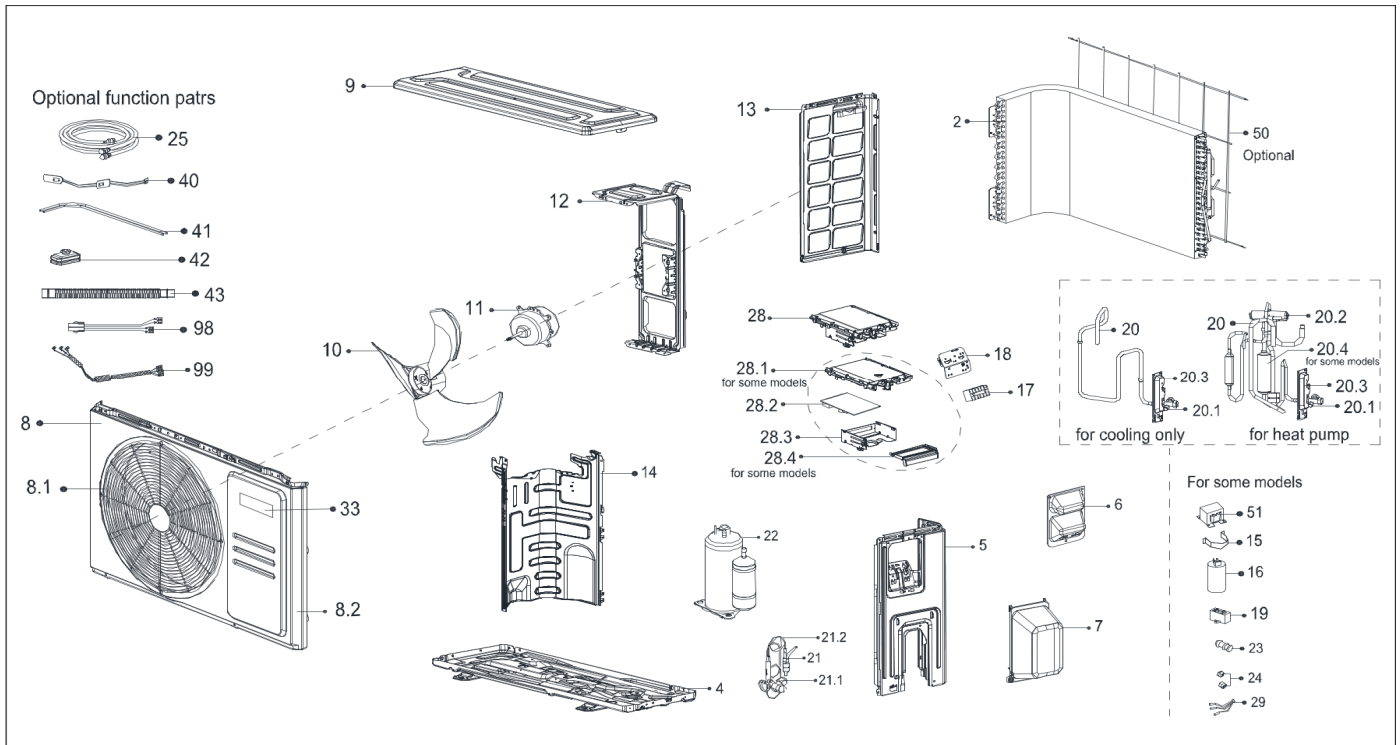

Exploded View

Model

CIP12CA(O)-L

ComfortStar®

EX_ID	Spare Parts Code	Part Name(EN)	Qty.	Price	Remarks
2	15822000A17009	Condenser assembly	1		
4	12222000012131	Chassis Assembly	1		
5	12222000012141	Right Clapboard Assembly	1		
6	12222000010966	Big handle assembly	1		
7	12122000007150	Water Collector	1		
8	12222000013185	Front panel assembly	1		
8.1	12222000013187	Air outlet grille	1		
8.2	12222000013186	Front panel	1		
9	12222000014305	Top Cover Assembly	1		
10	12100105000821	Axial Flow Fan	1		

11	11002015000039	Brushless DC Motor	1		
12	12222000012390	Motor Bracket	1		
13	12222000012135	Left Side Panel	1		
14	12222000013428	Partition Board Assembly	1		
17	17400401000068	Terminal	1		
18	12222000002259	Terminal Board	1		
20	15422000021557	Gas valve assembly	1		
20.1	15500204000058	Gas Valve	1		
20.3	12222000002571	Valve Plate	1		
21	15422000024079	Liquid valve Assembly	1		
21.1	15500208000046	Liquid Valve	1		
21.2	15122000024863	Capillary	1		
22	11103020005082	DC Inverter Rotary Compressor	1		
25	15111600A00020	Connecting Pipe Assembly	1		
28	17222000034016	Electronic Control Box Subassembly	1		
28.2	17122000061179	Outdoor main control board subassembly	1		
28.3	12222000012106	Electronic Installing Box Subassembly	1		
28.4	12122000024222	Fixing board	1		
29	11201011000067	Combination Sensor	1		
33	16022000C95520	Trademark	1		
50	12222000012385	Rear net	1		
99	17401203012697	Compressor Wires Subassembly	1		