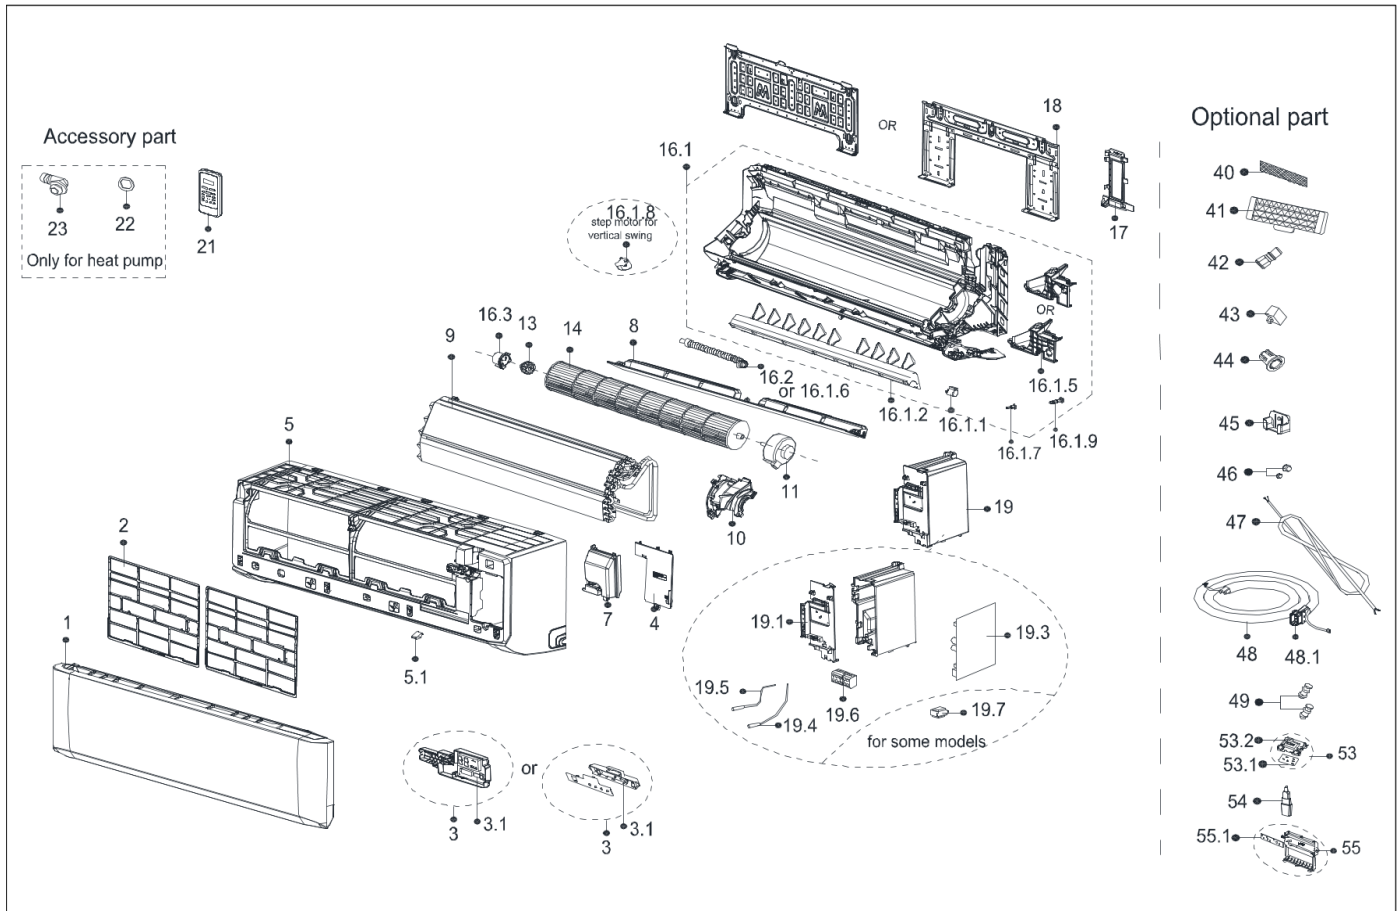

# Exploded View

Model CIP12CD(I)-L

ComfortStar®

EX_ID	Spare Parts Code	Part Name(EN)	Qty.	Price	Remarks
1	12122000A92205	Panel assembly	1		
2	12100204000522	Filter Assembly	2		
3	17222000A61779	Display Box Subassembly	1		
3.1	17122000052326	Display Board Subassembly	1		
4	12122000024739	Cover Plate	1		

5	12122000025543	Panel Frame Assembly	1		
5.1	12122000013139	Screw Cap	1		
7	12122000025064	Cover Board For Wiring	1		
8	12122000025544	Louver Subassembly	1		
9	15822000012906	Evaporator assembly	1		
10	12122000029503	Motor Cover	1		
11	11002015012989	Brushless DC Motor	1		
13	12622000000131	Bearing Block Assembly	1		
14	12100102000576	Cross Flow Fan	1		
16	12122000027924	Chassis assembly	1		
16.1	12122000027923	Chassis assembly	1		
16.1.1	11002010000143	Stepper Motor	1		
16.1.2	12122000024736	Vortex Tongue Bar	1		
16.1.5	12122000024735	Anti mouse baffle	1		
16.1.6	12100501000032	Drain Hose	1		
16.1.7	12122000000344	Insulated Axis	1		
16.1.9	12622000000030	Drainage plug	1		
16.3	12122000000350	Bearing Holder	1		
17	12122000012943	pipe clamp board	1		
18	12222000000018	Installation Plate	1		
19	17222000039548	Electronic control box subassembly (Mid-and low-end)	1		
19.1	12122000025621	Cover of Electronic Control Box(BMC)	1		
19.3	17122000057819	Main control board subassembly	1		
19.4	11201007003424	Room Temperature Sensor	1		
19.5	11201007003447	Pipe Temperature Sensor	1		
19.6	17400401000576	Wire Joint	1		
21	17317000A66256	Remote controller	1		
40	12100204000685	Air Freshening Filter	1		