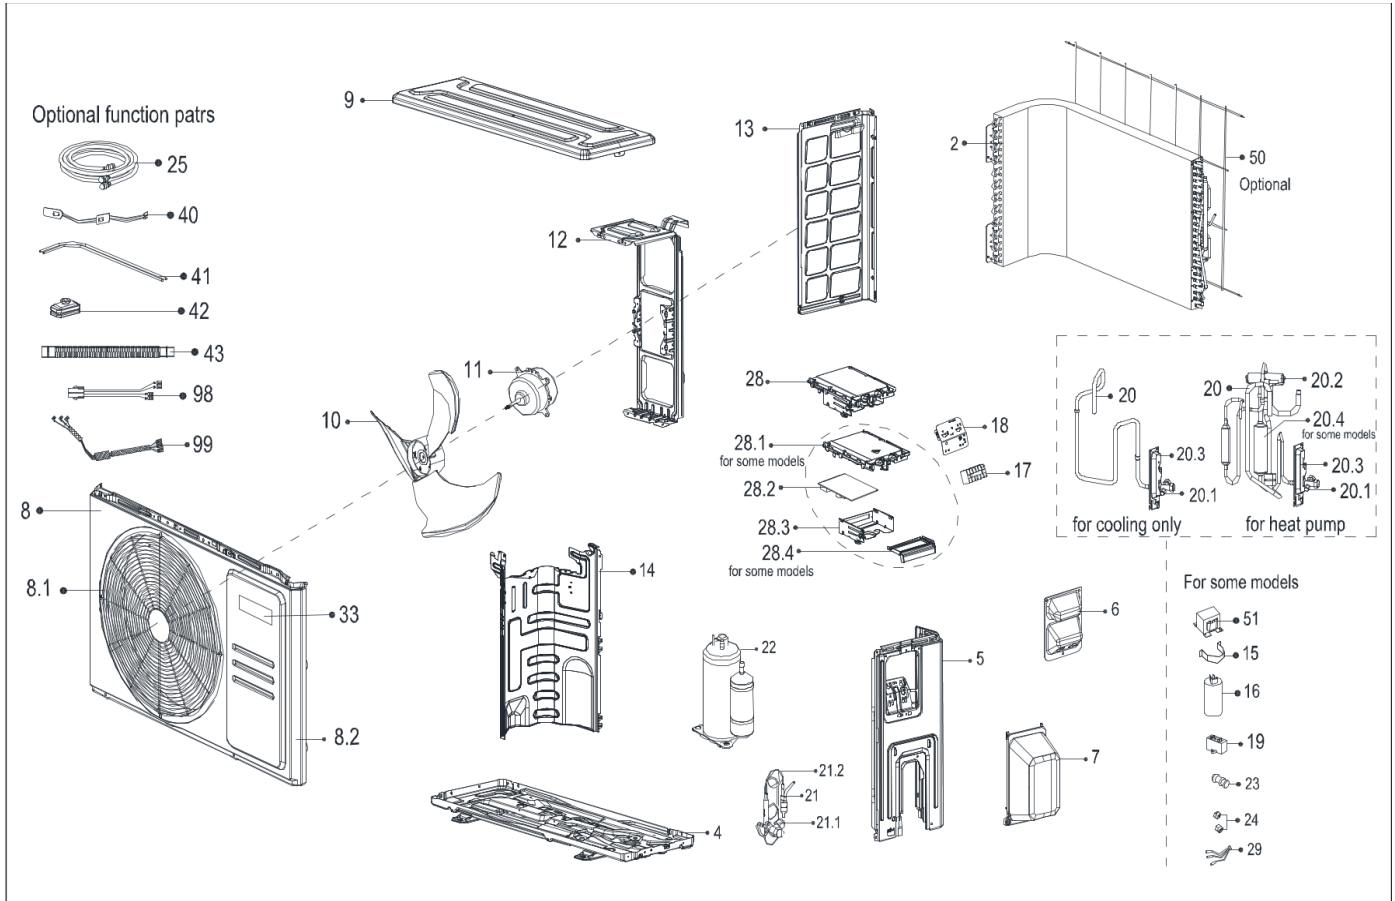

# Exploded View

**Model**

CIP12CD(O)-L

**ComfortStar®**

EX_ID	Spare Parts Code	Part Name(EN)	Qty.	Price	Remarks
2	15822000A17009	Condenser assembly	1		
4	12222000012131	Chassis Assembly	1		
5	12222000012141	Right Clapboard Assembly	1		
6	12222000010966	Big handle assembly	1		
7	12122000007150	Water Collector	1		

8	12222000013185	Front panel assembly	1		
8.1	12222000013187	Air outlet grille	1		
8.2	12222000013186	Front panel	1		
9	12222000014305	Top Cover Assembly	1		
10	12100105000821	Axial Flow Fan	1		
11	11002015016402	Brushless DC Motor	1		
12	12222000012390	Motor Bracket	1		
13	12222000012135	Left Side Panel	1		
14	12222000012266	Partition Plate	1		
17	17400401000068	Terminal	1		
18	12222000002259	Terminal Board	1		
20	15422000021557	Gas valve assembly	1		
20.1	15500204000058	Gas Valve	1		
20.3	12222000002571	Valve Plate	1		
21	15422000024090	Liquid valve assembly	1		
21.1	15500208000046	Liquid Valve	1		
21.2	15122000025834	Capillary	1		
22	11103020005082	DC Inverter Rotary Compressor	1		
25	15111600A00020	Connecting Pipe Assembly	1		
28	17222000039549	Electronic control box subassembly	1		
28.2	17122000060161	Outdoor main control board subassembly	1		
28.3	12122000030602	Electronic installing box subassembly	1		
29	11201011000688	Combination Sensor	1		
33	16022000C95520	Trademark	1		
50	12222000012385	Rear net	1		
99	17401203012697	Compressor Wires Subassembly	1		