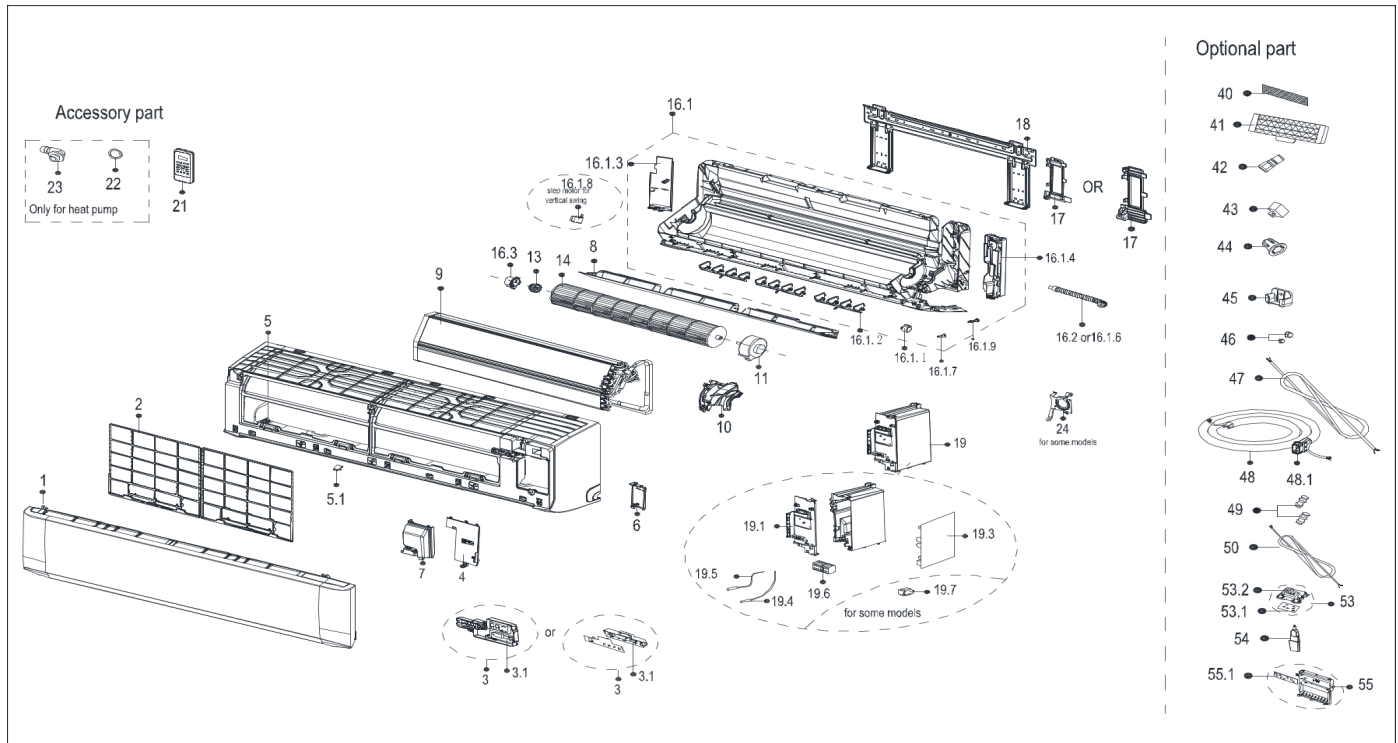

# Exploded View

Model CIP18CD(I)-L

ComfortStar®

EX_ID	Spare Parts Code	Part Name(EN)	Qty.	Price	Remarks
1	12122000A92191	Panel assembly	1		
2	12100204000397	Air Filter	2		
3	17222000A58269	Display Box Subassembly	1		
3.1	17122000047923	Display Board Subassembly	1		
4	12122000024739	Cover Plate	1		
5	12122000025561	Panel Frame Assembly	1		
5.1	12122000013139	Screw Cap	1		
6	12122000004592	Front Cover of Chassis(Right)	1		
7	12122000025064	Cover Board For Wiring	1		
8	12122000025565	Louver	1		

9	15822000008720	Evaporator assembly	1		
10	12122000005538	Motor Cover	1		
11	11002015011867	Brushless DC Motor	1		
13	12622000000131	Bearing components	1		
14	12100102000131	Cross Flow Fan	1		
16	12122000028301	Chassis assembly	1		
16.1	12122000028302	Chassis assembly	1		
16.1.1	11002010000077	Stepper Motor	1		
16.1.2	12122000008961	Horizontal Louver	3		
16.1.3	12122000004612	Front Cover of Chassis(Left )	1		
16.1.4	12122000026403	Electrical Control Box Holder	1		
16.1.6	12100501000032	Drain Hose	1		
16.1.7	12122000000344	Insulated Axis	1		
16.1.9	12622000000030	Drainage plug	1		
16.3	12122000000350	Bearing Holder	1		
17	12122000012941	pipe clamp board	1		
18	12222000000026	Installation Plate	1		
19	17222000034257	Electronic control box subassembly (Mid-and low-end)	1		
19.1	12122000025621	Cover of Electronic Control Box(BMC)	1		
19.3	17122000051947	Main Control Board Subassembly	1		
19.4	11201007003424	Room Temperature Sensor	1		
19.5	11201007003447	Pipe Temperature Sensor	1		
19.6	17400401000576	Wire Joint	1		
21	17317000A66256	Remote controller	1		
24	12222000004704	pipe connect board	1		
40	12100204000685	Air Freshening Filter	1		