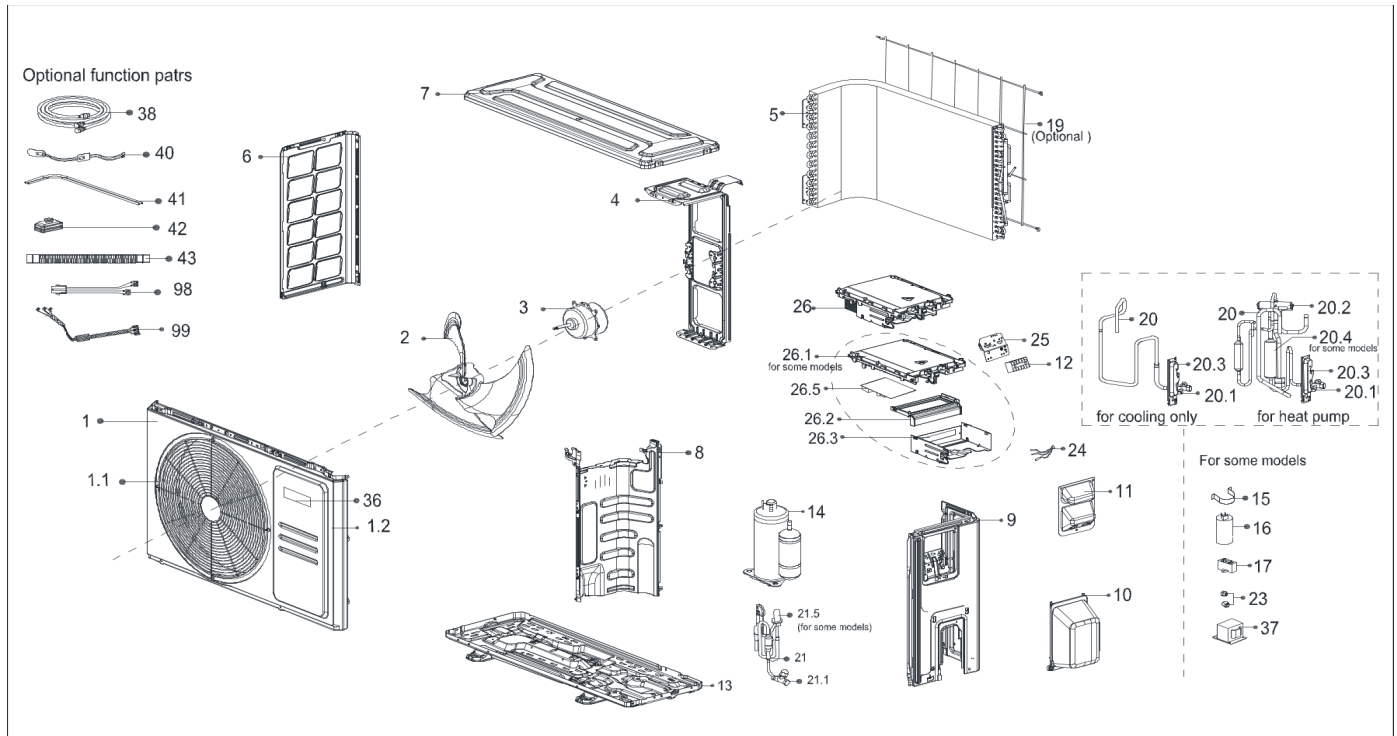

# Exploded View

Model

CIP18CD(O)-L

ComfortStar®

EX_ID	Spare Parts Code	Part Name(EN)	Qty.	Price	Remarks
1	12222000013435	Front panel assembly	1		
1.1	12222000013436	Air outlet grille	1		
1.2	12222000013745	Front panel	1		
2	12100105000961	Axial Flow Fan	1		
3	11002015012128	Brushless DC Motor	1		
4	12222000013233	Motor Bracket	1		
5	15822000A17820	Condenser assembly	1		
6	12222000013238	Left Side Panel	1		
7	12222000013240	Top Cover Assembly	1		
8	12222000013232	Partition Plate	1		

9	12222000013225	Right Clapboard Assembly	1		
10	12122000007150	Water Collector	1		
11	12222000010966	Big handle assembly	1		
12	17400401000068	Terminal	1		
13	12222000013228	Chassis Assembly	1		
14	11103020006459	DC Inverter Rotary Compressor	1		
19	12222000015606	Rear net	1		
20	15422000017915	Gas valve assembly	1		
20.1	15500204000058	Gas Valve	1		
20.3	12222200005738	Valve Plate	1		
21	15422000024096	Liquid valve Assembly	1		
21.1	15500208000028	Liquid Valve	1		
24	11201011000067	Combination Sensor	1		
25	12222000002259	Terminal Board	1		
26	17222000034258	Electronic Control Box Subassembly	1		
26.2	12122000024222	Fixing board	1		
26.3	12222000012106	Electronic Installing Box Subassembly	1		
26.5	17122000060489	Outdoor main control board subassembly	1		
36	16022000C95520	Trademark	1		
38	15111600A00020	Connecting Pipe Assembly	1		
99	17401203012697	Compressor Wires Subassembly	1		