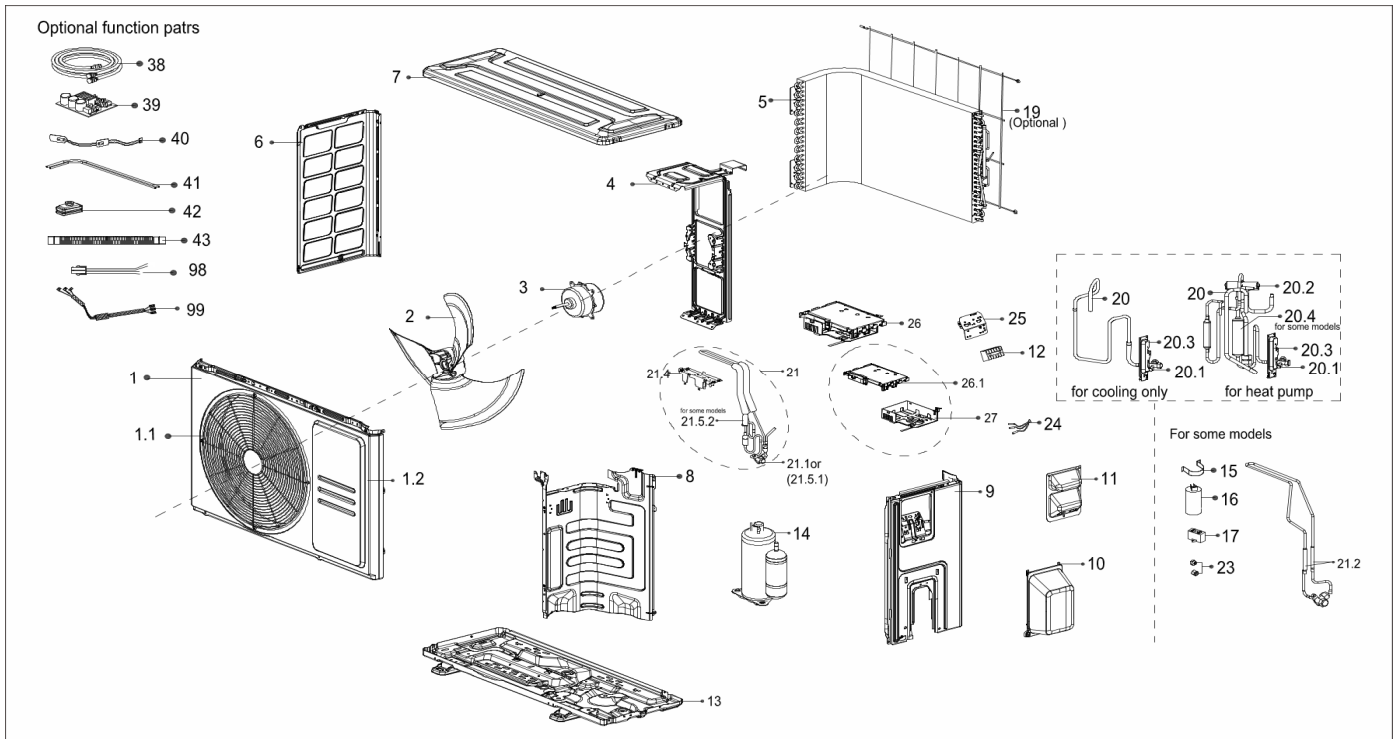

# Exploded View

Model

CIP24CD(O)-L

ComfortStar®

EX_ID	Spare Parts Code	Part Name(EN)	Qty.	Price	Remarks
1	12222000014130	Front panel assembly	1		
1.1	12222000013436	Air outlet grille	1		
1.2	12222000014131	Front panel	1		
2	12100105000881	Axial Flow Fan	1		
3	11002015012128	Brushless DC Motor	1		
4	12222000013200	Motor Bracket	1		
5	15822000014030	Condenser assembly	1		
6	12222000013197	Left Side Panel	1		
7	12222000013193	Top Cover Assembly	1		
8	12222000013208	Partition Plate	1		

9	12222000013190	Right Clapboard Assembly	1		
10	12122000007150	Water Collector	1		
11	12222000010966	Big handle assembly	1		
12	17400401000068	Terminal	1		
13	12222000013204	Chassis Assembly	1		
14	11103020006459	DC Inverter Rotary Compressor	1		
19	12222000013667	Rear net	1		
20	15422000018053	Gas valve assembly	1		
20.1	15500204000502	Gas Valve	1		
20.3	12222200005738	Valve Plate	1		
21	15422000018994	Liquid valve assembly	1		
21.1	15500208000286	Liquid Valve	1		
21.4	12122000008879	U-Typed Support with Copper Pipe	1		
24	11201011000187	Combination Sensor	1		
25	12222000002259	Terminal Board	1		
26	17222000034282	Electronic Control Box Subassembly	1		
26.5	17122000061290	Outdoor main control board subassembly	1		
27	12222000003559	Electronic Installing Box	1		
36	16022000C34257	Trademark	1		
38	15111600A00018	Connecting Pipe Assembly	1		
99	17401203012697	Compressor Wires Subassembly	1		