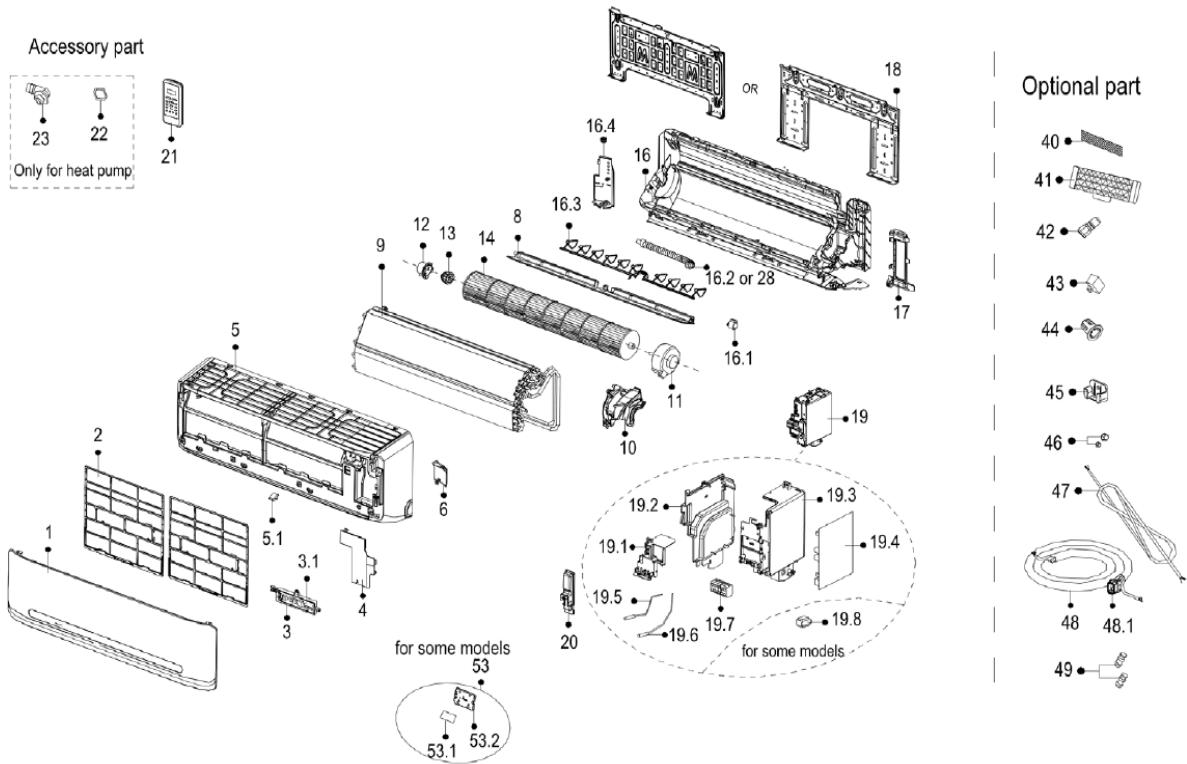

# Exploded View

Model

CPG009CD(I)-B

# ComfortStar®

EX_ID	Spare Parts Code	Part Name(EN)	Qty.	Price	Remarks	Update
1	12122000A67242	Panel assembly	1			
2	12100204000479	Filter	2			
3	17222000A51533	Display box subassembly	1			
3.1	17122000A09452	Display board subassembly	1		JSN after*20B14xxxx	20230802
	17122000A08523				JSN after*18C20xxxx	20230802
4	12122000006755	Cover of electrical equipment	1			
5	12122000001894	Panel frame assembly	1			
5.1	12122000008242	Screw Cap	1			
6	12122000004587	Front Cover of Chassis(Right)	1			
8	12122000008055	Horizontal louver assembly	1			
9	15822000A16941	Evaporator assembly	1			

10	12122000005540	Motor Cover	1			
11	11002015000051	Brushless DC Motor	1			
12	12122000000350	Bearing Holder	1			
13	12622000000131	Bearing components	1			
14	12100102000070	Cross Flow Fan	1			
16	12122000012359	Chassis assembly	1			
16.1	11002010000143	Stepper Motor	1			
16.2	12100501000032	Drain Hose	1			
16.3	12122000000039	Vertical vane subassembly	1			
16.4	12122000010098	Front cover of chassis(left )	1			
17	12122000012943	pipe clamp board	1			
18	12222000A00811	Installation Plate	1			
19	17222000028634	Electronic control box subassembly (Mid-and low-end)	1			
19.1	12122000004577	Electronic Control Box	1			
19.2	12122000004639	Left Cover of Electronic Control Box	1			
19.3	12122000004632	Right Cover of Electronic Control Box	1			
19.4	17122000045295	Main control board subassembly	1			
19.5	11201007003424	Room Temperature Sensor	1			
19.6	11201007003447	Pipe Temperature Sensor	1			
19.7	17400401000006	Terminal	1			
20	12122000005020	Cover of electronic control box	1			
21	17317000A16345	Remote controller	1			
22	12600701000039	seal ring	1			
23	12100509000061	Drain Hose	1			
40	12100204000685	Air Freshening Filter	1			
42	15500209000001	Check valve	1			
45	12122000A78115	Bracket of remote Controller	1			
46	15500406000010	Copper nut	1			
46	15500406000016	Copper nut	1			
47	17401203A00145	Indoor and Outdoor Junction Cable	1			