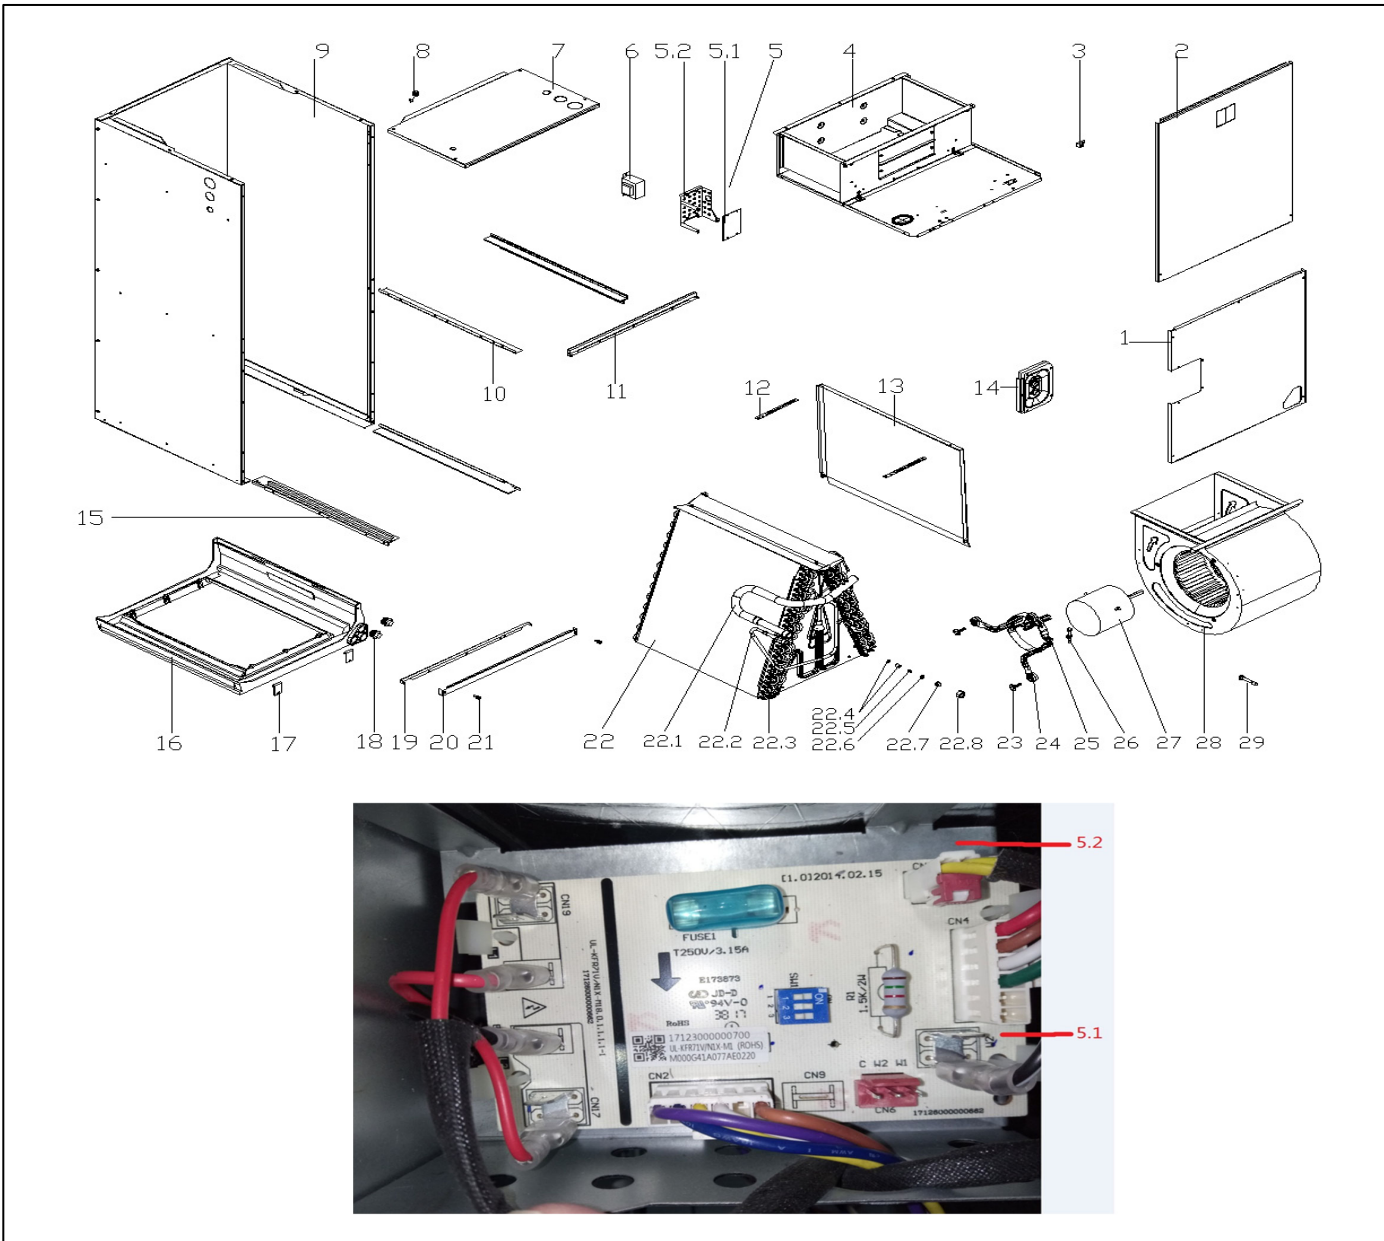

# Exploded View

Model

LCM5-60-15

**ComfortStar®**

EX_ID	Spare Parts Code	Part Name(EN)	Qty.	Price	Remarks
-------	------------------	---------------	------	-------	---------

1	12223000010749	Side panel assembly	1		
2	12223000002187	Side panel assembly	1		
3	11201708000008	Wiring Terminal	1		
4	12223000002127	Air channel ass'y	1		
5	17223000005676	E-part box assembly	1		
5.1	17123000000700	Electronic control(display) box subassembly of indoor unit	1		
5.2	12223000002167	Electric installation board	1		
6	11203103000141	Linear Transformer	1		
7	12223000002215	Side panel assembly	1		
8	12100304000011	Clamp	1		
9	12223000002361	Base assembly	1		
10	12223000001940	Drainage pan supporting board	2		
11	12223000010767	Supporter assembly	1		
12	12223000010756	Drainage pan clamp	2		
13	12223000001210	Drainage pan	1		
14	12223000010789	Cover plate ass'y	1		
15	12223000010759	Drainage pan supporting board	2		
16	12123000000110	Drain pan ass'y	1		
17	12223000000028	Fixing board of water collector	2		
18	15500402000023	seal plug	2		
19	12223000002101	Supporting bar	1		
20	12223000002000	Cover board	1		
21	11301230000002	Screw	2		
22	15823000004409	Evaporator assembly	1		
22.1	15223000000166	Output pipe assembly	1		
22.2	15423000004538	Evaporator input pipe assembly	1		
22.3	15823000004403	Evaporator	2		
22.4	15500210000968	Throttle	1		
22.5	15500220000013	Piston	1		
22.6	12100901000010	Sealing ring	1		
22.7	15500302000014	Flange joint	1		
22.8	15500402000185	Nut	1		
23	11301002000673	Hexagon head bolt and plain washer	3		

24	12223000001932	Supporter subassembly of fan motor	3		
25	12223000001992	Supporter of fan motor	1		
27	11002015007641	Brushless DC Motor	1		
28	12200101000029	Fan assembly	1		
29	15500302000006	Attachment-flange connection pipe	1		