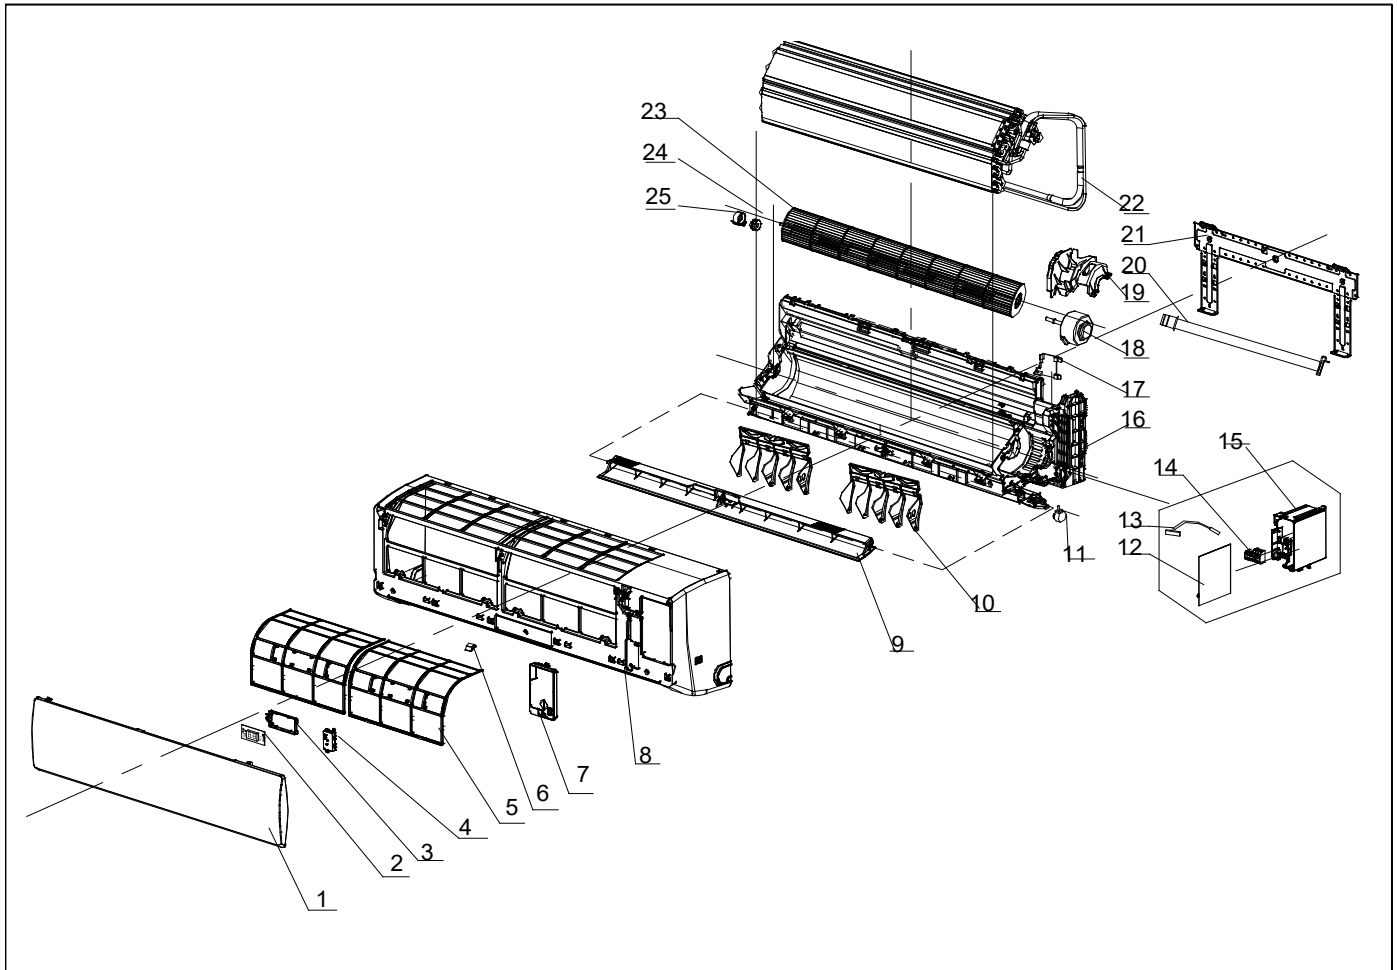

# Exploded View

**Model**

CIP12CD-HT(I)

**ComfortStar®**

EX_ID	Spare Parts Code	Part Name(EN)	Qty.	Price	Remarks
1	41106-002048	Front Panel	1		
2	31102-000085	Display PCB	1		
3	42003-000001	Display PCB Box	1		
4	/	WIFI PCB	1		
5	42008-000049	Air Filter	2		
6	41108-000066	Screw Cover	1		

7	41211-000077	Electrical Box Cover	1		
8	41106-002371	Face Frame	1		
9	41103-000101	Vane	1		
10	41101-000033	Vertical Vane Assembly	2		
11	22001-000313	Vane Motor	1		
12	31101-002218	Main PCB	1		
13	10104-100014	Indoor Sensor Assembly	1		
14	11304-100063	Terminal	1		
15	41105-000427	Electrical Box	1		
16	41102-000649	Base	1		
17	41101-000242	In And Out Pipe Fixer	1		
18	22001-000269	Indoor Motor	1		
19	42003-000060	Indoor Motor Cover	1		
20	42009-000011	Drainage Hose	1		
21	41109-000051	Installation Plate	1		
22	92011-008590	Evaporator	1		
23	42004-000039	Cross Fan	1		
24	42007-000009	Bearing Mount	1		
25	41101-000251	Bearing Mount holder	1		
26	22013-006536	Remote Controller	1		Not shown in explosion view
27	A1101-023854	Indoor Carton	1		
28	A2006-000052	Left Foaming	1		
29	A2006-000032	Right Foaming	1		