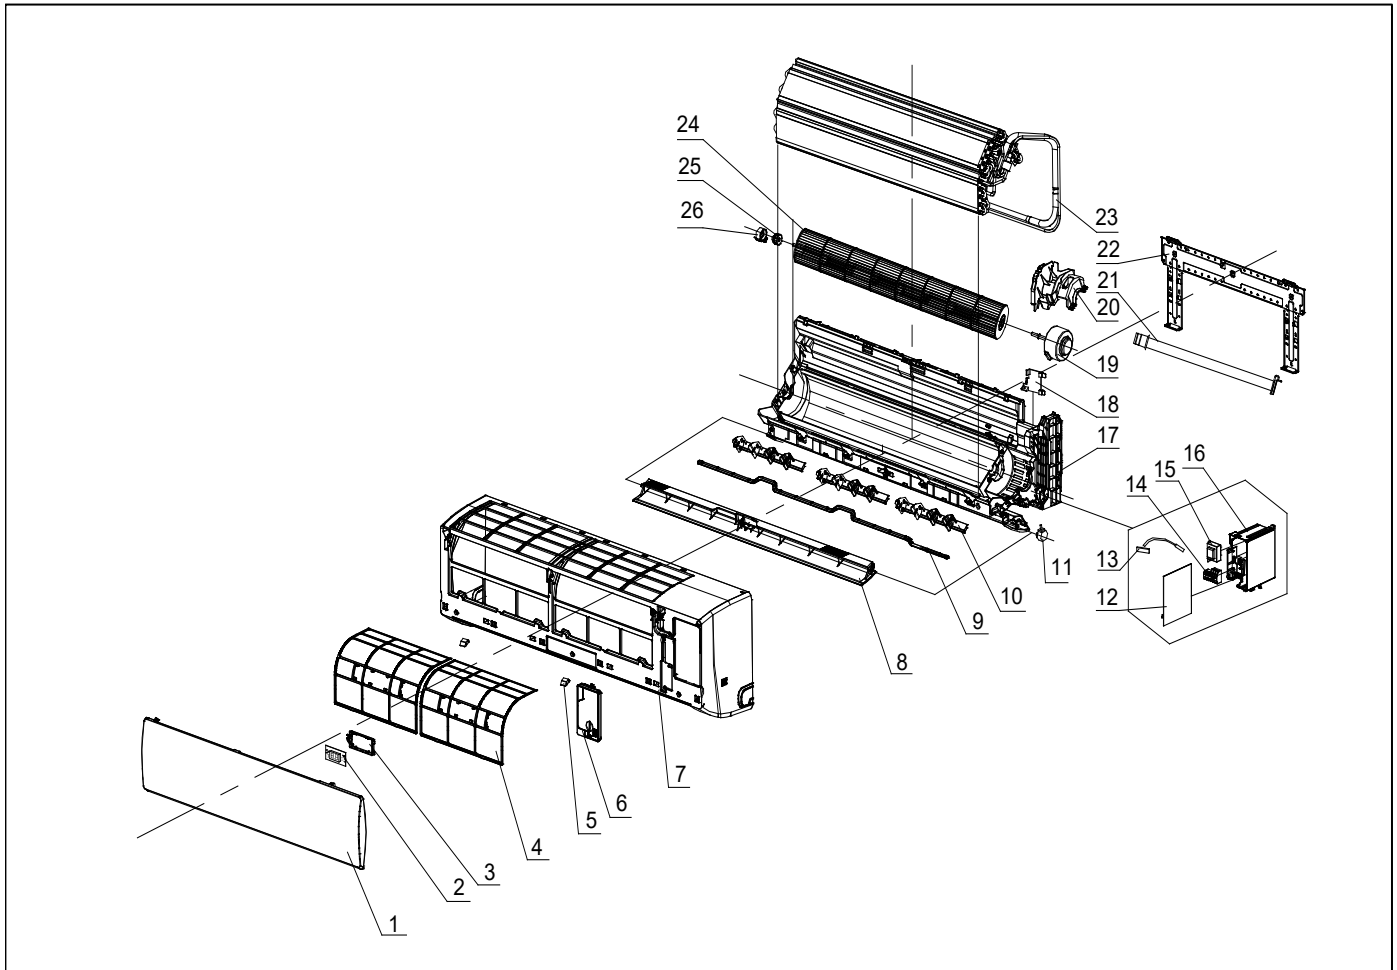

Exploded View

Model

CIP24CD-HT(I)

ComfortStar®

EX_ID	Spare Parts Code	Part Name(EN)	Qty.	Price	Remarks
1	41106-024802	Front Panel	1		
2	31102-000085	Display PCB	1		
3	42003-000001	Display PCB Box	1		
4	42008-000069	Air Filter	1		
5	41108-000066	Screw Cover	2		
6	41211-000079	Electrical Box Cover	1		

7	41106-002351	Face Frame	1		
8	41101-000042	Vane	1		
9	41101-000042	Vertical Vane Connector	1		
10	41101-000042	Vertical Vane Assembly	3		
11	22001-000321	Vane Motor	1		
12	31101-002299	Main PCB	1		
13	10104-100014	Indoor Sensor Assembly	1		
14	11304-100063	Terminal	1		
15	/	Transformer	1		
16	41105-000427	Electrical Box	1		
17	41102-000096	Base	1		
18	41101-000224	In And Out Pipe Fixer	1		
19	22001-000240	Indoor Motor	1		
20	42003-000045	Indoor Motor Cover	1		
21	42009-000011	Drainage Hose	1		
22	41109-000019	Installation Plate	1		
23	92011-002991	Evaporator	1		
24	42004-000002	Cross Fan	1		
25	42007-000009	Bearing Mount	1		
26	41101-000251	Bearing Mount holder	1		
27	22013-006536	Remote Controller	1		Not shown in explosion view
28	A1101-023856	Indoor Carton	1		
29	A2006-000060	Left Foaming	1		
30	A2006-000059	Right Foaming	1		