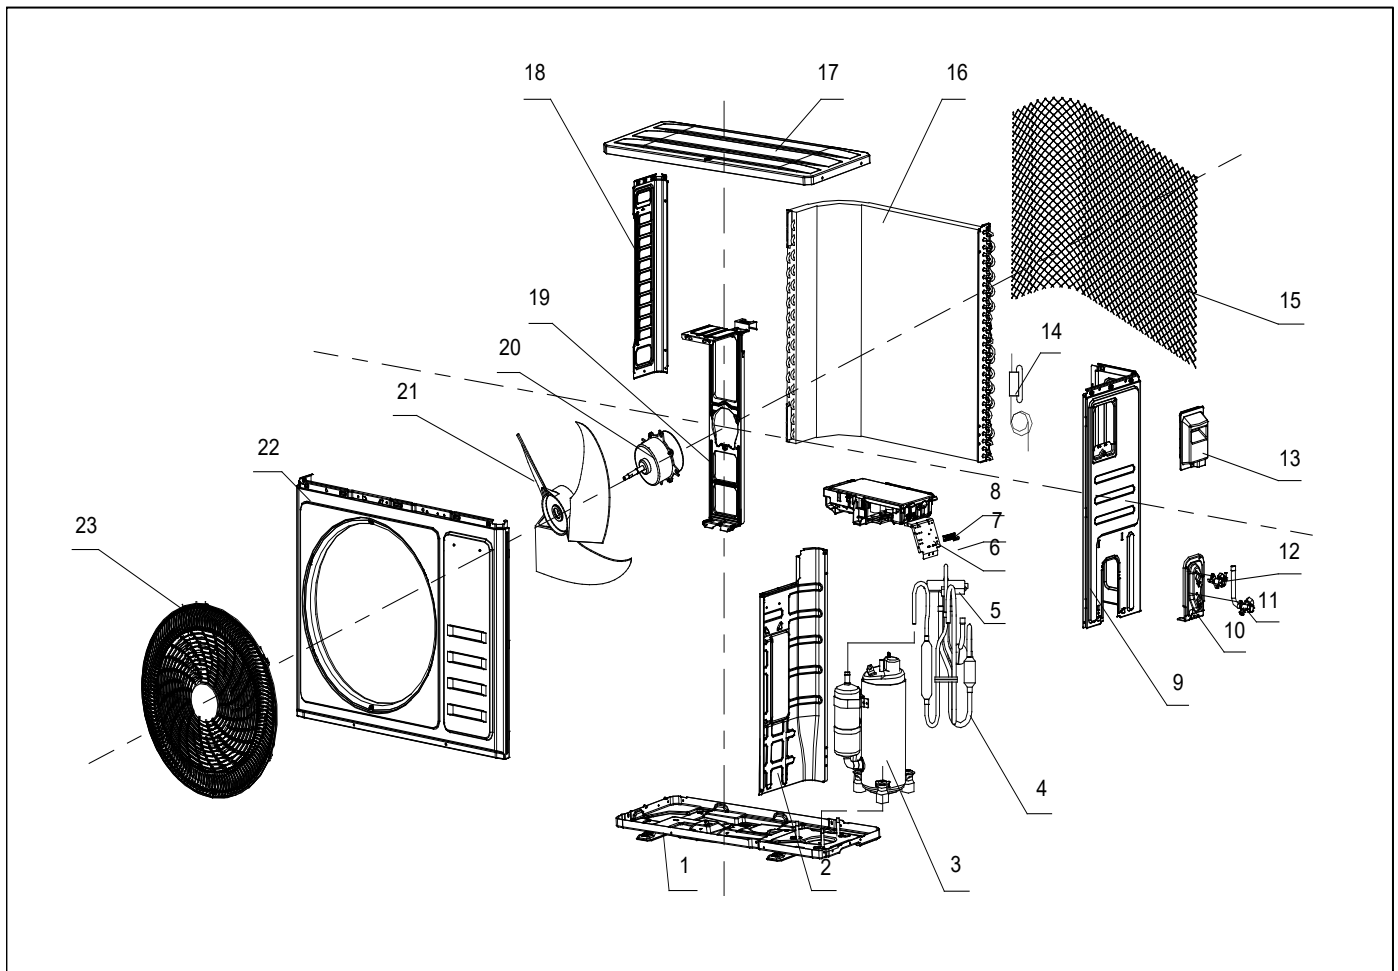

# Exploded View

Model

CIP24CD-HT(O)

**ComfortStar®**

EX_ID	Spare Parts Code	Part Name(EN)	Qty.	Price	Remarks
1	41202-000402	Base	1		
2	41208-001112	Partition plate	1		
3	92014-000589	Compressor	1		
4	92007-006990	4-way valve assembly	1		
5	92007-006741	4-way valve	1		
6	31201-003040	Outdoor PCB assembly	1		

7	42001-000036	Cable clamp	1		
8	11304-100117	Terminal	1		
9	41205-000644	Right plate	1		
10	41204-000018	Valve supporter	1		
11	92007-001066	Three-way valve	1		
12	92008-000258	Two-way valve	1		
13	41201-000106	Electrical box cover	1		
14	92007-007567	Capillary assembly	1		
15	42011-000168	Grille	1		
16	92011-005129	Condenser	1		
17	41207-000033	Top cover	1		
18	41205-000130	Left Plate	1		
19	41203-000052	Outdoor motor supporter	1		
20	22001-000493	Outdoor motor	1		
21	42004-000104	Propeller fan	1		
22	41206-000057	Front plate	1		
23	42011-000040	Fan guard	1		
24	10104-100136	Outdoor Temp. sensor assembly	1		Not shown in explosion view
25	A2005-000532	Base carton	1		
26	A1201-025772	Cabinet carton	1		
27	A1202-000037	Base foaming	1		
28	41213-000031	Cover foaming	1		