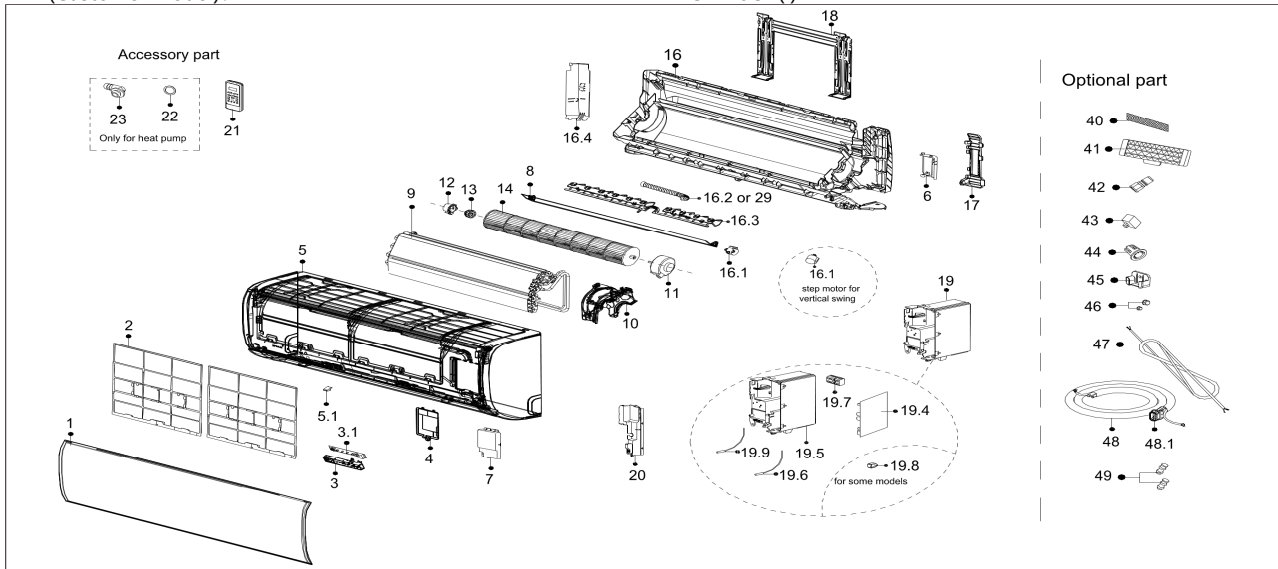

Exploded View

(Customer model):

CLA18CD(I)

EX_ID	Spare Parts Code	Part Name(EN)	Qty.	Remark2	Remarks
1	12122000A85422	Panel assembly	1		
2	12100204001559	Air filter	2		
3	17222000A18768	Display box subassembly	1		
3.1	17122000053593	Display board subassembly	1		
4	12122000013131	Cover of electrical equipment	1		
5	12122000013179	Panel frame assembly	1		
5.1	12122000013139	Screw Cap	2		
6	12122000013175	Front cover of chassis(right)	1		
7	12122000013141	Cover of electrical equipment subassembly	1		
8	12122000013187	Horizontal louver	1		
9	15822000008178	Evaporator assembly	1		
10	12122000013176	Fan motor cover	1		
11	11002012019562	Single phase asynchronous motor	1		
12	12122000000350	Bearing holder	1		
13	12622000000131	Bearing components	1		
14	12100102000131	Cross flow fan	1		
16	12122000013181	Chassis assembly	1		
16.1	11002010000143	Stepper motor	1		
16.2	12100501000032	Drain hose	1		
16.3	12122000013183	Horizontal louver	1		
16.4	12122000013186	Front cover of chassis(left)	1		
16.5	12122000000344	Insulated axis	1		
17	12122000013178	pipe clamp board	1		
18	12222000005866	Installation plate	1		
19	17222000034475	Electronic control box subassembly (Mid-and low-end)	1		
19.4	17122000052230	Main control board subassembly	1		
19.5	12122000013001	Electronic control box subassembly	1		
19.6	11201007003445	Pipe Temperature Sensor	1		
19.7	17400401000094	Terminal	1		
19.9	11201007003424	Room Temperature Sensor	1		
20	12122000013132	Electrical Control Box Cover Subassembly	1		
21	17317000A62484	Remote controller	1		
40	12100204000685	Air freshening filter	1		
47	17401203A00145	Indoor and Outdoor Junction Cable	1		