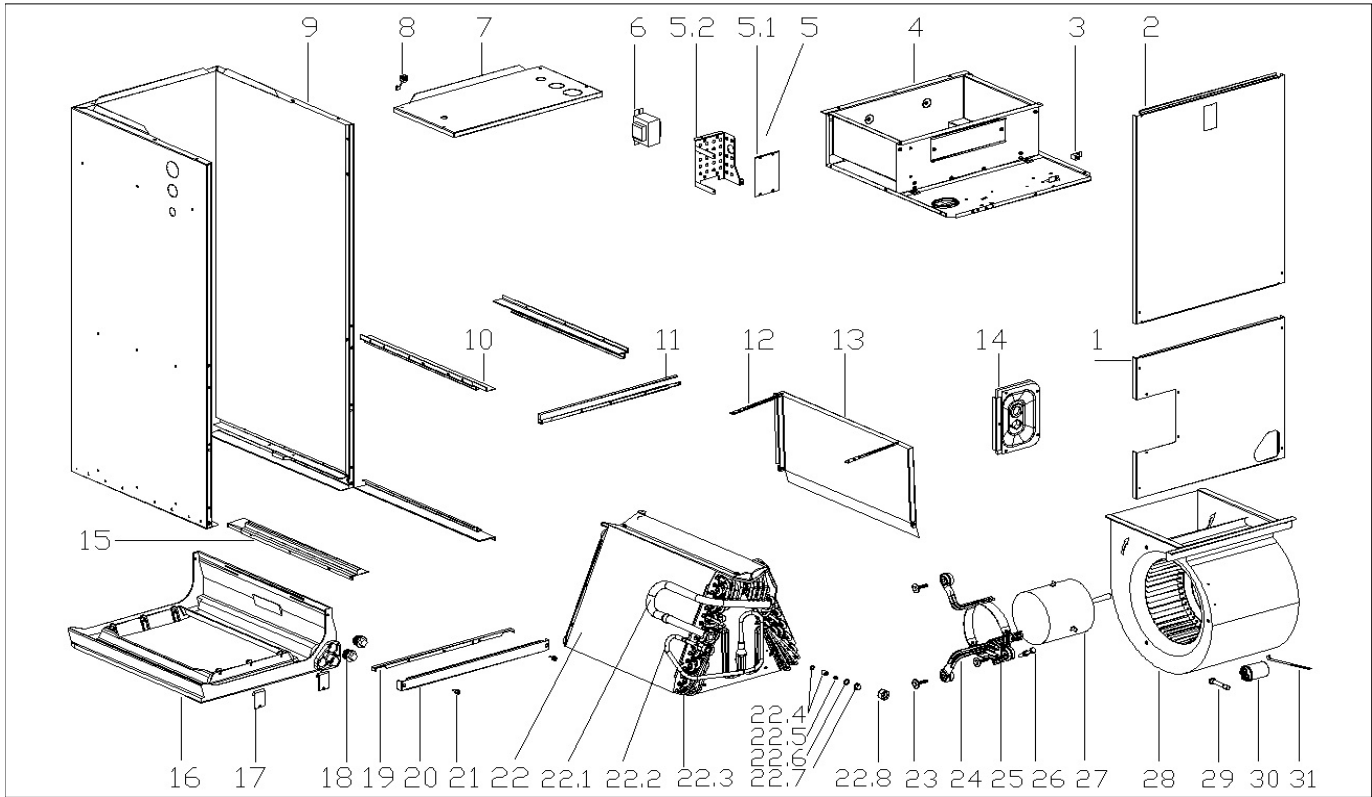

Exploded View

Model

LUC2-18-14

ComfortStar®

EX_ID	Spare Parts Code	Part Name(EN)	Qty.	Price	Remarks
1	12223000010753	Side panel assembly	1.0		
2	12223000002193	Side panel assembly	1.0		
3	11201708000008	Wiring Terminal	1.0		
4	12223000002125	Air duct assy'	1.0		
5	17223000005756	E-part box assembly	1.0		
5.1	17127700000037	Main control board subassembly	1.0		
5.2	12223000002167	Electric installation board	1.0		
6	11203103000141	Transformer	1.0		
7	12223000002231	Side panel assembly	1.0		
8	12100304000011	Clamp	1.0		
9	12223000002356	Base assembly	1.0		
10	12223000001943	Drainage pan supporting board	2.0		
11	12223000010761	Supporter assembly	1.0		
12	12223000010756	Drainage pan clamp	2.0		
13	12223000001213	Drainage pan	1.0		
14	12223000010789	Cover plate ass'y	1.0		
15	12223000010766	Drainage pan supporter III	2.0		
16	12123000000099	Drain pan ass'y	1.0		
17	12223000000028	Fixing board of water collector	2.0		
18	15500402000023	seal plug	2.0		
19	12223000010761	Supporter assembly	1.0		
19	12223000000417	Supporting bar	1.0		
20	12223000002002	Cover board	1.0		
21	11301230000002	Screw	2.0		
22	15823000004402	Evaporator assembly	1.0		
22.1	15223000000167	Output pipe assembly	1.0		
22.2	15423000004539	Evaporator input pipe assembly	1.0		
22.3	15823000004401	Evaporator	2.0		
22.4	15500210000968	Throttle	1.0		
22.5	15500220000031	Piston	1.0		
22.6	12100901000010	Sealing ring	1.0		
22.7	15500302000014	Flange joint	1.0		
22.8	15500402000188	Nut	1.0		
23	11301705000031	Bolt	3.0		