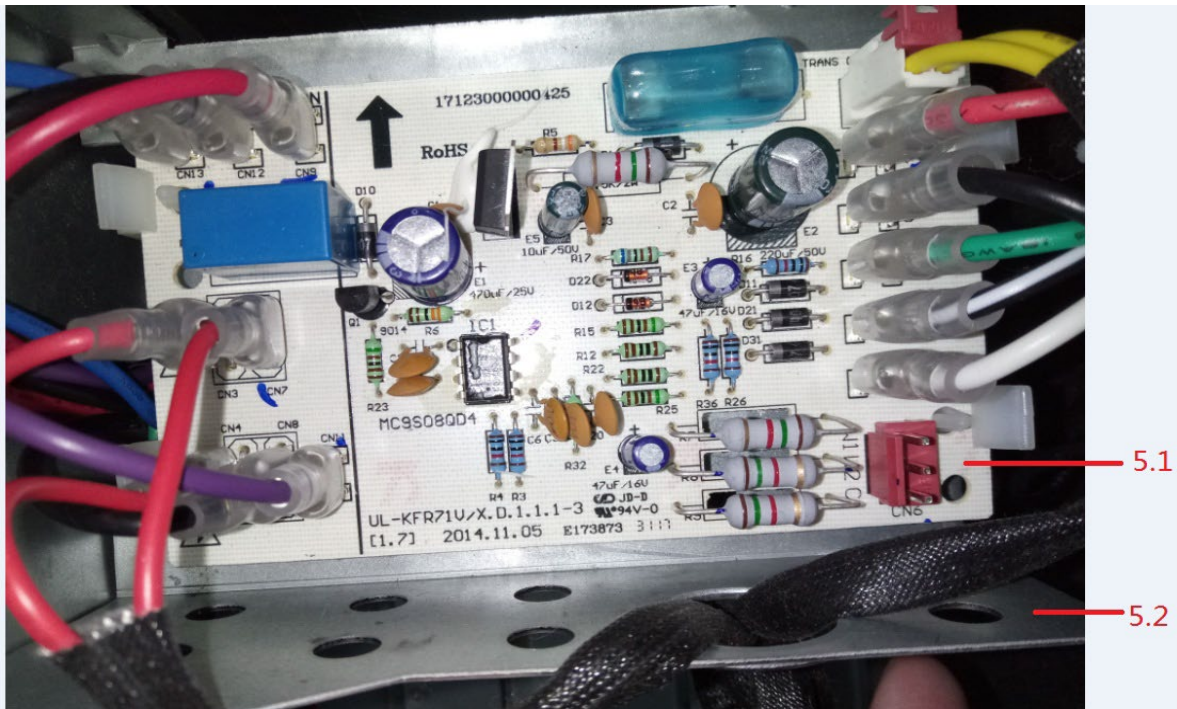

Exploded View

Model

LUC2-18-14

ComfortStar®

EX_ID	Spare Parts Code	Part Name(EN)	Qty.	Price	Remarks
1	12223000010753	Side panel assembly	1.0		
2	12223000002193	Side panel assembly	1.0		
3	11201708000008	Wiring Terminal	1.0		
4	12223000002125	Air duct assy'	1.0		
5	17223000005756	E-part box assembly	1.0		
5.1	17127700000037	Main control board subassembly	1.0		
5.2	12223000002167	Electric installation board	1.0		
6	11203103000141	Transformer	1.0		
7	12223000002231	Side panel assembly	1.0		
8	12100304000011	Clamp	1.0		
9	12223000002356	Base assembly	1.0		
10	12223000001943	Drainage pan supporting board	2.0		
11	12223000010761	Supporter assembly	1.0		
12	12223000010756	Drainage pan clamp	2.0		
13	12223000001213	Drainage pan	1.0		
14	12223000010789	Cover plate ass'y	1.0		
15	12223000010766	Drainage pan supporter III	2.0		
16	12123000000099	Drain pan ass'y	1.0		
17	12223000000028	Fixing board of water collector	2.0		
18	15500402000023	seal plug	2.0		
19	12223000010761	Supporter assembly	1.0		
19	12223000000417	Supporting bar	1.0		
20	12223000002002	Cover board	1.0		
21	11301230000002	Screw	2.0		
22	15823000004402	Evaporator assembly	1.0		
22.1	15223000000167	Output pipe assembly	1.0		
22.2	15423000004539	Evaporator input pipe assembly	1.0		
22.3	15823000004401	Evaporator	2.0		
22.4	15500210000968	Throttle	1.0		
22.5	15500220000031	Piston	1.0		
22.6	12100901000010	Sealing ring	1.0		
22.7	15500302000014	Flange joint	1.0		
22.8	15500402000188	Nut	1.0		
23	11301705000031	Bolt	3.0		