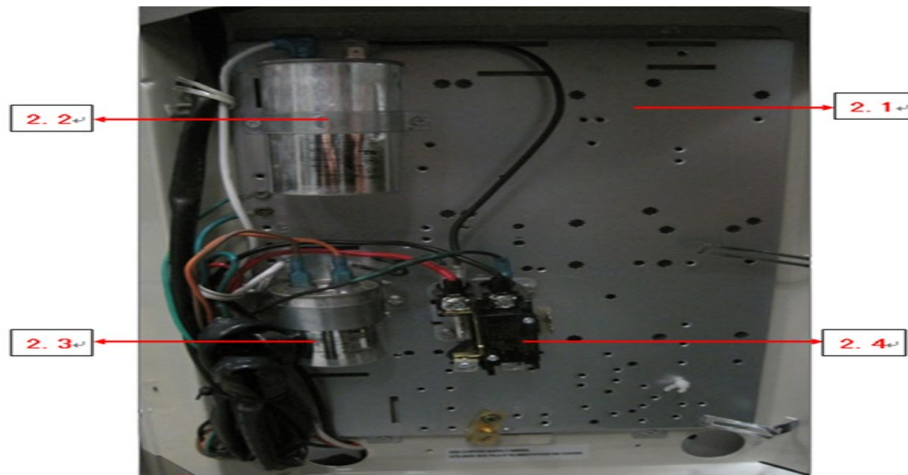

Exploded View

Model

BAR2-24-14

ComfortStar®

EX_ID	Spare Parts Code	Part Name(EN)	Qty.	Price	Remarks
1	12223100000223	Top air outlet cover	1.0		
2	17223000004756	E-part box assembly	1.0		
	17223000006220				CSN after*21230xxx
2.1	12223000010790	Installation plate of electric parts subassembly	1.0		
2.2	17400103000146	Capacitor	1.0		
2.3	17400103000152	Capacitor	1.0		
2.4	11203502000032	AC contactor 24V	1.0		
3	11301512000143	Nut	1.0		
4	12200104000008	Fan, 5 blade count, Aluminum alloy galvanized, D 18-7/8inch, 60DEG(60), 1/2inch Shaft, Rev. CW (Along air flow direction)	1.0		
5	11002012000769	Motor	1.0		
6	12223000005912	Top cover assembly	1.0		
7	12923000000033	Grille	1.0		
8	11301002000001	Stainless steel bolts	4.0		
9	12223100000242	Supporting board	1.0		
	12223000A02329				CSN after*21230xxx
10	12223000005910	Side board ass	2.0		
	12223000A02339, 12223000A02341				CSN after*21230xxx
11	15823000000267	Condenser ass'y	1.0		
11.1	15123000000748	Evaporator connection pipe assembly	1.0		
11.2	15823000000268	Condenser	1.0		
11.3	15123000000754	Condenser inlet pipe ass'y	1.0		
11.4	15123000000753	Condenser outlet pipe ass'y	1.0		
12	15423000000543	Stop valve ass'y	1.0		
12.1	15500206000026	Block valve	1.0		
13	15423000003178	Stop valve ass'y	1.0		
13.1	15500206000018	Block valve	1.0		
14	15423000000101	Discharge pipe assembly	1.0		
14.1	17400516000032	Pressure switch	1.0		
15	11102010000413	Fixed speed scroll compressor	1.0		
16	12223000005893	Base assembly	1.0		
17	12223100000345	Clapboard assembly	1.0		
18	17401110000020	Green ground line	1.0		
19	17401203001230	Compressor wire joint ass'y	1.0		