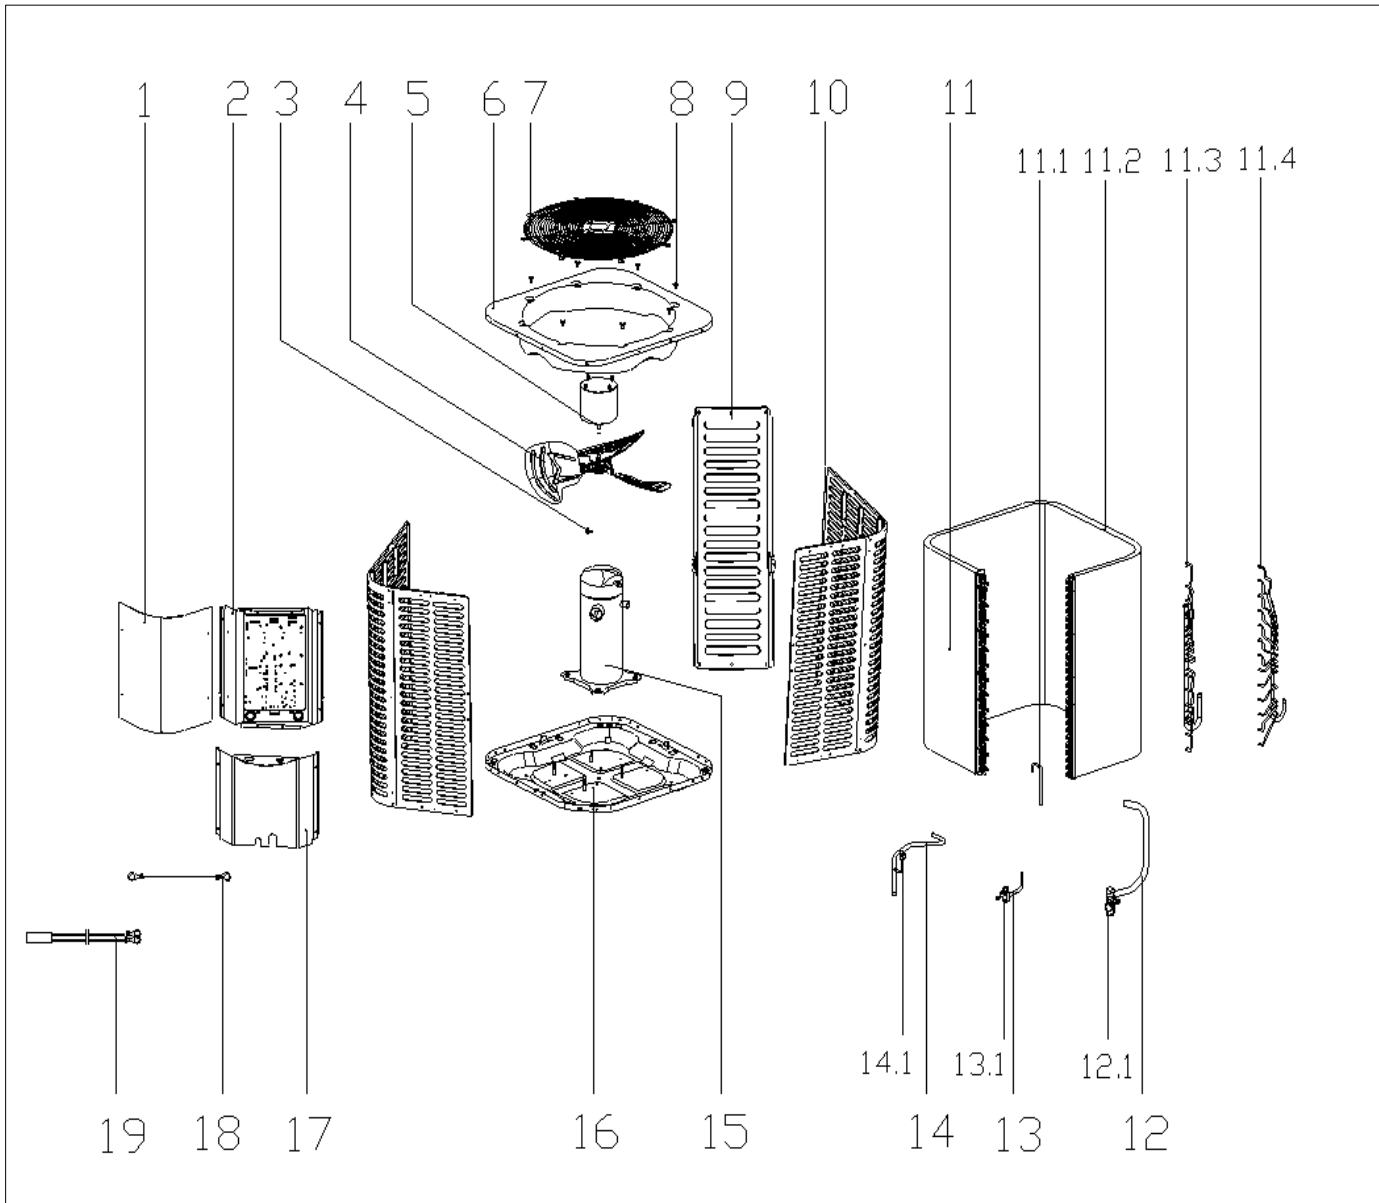

Exploded View

Model

BAR2-24-14

ComfortStar®

EX_ID	Spare Parts Code	Part Name(EN)	Qty.	Price	Remarks
1	12223100000223	Top air outlet cover	1.0		
2	17223000004756	E-part box assembly	1.0		
	17223000006220				CSN after*21230xxx
2.1	12223000010790	Installation plate of electric parts subassembly	1.0		
2.2	17400103000146	Capacitor	1.0		
2.3	17400103000152	Capacitor	1.0		
2.4	11203502000032	AC contactor 24V	1.0		
3	11301512000143	Nut	1.0		
4	12200104000008	Fan, 5 blade count, Aluminum alloy galvanized, D 18-7/8inch, 60DEG(60), 1/2inch Shaft, Rev. CW (Along air flow direction)	1.0		
5	11002012000769	Motor	1.0		
6	12223000005912	Top cover assembly	1.0		
7	12923000000033	Grille	1.0		
8	11301002000001	Stainless steel bolts	4.0		
9	12223100000242	Supporting board	1.0		
	12223000A02329				CSN after*21230xxx
10	12223000005910	Side board ass	2.0		
	12223000A02339, 12223000A02341				CSN after*21230xxx
11	15823000000267	Condenser ass'y	1.0		
11.1	15123000000748	Evaporator connection pipe assembly	1.0		
11.2	15823000000268	Condenser	1.0		
11.3	15123000000754	Condenser inlet pipe ass'y	1.0		
11.4	15123000000753	Condenser outlet pipe ass'y	1.0		
12	15423000000543	Stop valve ass'y	1.0		
12.1	15500206000026	Block valve	1.0		
13	15423000003178	Stop valve ass'y	1.0		
13.1	15500206000018	Block valve	1.0		
14	15423000000101	Discharge pipe assembly	1.0		
14.1	17400516000032	Pressure switch	1.0		
15	11102010000413	Fixed speed scroll compressor	1.0		
16	12223000005893	Base assembly	1.0		
17	12223100000345	Clapboard assembly	1.0		
18	17401110000020	Green ground line	1.0		
19	17401203001230	Compressor wire joint ass'y	1.0		