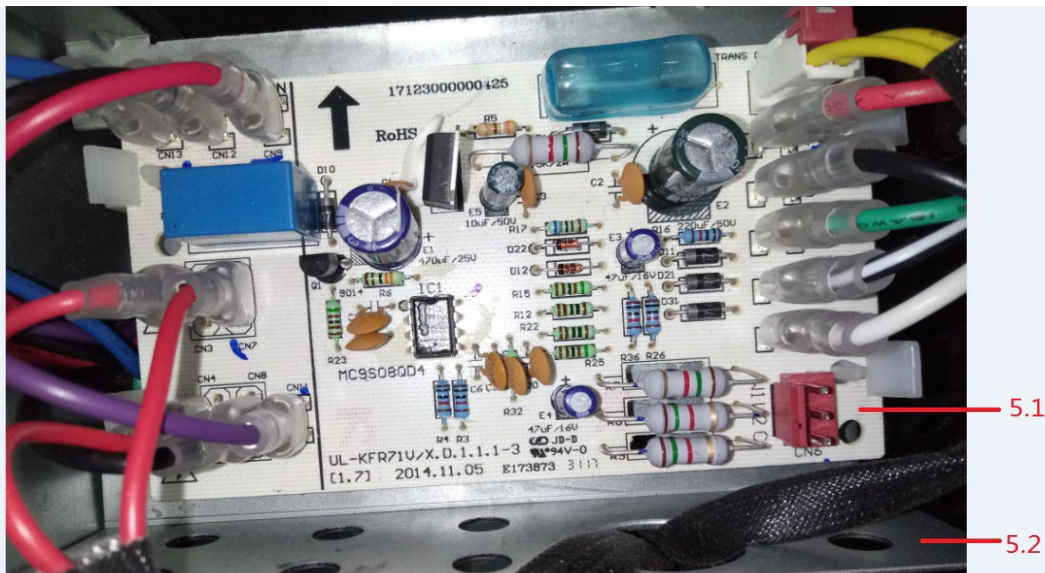

Exploded View

Model

LUC2-24-14

ComfortStar®

EX_ID	Spare Parts Code	Part Name(EN)	Qty.	Price	Remarks
-------	------------------	---------------	------	-------	---------

1	12223000010753	Side panel assembly	1.0		
2	12223000002193	Side panel assembly	1.0		
3	11201708000008	Wiring Terminal	1.0		
4	12223000002125	Air duct assy'	1.0		
5	17223000005756	E-part box assembly	1.0		
5.1	17127700000037	Main control board subassembly	1.0		
5.2	12223000002167	Electric installation board	1.0		
6	11203103000141	Transformer	1.0		
7	12223000002231	Side panel assembly	1.0		
8	12100304000011	Clamp	1.0		
9	12223000002356	Base assembly	1.0		
10	12223000001943	Drainage pan supporting board	2.0		
11	12223000010761	Supporter assembly	1.0		
12	12223000010756	Drainage pan clamp	2.0		
13	12223000001213	Drainage pan	1.0		
14	12223000010789	Cover plate ass'y	1.0		
15	12223000010766	Drainage pan supporter III	2.0		
16	12123000000099	Drain pan ass'y	1.0		
17	12223000000028	Fixing board of water collector	2.0		
18	15500402000023	seal plug	2.0		
19	12223000000417	Supporting bar	1.0		
19	12223000010761	Supporter assembly	1.0		
20	12223000002002	Cover board	1.0		
21	11301230000002	Screw	2.0		
22	15823000004407	Evaporator assembly	1.0		
22.1	15223000000167	Output pipe assembly	1.0		
22.2	15423000004539	Evaporator input pipe assembly	1.0		
22.3	15823000004401	Evaporator	2.0		
22.4	15500210000968	Throttle	1.0		
22.5	15500220000005	Valve plug	1.0		
22.6	12100901000010	Sealing ring	1.0		
22.7	15500302000014	Flange joint	1.0		
22.8	15500402000186	Nut	1.0		
23	11301705000031	Bolt	3.0		