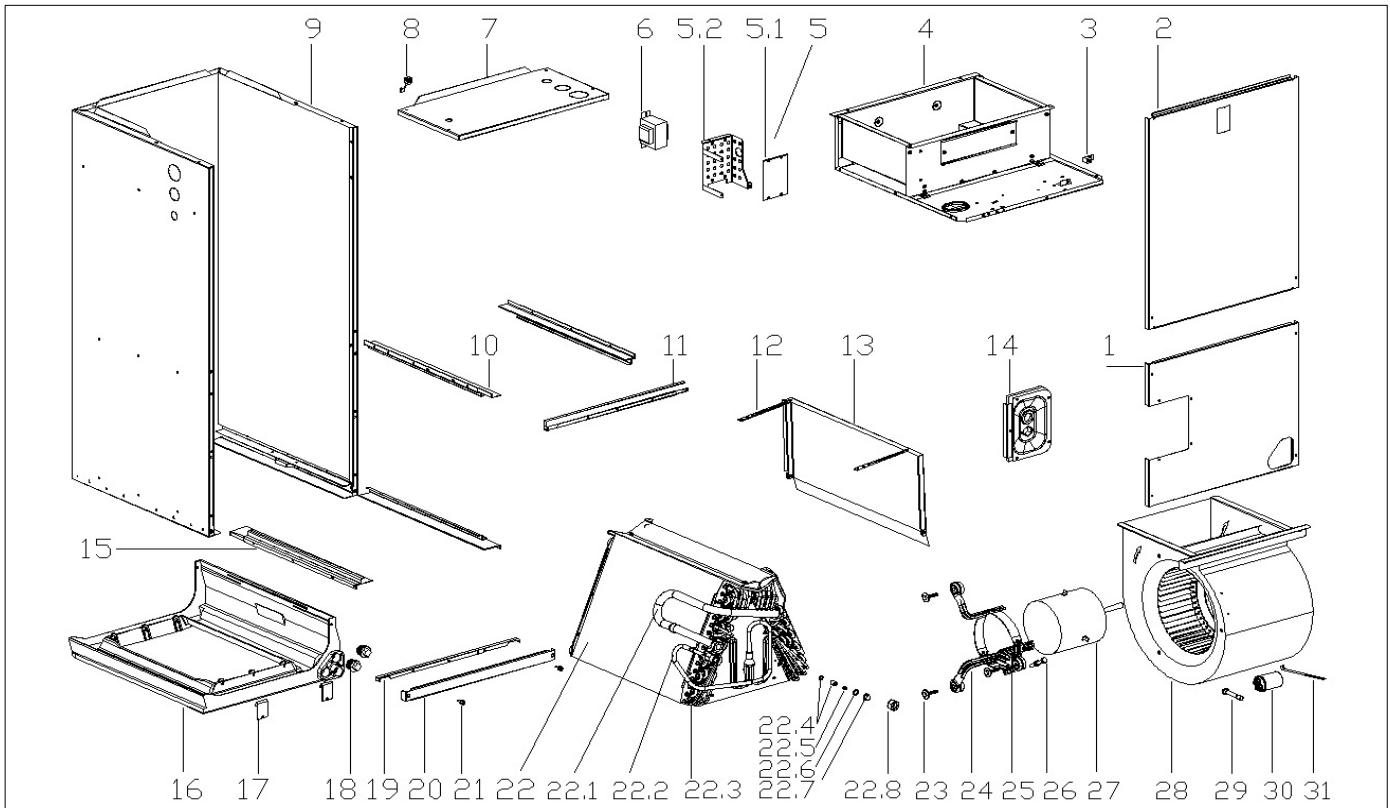

Exploded View

Model

LUC2-24-14

ComfortStar®

EX_ID	Spare Parts Code	Part Name(EN)	Qty.	Price	Remarks
-------	------------------	---------------	------	-------	---------

1	12223000010753	Side panel assembly	1.0		
2	12223000002193	Side panel assembly	1.0		
3	11201708000008	Wiring Terminal	1.0		
4	12223000002125	Air duct assy'	1.0		
5	17223000005756	E-part box assembly	1.0		
5.1	17127700000037	Main control board subassembly	1.0		
5.2	12223000002167	Electric installation board	1.0		
6	11203103000141	Transformer	1.0		
7	12223000002231	Side panel assembly	1.0		
8	12100304000011	Clamp	1.0		
9	12223000002356	Base assembly	1.0		
10	12223000001943	Drainage pan supporting board	2.0		
11	12223000010761	Supporter assembly	1.0		
12	12223000010756	Drainage pan clamp	2.0		
13	12223000001213	Drainage pan	1.0		
14	12223000010789	Cover plate ass'y	1.0		
15	12223000010766	Drainage pan supporter III	2.0		
16	12123000000099	Drain pan ass'y	1.0		
17	12223000000028	Fixing board of water collector	2.0		
18	15500402000023	seal plug	2.0		
19	12223000000417	Supporting bar	1.0		
19	12223000010761	Supporter assembly	1.0		
20	12223000002002	Cover board	1.0		
21	11301230000002	Screw	2.0		
22	15823000004407	Evaporator assembly	1.0		
22.1	15223000000167	Output pipe assembly	1.0		
22.2	15423000004539	Evaporator input pipe assembly	1.0		
22.3	15823000004401	Evaporator	2.0		
22.4	15500210000968	Throttle	1.0		
22.5	15500220000005	Valve plug	1.0		
22.6	12100901000010	Sealing ring	1.0		
22.7	15500302000014	Flange joint	1.0		
22.8	15500402000186	Nut	1.0		
23	11301705000031	Bolt	3.0		