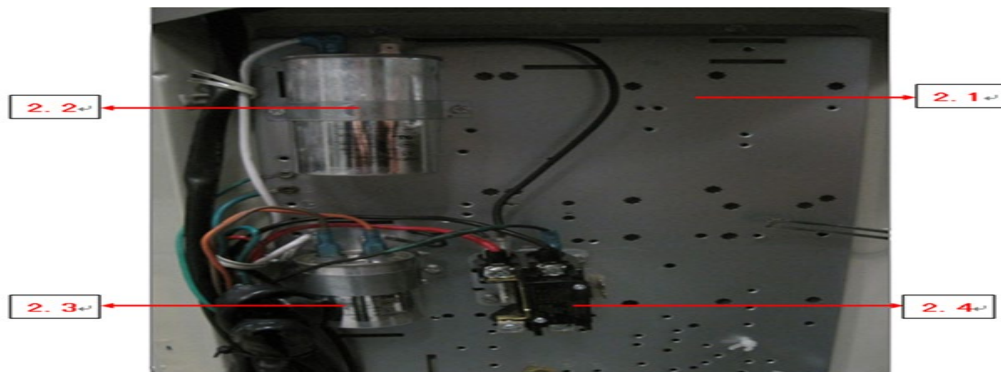

# Exploded View

Model

BAR2-30-14

ComfortStar®

EX_ID	Spare Parts Code	Part Name(EN)	Qty.	Price	Remarks
1	12223100000223	Top air outlet cover	1.0		
2	17223000004761	E-part box assembly	1.0		
2.1	12223000010791	Installation plate of electric parts subassembly	1.0		
2.2	17400103000147	Capacitor	1.0		
2.3	17400103000152	Capacitor	1.0		
2.4	11203502000032	AC contactor 24V	1.0		
3	11301512000143	Nut	1.0		
4	12200104000032	Fan, 3 blade count, aluminum alloy galvanized, D 23inch, 60DEG(60), 1/2inch Shaft Bore, CW (along air flow direction)	1.0		
5	11002012002120	Motor, 208/230V 60HZ 1Ph, 1.0A, 825RPM, ccw, PSC, D 5 5/8inch H 6inch, Rolling bearing	1.0		
6	12223000001097	Top cover assembly	1.0		
7	12923000000028	Grille, top cover	1.0		
8	11301002000001	Stainless steel bolts	8.0		
9	12223100000242	Supporting board	1.0		
	12223000A02329				CSN after*21230xx
10	12223000005905	Side panel assembly	2.0		
	12223000A02330, 12223000A02331				CSN after*21230xx
11	15823000000261	Condenser ass'y	1.0		
11.1	15123000000711	Evaporator connection pipe assembly	1.0		
11.2	15823000000262	Condenser	1.0		
11.3	15123000000713	Condenser input pipe assembly	1.0		
11.4	15123000000723	Condenser output pipe ass'y	1.0		
12	15423000000541	Stop valve ass'y	1.0		
12.1	15500206000026	Block valve	1.0		
13	15423000003178	Stop valve ass'y	1.0		
13.1	15500206000018	Block valve	1.0		
14	15423000000099	Discharge pipe assembly	1.0		
14.1	17400516000032	Pressure switch	1.0		
15	11102010000409	Fixed speed scroll compressor	1.0		
16	12223000005895	Base assembly	1.0		
17	12223100000345	Clapboard assembly	1.0		
18	17401110000020	Green ground line	1.0		
19	17401203001230	Compressor wire joint ass'y	1.0		