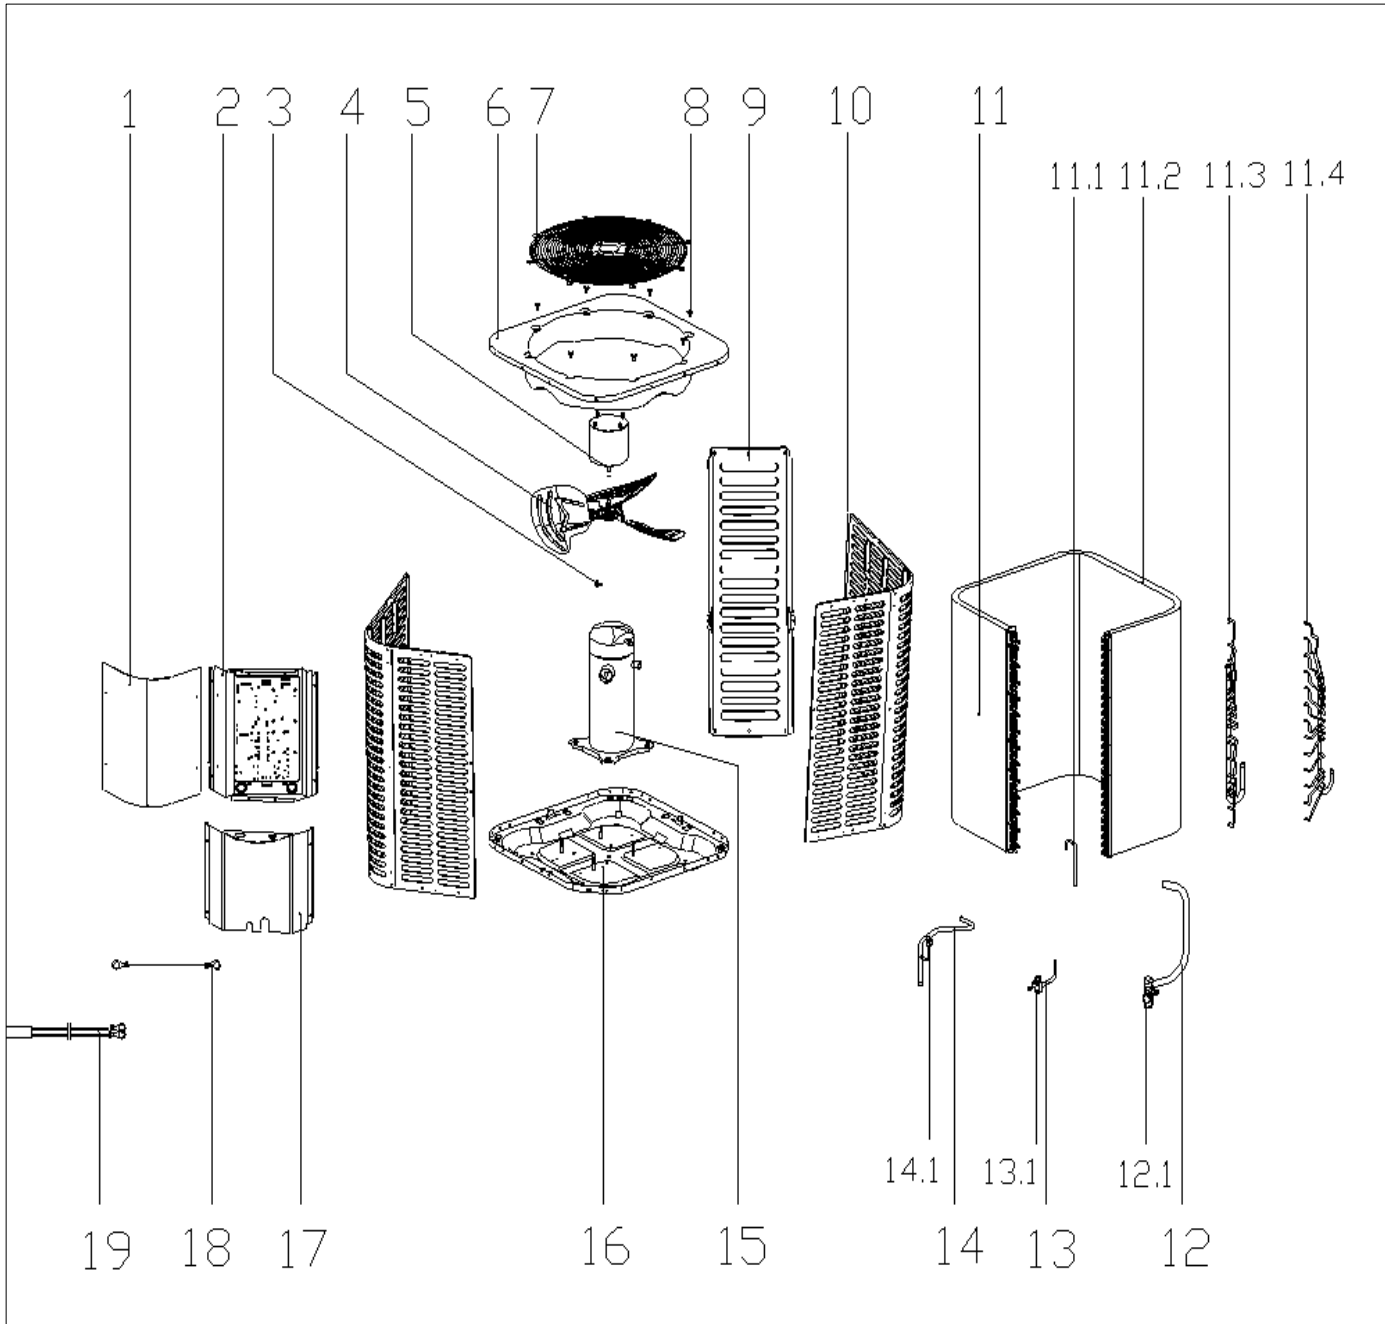

# Exploded View

Model

BAR2-30-14

ComfortStar®

EX_ID	Spare Parts Code	Part Name(EN)	Qty.	Price	Remarks
1	12223100000223	Top air outlet cover	1.0		
2	17223000004761	E-part box assembly	1.0		
2.1	12223000010791	Installation plate of electric parts subassembly	1.0		
2.2	17400103000147	Capacitor	1.0		
2.3	17400103000152	Capacitor	1.0		
2.4	11203502000032	AC contactor 24V	1.0		
3	11301512000143	Nut	1.0		
4	12200104000032	Fan, 3 blade count, aluminum alloy galvanized, D 23inch, 60DEG(60), 1/2inch Shaft Bore, CW (along air flow direction)	1.0		
5	11002012002120	Motor, 208/230V 60HZ 1Ph, 1.0A, 825RPM, ccw, PSC, D 5 5/8inch H 6inch, Rolling bearing	1.0		
6	12223000001097	Top cover assembly	1.0		
7	12923000000028	Grille, top cover	1.0		
8	11301002000001	Stainless steel bolts	8.0		
9	12223100000242	Supporting board	1.0		
	12223000A02329				CSN after*21230xx
10	12223000005905	Side panel assembly	2.0		
	12223000A02330, 12223000A02331				CSN after*21230xx
11	15823000000261	Condenser ass'y	1.0		
11.1	15123000000711	Evaporator connection pipe assembly	1.0		
11.2	15823000000262	Condenser	1.0		
11.3	15123000000713	Condenser input pipe assembly	1.0		
11.4	15123000000723	Condenser output pipe ass'y	1.0		
12	15423000000541	Stop valve ass'y	1.0		
12.1	15500206000026	Block valve	1.0		
13	15423000003178	Stop valve ass'y	1.0		
13.1	15500206000018	Block valve	1.0		
14	15423000000099	Discharge pipe assembly	1.0		
14.1	17400516000032	Pressure switch	1.0		
15	11102010000409	Fixed speed scroll compressor	1.0		
16	12223000005895	Base assembly	1.0		
17	12223100000345	Clapboard assembly	1.0		
18	17401110000020	Green ground line	1.0		
19	17401203001230	Compressor wire joint ass'y	1.0		