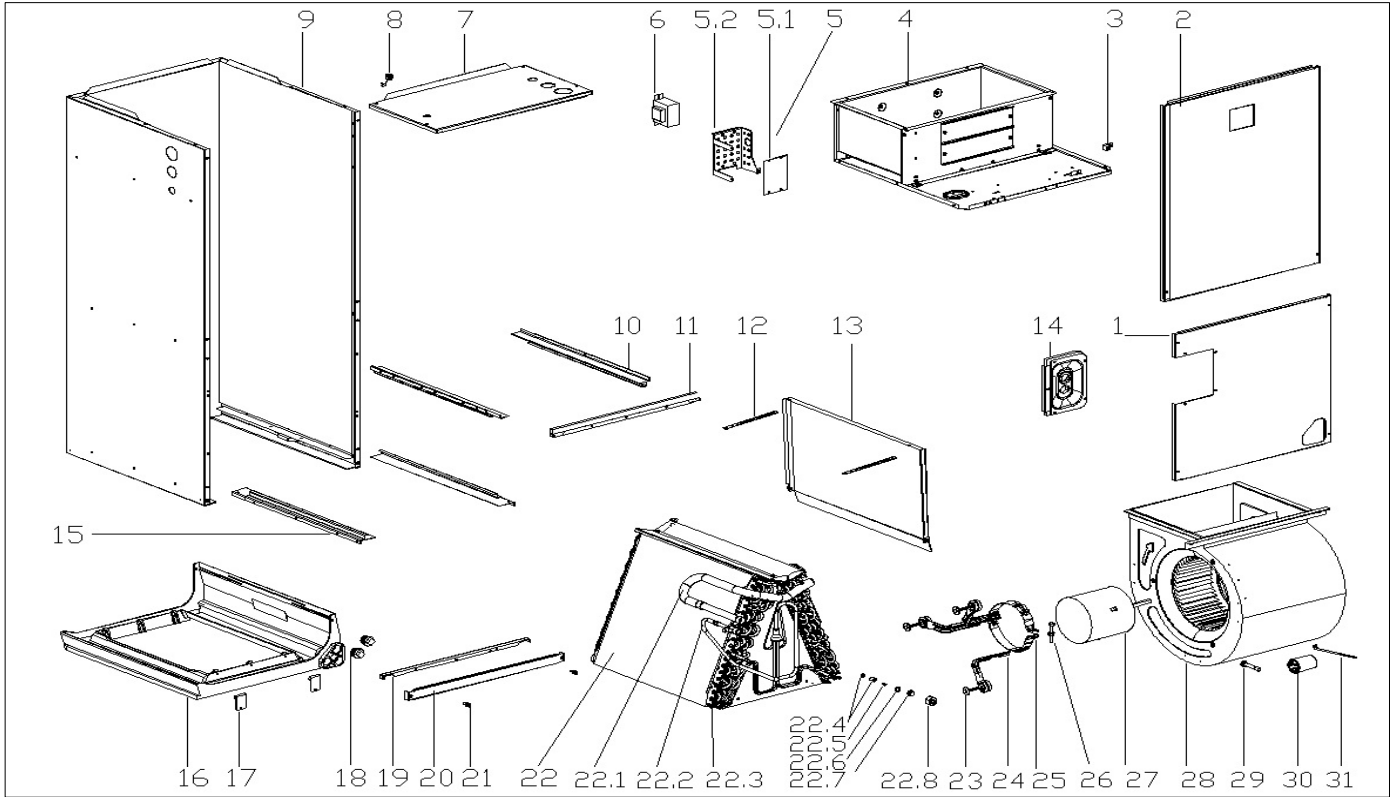

Exploded View

Model LUC2-30-14

ComfortStar®

EX_ID	Spare Parts Code	Part Name(EN)	Qty.	Price	Remarks
-------	------------------	---------------	------	-------	---------

1	12223000010765	Side panel assembly	1.0		
2	12223000002200	Side panel assembly	1.0		
3	11201708000008	Wiring Terminal	1.0		
4	12223000002121	Air duct ass'y	1.0		
5	17223000005757	E-part box assembly	1.0		
5.1	17127700000037	Main control board subassembly	1.0		
5.2	12223000002167	Electric installation board	1.0		
6	11203103000141	Transformer	1.0		
7	12223000002185	Side panel assembly	1.0		
8	12100304000011	Clamp	1.0		
9	12223000002355	Base ass	1.0		
10	12223000001935	Drainage pan supporting board	2.0		
11	12223000010772	Supporter assembly	1.0		
12	12223000010756	Drainage pan clamp	2.0		
13	12223000001204	Drainage pan	1.0		
14	12223000010789	Cover plate ass'y	1.0		
15	12223000010771	Drainage pan supporting board	2.0		
16	12123000000114	Drain pan ass'y	1.0		
17	12223000000028	Fixing board of water collector	2.0		
18	15500402000023	seal plug	2.0		
19	12223100000197	Supporting bar	1.0		
20	12223000002005	Cover board	1.0		
21	11301230000002	Screw	2.0		
22	15823000004406	Evaporator assembly	1.0		
22.1	15223000000165	Output pipe assembly	1.0		
22.2	15423000004540	Evaporator input pipe assembly	1.0		
22.3	15823000004405	Evaporator	2.0		
22.4	15500210000968	Throttle	1.0		
22.5	15500220000027	Valve plug	1.0		
22.6	12100901000010	Sealing ring	1.0		
22.7	15500302000014	Flange joint	1.0		
22.8	15500402000205	Nut	1.0		
23	11301705000031	Bolt	3.0		
24	12223000001932	Supporter subassembly of fan motor	3.0		