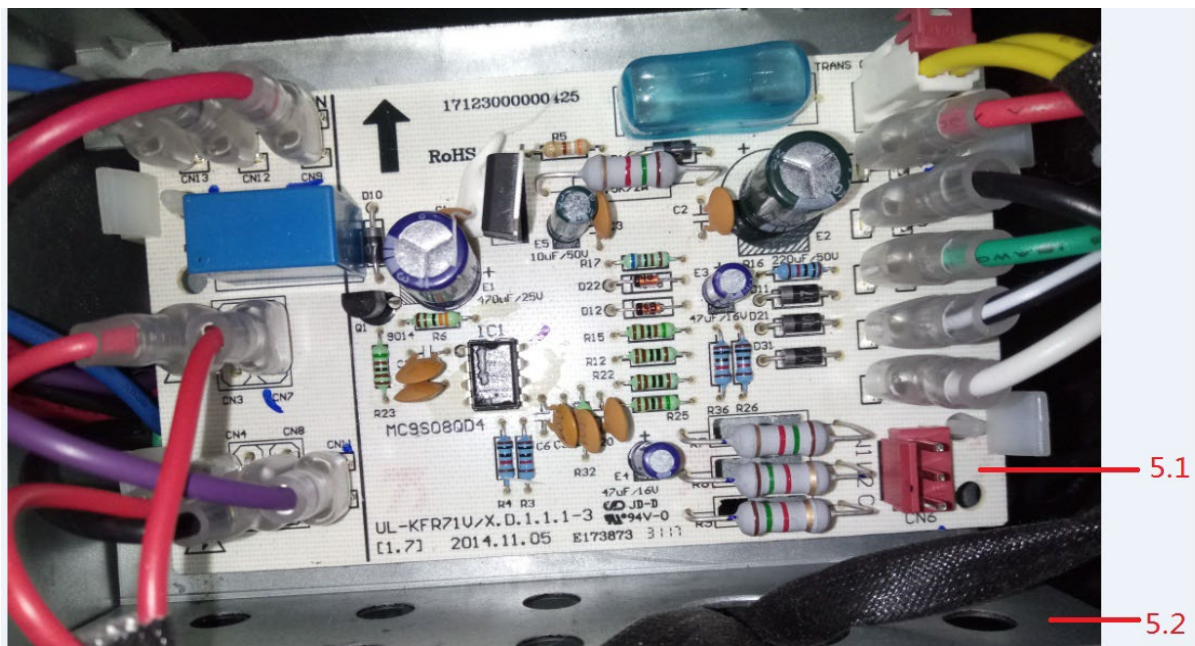

Exploded View

Model LUC2-30-14

ComfortStar®

EX_ID	Spare Parts Code	Part Name(EN)	Qty.	Price	Remarks
-------	------------------	---------------	------	-------	---------

1	12223000010765	Side panel assembly	1.0		
2	12223000002200	Side panel assembly	1.0		
3	11201708000008	Wiring Terminal	1.0		
4	12223000002121	Air duct ass'y	1.0		
5	17223000005757	E-part box assembly	1.0		
5.1	17127700000037	Main control board subassembly	1.0		
5.2	12223000002167	Electric installation board	1.0		
6	11203103000141	Transformer	1.0		
7	12223000002185	Side panel assembly	1.0		
8	12100304000011	Clamp	1.0		
9	12223000002355	Base ass	1.0		
10	12223000001935	Drainage pan supporting board	2.0		
11	12223000010772	Supporter assembly	1.0		
12	12223000010756	Drainage pan clamp	2.0		
13	12223000001204	Drainage pan	1.0		
14	12223000010789	Cover plate ass'y	1.0		
15	12223000010771	Drainage pan supporting board	2.0		
16	12123000000114	Drain pan ass'y	1.0		
17	12223000000028	Fixing board of water collector	2.0		
18	15500402000023	seal plug	2.0		
19	12223100000197	Supporting bar	1.0		
20	12223000002005	Cover board	1.0		
21	11301230000002	Screw	2.0		
22	15823000004406	Evaporator assembly	1.0		
22.1	15223000000165	Output pipe assembly	1.0		
22.2	15423000004540	Evaporator input pipe assembly	1.0		
22.3	15823000004405	Evaporator	2.0		
22.4	15500210000968	Throttle	1.0		
22.5	15500220000027	Valve plug	1.0		
22.6	12100901000010	Sealing ring	1.0		
22.7	15500302000014	Flange joint	1.0		
22.8	15500402000205	Nut	1.0		
23	11301705000031	Bolt	3.0		
24	12223000001932	Supporter subassembly of fan motor	3.0		