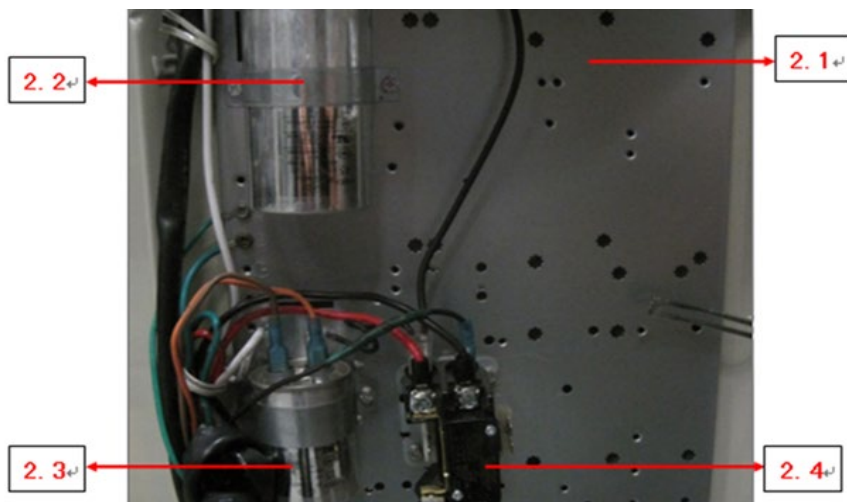

# Exploded View

Model

BAR2-36-14

# ComfortStar®

EX_ID	Spare Parts Code	Part Name(EN)	Qty.	Price	Remarks
1	12223100000223	Top air outlet cover	1.0		
2	17223000004760	E-part box assembly	1.0		
	17223000006219				CSN after*21230xxxx
2.1	12223000010791	Installation plate of electric parts subassembly	1.0		
2.2	17400103000150	Capacitor	1.0		
2.3	17400103000152	Capacitor	1.0		
2.4	11203502000032	AC contactor 24V	1.0		
3	11301512000143	Nut	1.0		
4	12200104000038	Fan	1.0		
5	11002012002425	Motor	1.0		
6	12223000001094	Top cover assembly	1.0		
7	12227700003729	Top cover	1.0		
8	11301002000001	Stainless steel bolts	8.0		
9	12223100000242	Supporting board	1.0		
	12223000A02329				CSN after*21230xxxx
10	12223000005908	Side panel assembly	2.0		
	12223000A02469, 12223000A02470				CSN after*21230xxxx
11	15823000000263	Condenser ass'y	1.0		
11.1	15123000000711	Evaporator connection pipe assembly	1.0		
11.2	15823000000264	Condenser	1.0		
11.3	15123000000736	Condenser input pipe assembly	1.0		
11.4	15123000000738	Output pipe assembly I of condenser	1.0		
12	15423000000580	Stop valve ass'y	1.0		
12.1	15500206000026	Block valve	1.0		
13	15423000003178	Stop valve ass'y	1.0		
13.1	15500206000018	Block valve	1.0		
14	15423000000100	Discharge pipe assembly	1.0		
14.1	17400516000032	Pressure switch	1.0		
15	11102010000410	Fixed speed scroll compressor	1.0		
16	12223000005894	Base assembly	1.0		
17	12223100000345	Clapboard assembly	1.0		
18	17401110000020	Green ground line	1.0		
19	17401203001230	Compressor wire joint ass'y	1.0		