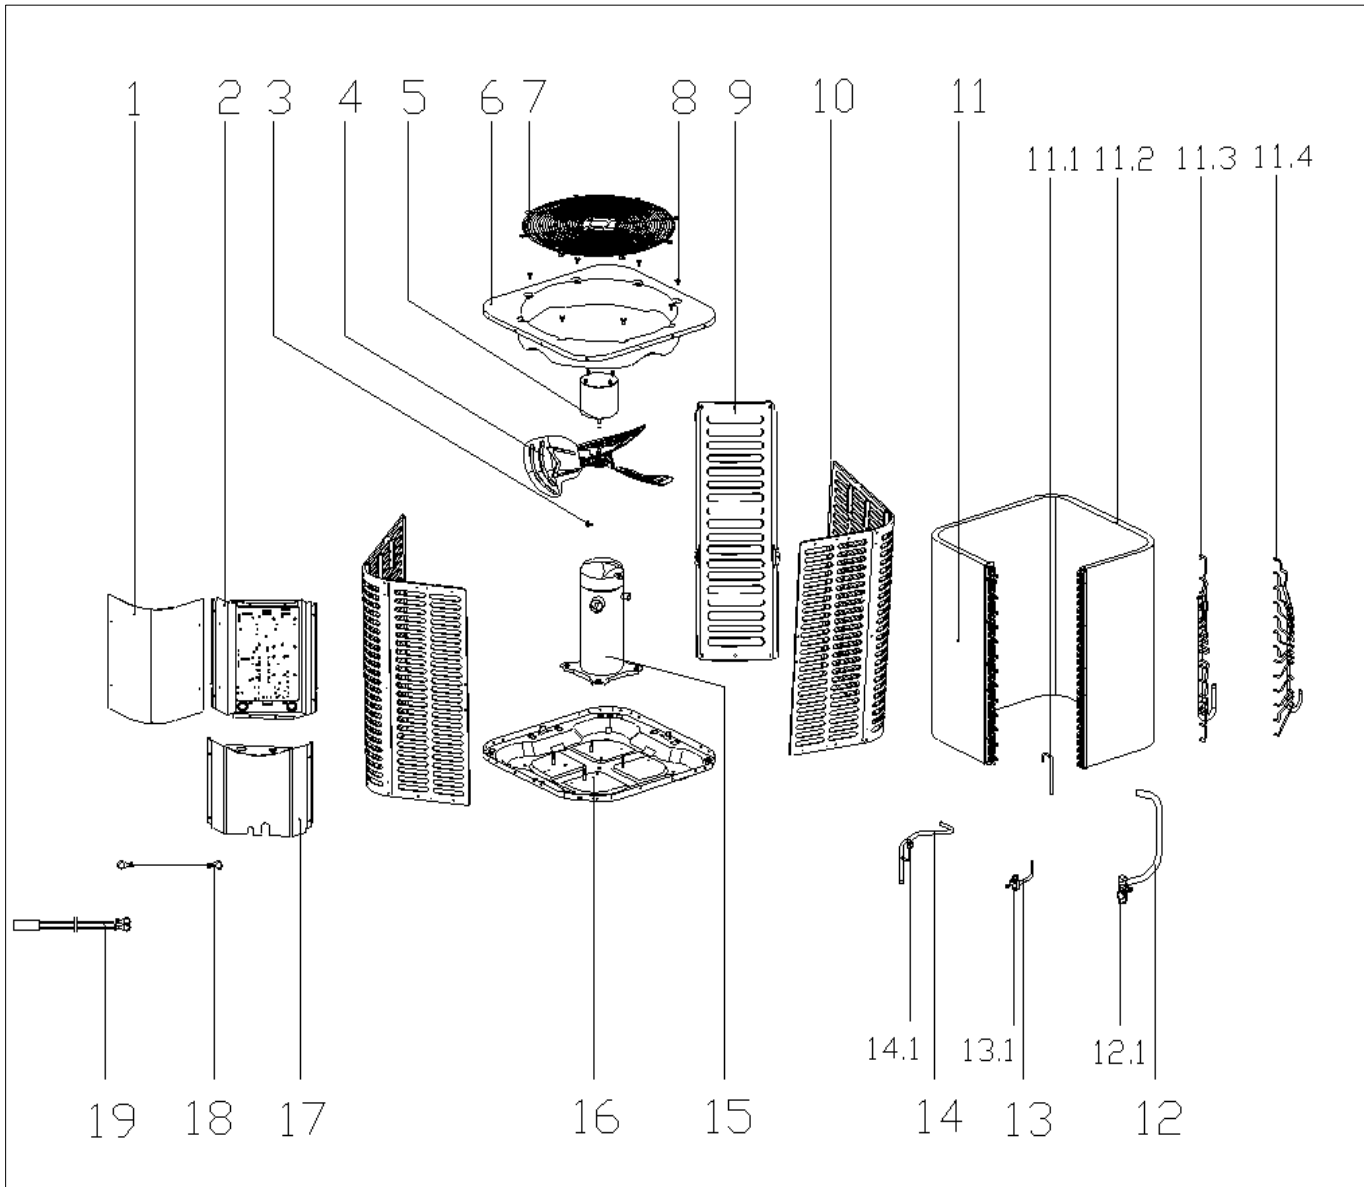

# Exploded View

Model

BAR2-36-14

# ComfortStar®

EX_ID	Spare Parts Code	Part Name(EN)	Qty.	Price	Remarks
1	12223100000223	Top air outlet cover	1.0		
2	17223000004760	E-part box assembly	1.0		
	17223000006219				CSN after*21230xxxx
2.1	12223000010791	Installation plate of electric parts subassembly	1.0		
2.2	17400103000150	Capacitor	1.0		
2.3	17400103000152	Capacitor	1.0		
2.4	11203502000032	AC contactor 24V	1.0		
3	11301512000143	Nut	1.0		
4	12200104000038	Fan	1.0		
5	11002012002425	Motor	1.0		
6	12223000001094	Top cover assembly	1.0		
7	12227700003729	Top cover	1.0		
8	11301002000001	Stainless steel bolts	8.0		
9	12223100000242	Supporting board	1.0		
	12223000A02329				CSN after*21230xxxx
10	12223000005908	Side panel assembly	2.0		
	12223000A02469, 12223000A02470				CSN after*21230xxxx
11	15823000000263	Condenser ass'y	1.0		
11.1	15123000000711	Evaporator connection pipe assembly	1.0		
11.2	15823000000264	Condenser	1.0		
11.3	15123000000736	Condenser input pipe assembly	1.0		
11.4	15123000000738	Output pipe assembly I of condenser	1.0		
12	15423000000580	Stop valve ass'y	1.0		
12.1	15500206000026	Block valve	1.0		
13	15423000003178	Stop valve ass'y	1.0		
13.1	15500206000018	Block valve	1.0		
14	15423000000100	Discharge pipe assembly	1.0		
14.1	17400516000032	Pressure switch	1.0		
15	11102010000410	Fixed speed scroll compressor	1.0		
16	12223000005894	Base assembly	1.0		
17	12223100000345	Clapboard assembly	1.0		
18	17401110000020	Green ground line	1.0		
19	17401203001230	Compressor wire joint ass'y	1.0		