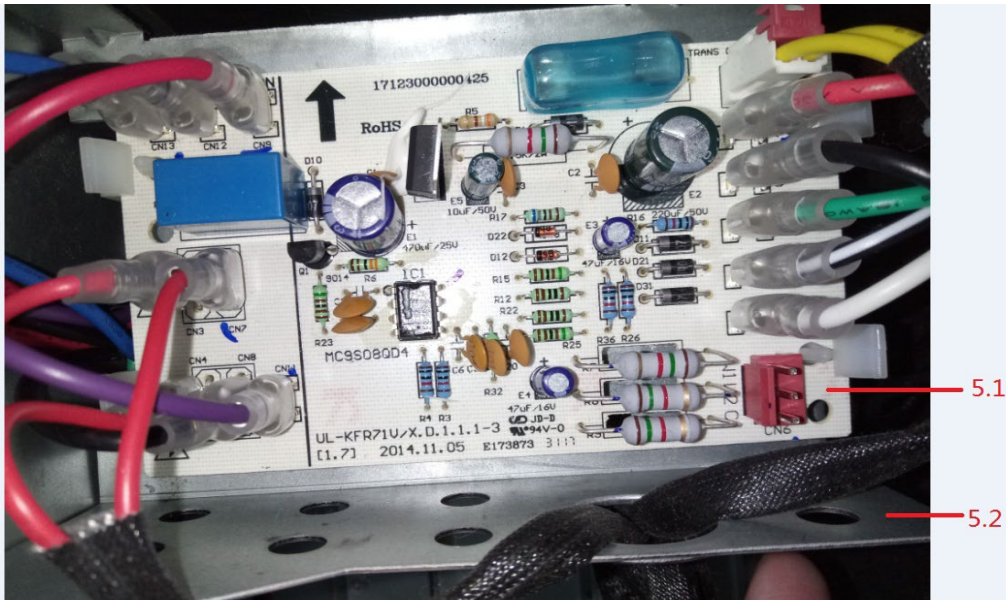

Exploded View

Model

LUC2-42-14

ComfortStar®

EX_ID	Spare Parts Code	Part Name(EN)	Qty.	Price	Remarks
-------	------------------	---------------	------	-------	---------

1	12223000010749	Side panel assembly	1.0		
2	12223000002187	Side panel assembly	1.0		
3	11201708000008	Wiring Terminal	1.0		
4	12223000002127	Air channel ass'y	1.0		
5	17223000005757	E-part box assembly	1.0		
5.1	17127700000037	Main control board subassembly	1.0		
5.2	12223000002167	Electric installation board	1.0		
6	11203103000141	Transformer	1.0		
7	12223000002215	Side panel assembly	1.0		
8	12100304000011	Clamp	1.0		
9	12223000002361	Base assembly	1.0		
10	12223000001940	Drainage pan supporting board	2.0		
11	12223000010767	Supporter assembly	1.0		
12	12223000010756	Drainage pan clamp	2.0		
13	12223000001210	Drainage pan	1.0		
14	12223000010789	Cover plate ass'y	1.0		
15	12223000010759	Drainage pan supporting board	2.0		
16	12123000000110	Drain pan ass'y	1.0		
17	12223000000028	Fixing board of water collector	2.0		
18	15500402000023	seal plug	2.0		
19	12223000002101	Supporting bar	1.0		
20	12223000002000	Cover board	1.0		
21	11301230000002	Screw	2.0		
22	15823000004410	Evaporator assembly	1.0		
22.1	15223000000166	Output pipe assembly	1.0		
22.2	15423000004538	Evaporator input pipe assembly	1.0		
22.3	15823000004403	Evaporator	2.0		
22.4	15500210000968	Throttle	1.0		
22.5	15500220000047	Valve core	1.0		
22.6	12100901000010	Sealing ring	1.0		
22.7	15500302000014	Flange joint	1.0		
22.8	15500402000105	Nut	1.0		
23	11301705000031	Bolt	3.0		
24	12223000001932	Supporter subassembly of fan motor	3.0		