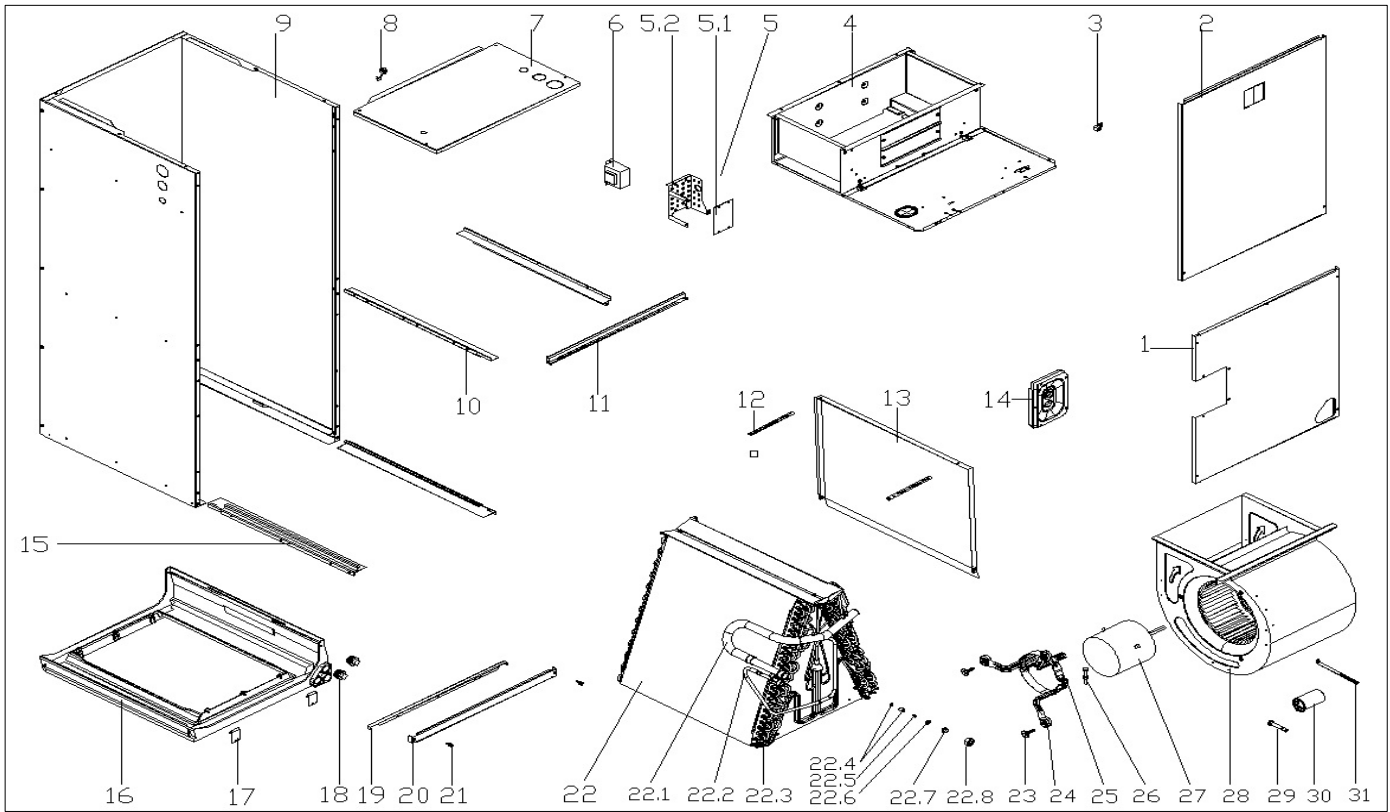

Exploded View

Model

LUC2-42-14

ComfortStar®

EX_ID	Spare Parts Code	Part Name(EN)	Qty.	Price	Remarks
-------	------------------	---------------	------	-------	---------

1	12223000010749	Side panel assembly	1.0		
2	12223000002187	Side panel assembly	1.0		
3	11201708000008	Wiring Terminal	1.0		
4	12223000002127	Air channel ass'y	1.0		
5	17223000005757	E-part box assembly	1.0		
5.1	17127700000037	Main control board subassembly	1.0		
5.2	12223000002167	Electric installation board	1.0		
6	11203103000141	Transformer	1.0		
7	12223000002215	Side panel assembly	1.0		
8	12100304000011	Clamp	1.0		
9	12223000002361	Base assembly	1.0		
10	12223000001940	Drainage pan supporting board	2.0		
11	12223000010767	Supporter assembly	1.0		
12	12223000010756	Drainage pan clamp	2.0		
13	12223000001210	Drainage pan	1.0		
14	12223000010789	Cover plate ass'y	1.0		
15	12223000010759	Drainage pan supporting board	2.0		
16	12123000000110	Drain pan ass'y	1.0		
17	12223000000028	Fixing board of water collector	2.0		
18	15500402000023	seal plug	2.0		
19	12223000002101	Supporting bar	1.0		
20	12223000002000	Cover board	1.0		
21	11301230000002	Screw	2.0		
22	15823000004410	Evaporator assembly	1.0		
22.1	15223000000166	Output pipe assembly	1.0		
22.2	15423000004538	Evaporator input pipe assembly	1.0		
22.3	15823000004403	Evaporator	2.0		
22.4	15500210000968	Throttle	1.0		
22.5	15500220000047	Valve core	1.0		
22.6	12100901000010	Sealing ring	1.0		
22.7	15500302000014	Flange joint	1.0		
22.8	15500402000105	Nut	1.0		
23	11301705000031	Bolt	3.0		
24	12223000001932	Supporter subassembly of fan motor	3.0		