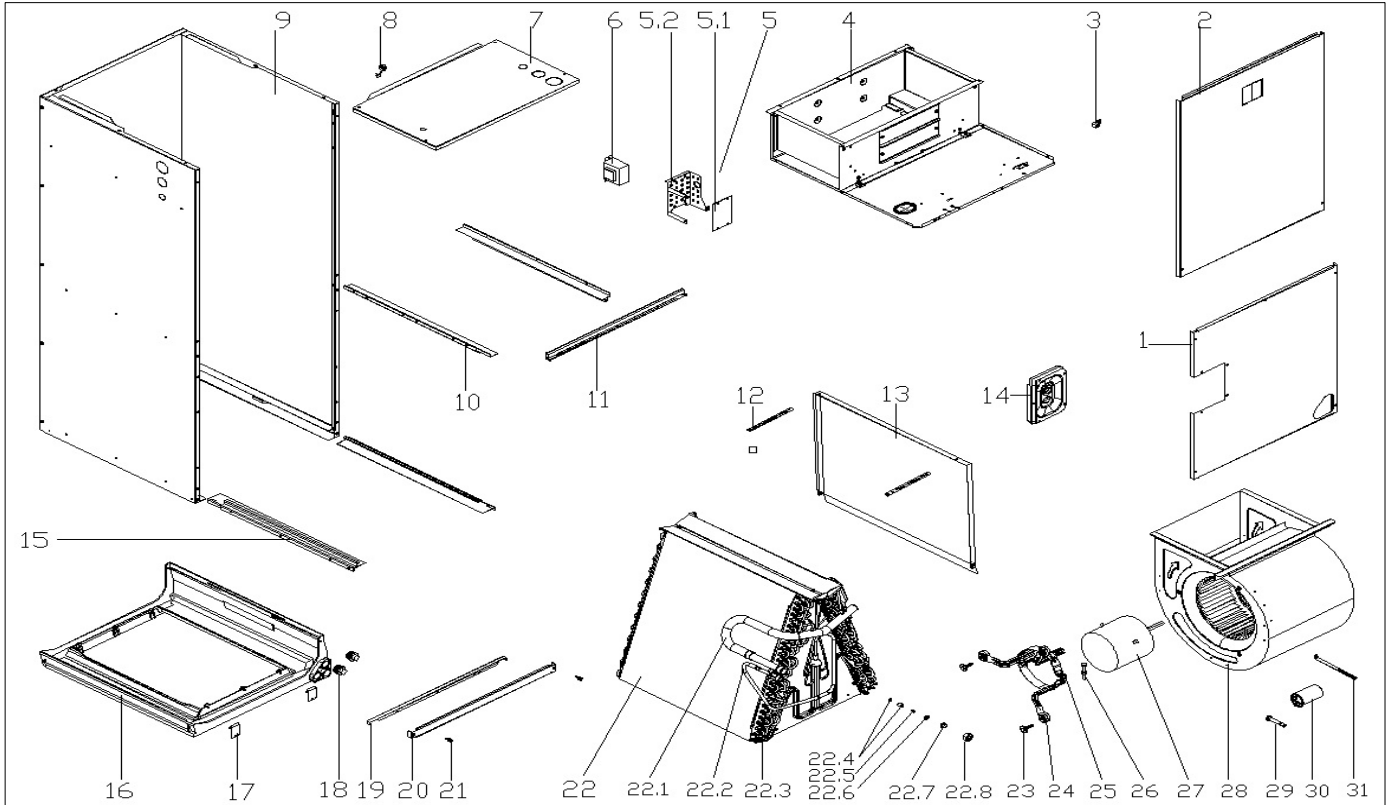

Exploded View

Model

LUC2-48-14

ComfortStar®

EX_ID	Spare Parts Code	Part Name(EN)	Qty.	Price	Remarks
-------	------------------	---------------	------	-------	---------

1	12223000010749	Side panel assembly	1.0		
2	12223000002187	Side panel assembly	1.0		
3	11201708000008	Wiring Terminal	1.0		
4	12223000002127	Air channel ass'y	1.0		
5	17223000005757	E-part box assembly	1.0		
5.1	17127700000037	Main control board subassembly	1.0		
5.2	12223000002167	Electric installation board	1.0		
6	11203103000141	Transformer	1.0		
7	12223000002215	Side panel assembly	1.0		
8	12100304000011	Clamp	1.0		
9	12223000002361	Base assembly	1.0		
10	12223000001940	Drainage pan supporting board	2.0		
11	12223000010767	Supporter assembly	1.0		
12	12223000010756	Drainage pan clamp	2.0		
13	12223000001210	Drainage pan	1.0		
14	12223000010789	Cover plate ass'y	1.0		
15	12223000010759	Drainage pan supporting board	2.0		
16	12123000000110	Drain pan ass'y	1.0		
17	12223000000028	Fixing board of water collector	2.0		
18	15500402000023	seal plug	2.0		
19	12223000002101	Supporting bar	1.0		
20	12223000002000	Cover board	1.0		
21	11301230000002	Screw	2.0		
22	15823000004404	Evaporator assembly	1.0		
22.1	15223000000166	Output pipe assembly	1.0		
22.2	15423000004538	Evaporator input pipe assembly	1.0		
22.3	15823000004403	Evaporator	2.0		
22.4	15500210000968	Throttle	1.0		
22.5	15500220000015	Valve plug	1.0		
22.6	12100901000010	Sealing ring	1.0		
22.7	15500302000014	Flange joint	1.0		
22.8	15500402000191	Nut	1.0		
23	11301705000031	Bolt	3.0		
24	12223000001932	Supporter subassembly of fan motor	3.0		