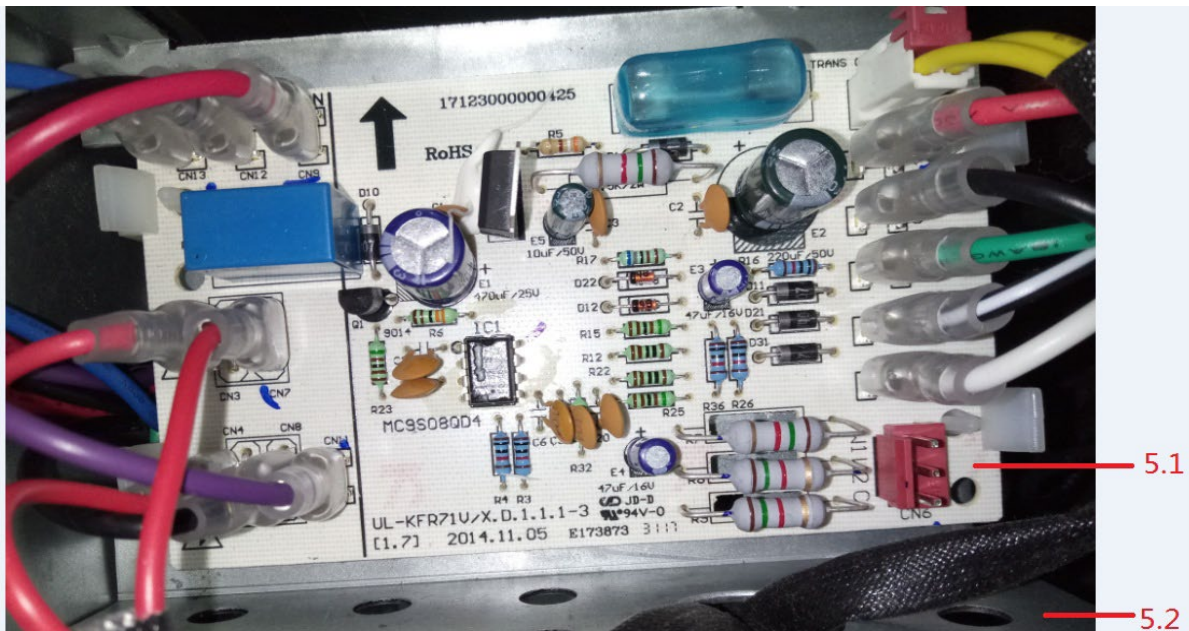

Exploded View

Model

LUC2-48-14

ComfortStar®

EX_ID	Spare Parts Code	Part Name(EN)	Qty.	Price	Remarks
-------	------------------	---------------	------	-------	---------

1	12223000010749	Side panel assembly	1.0		
2	12223000002187	Side panel assembly	1.0		
3	11201708000008	Wiring Terminal	1.0		
4	12223000002127	Air channel ass'y	1.0		
5	17223000005757	E-part box assembly	1.0		
5.1	17127700000037	Main control board subassembly	1.0		
5.2	12223000002167	Electric installation board	1.0		
6	11203103000141	Transformer	1.0		
7	12223000002215	Side panel assembly	1.0		
8	12100304000011	Clamp	1.0		
9	12223000002361	Base assembly	1.0		
10	12223000001940	Drainage pan supporting board	2.0		
11	12223000010767	Supporter assembly	1.0		
12	12223000010756	Drainage pan clamp	2.0		
13	12223000001210	Drainage pan	1.0		
14	12223000010789	Cover plate ass'y	1.0		
15	12223000010759	Drainage pan supporting board	2.0		
16	12123000000110	Drain pan ass'y	1.0		
17	12223000000028	Fixing board of water collector	2.0		
18	15500402000023	seal plug	2.0		
19	12223000002101	Supporting bar	1.0		
20	12223000002000	Cover board	1.0		
21	11301230000002	Screw	2.0		
22	15823000004404	Evaporator assembly	1.0		
22.1	15223000000166	Output pipe assembly	1.0		
22.2	15423000004538	Evaporator input pipe assembly	1.0		
22.3	15823000004403	Evaporator	2.0		
22.4	15500210000968	Throttle	1.0		
22.5	15500220000015	Valve plug	1.0		
22.6	12100901000010	Sealing ring	1.0		
22.7	15500302000014	Flange joint	1.0		
22.8	15500402000191	Nut	1.0		
23	11301705000031	Bolt	3.0		
24	12223000001932	Supporter subassembly of fan motor	3.0		