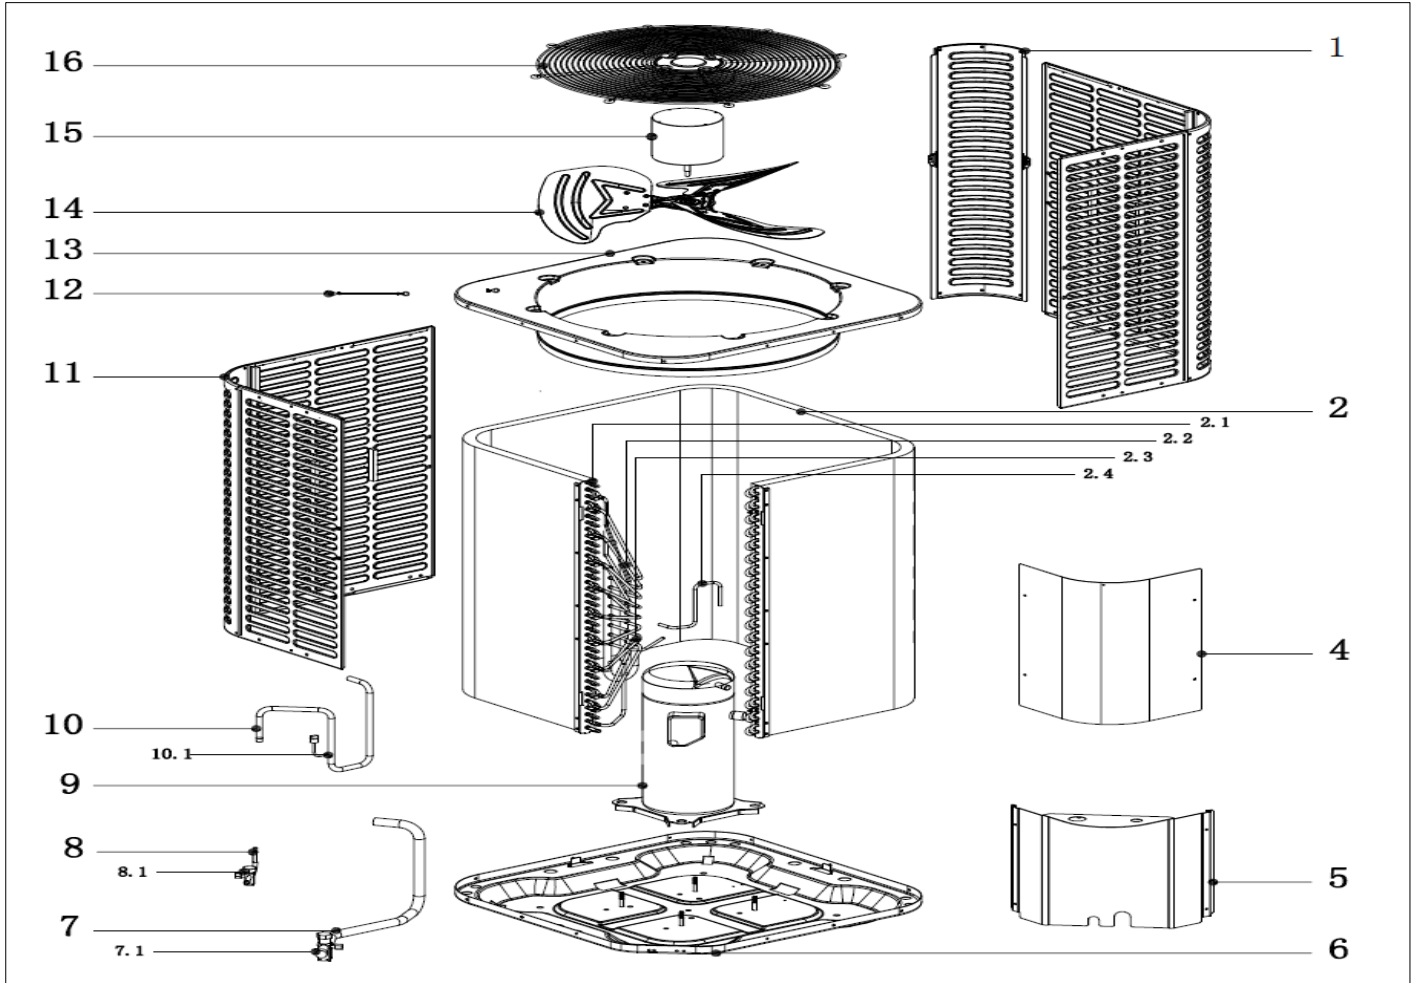

Exploded View

Model

BAR2-60-14

ComfortStar®

EX_ID	Spare Parts Code	Part Name(EN)	Qty.	Price	Remarks
-------	------------------	---------------	------	-------	---------

1	12223100000243	Supporting board	1.0		
2	15823000000982	Condenser ass'y	1.0		
2.1	15823000000983	Condenser	1.0		
2.2	15123000000742	Output pipe assembly I of condenser	1.0		
2.3	15123000004421	Condenser input pipe assembly	1.0		
2.4	15123000000741	Evaporator connection pipe assembly	1.0		
3	17223000002290	E-part box assembly	1.0		
3.1	12223100000267	Installation plate of electric parts subassembly	1.0		
3.2	17400103000133	Capacitor	1.0		
3.3	11203502000032	AC contactor 24V	1.0		
3.4	17400103000151	Capacitor	1.0		
4	12223100000223	Top air outlet cover	1.0		
5	12223100000240	Clapboard assembly	1.0		
6	12223000005894	Base assembly	1.0		
7	15423000001316	Stop valve ass'y	1.0		
7.1	15500206000017	Block valve	1.0		
8	15423000003178	Stop valve ass'y	1.0		
8.1	15500206000018	Block valve	1.0		
9	11102010000369	Fixed speed scroll compressor	1.0		
10	15423000001317	Discharge pipe ass'y	1.0		
10.1	17400516000032	Pressure switch	1.0		
11	12223000002569	Side panel assembly	2.0		
	12223000002572,12223000A02929,12223000A02870				CSN after*21230xxxx
12	17401203001230	Compressor wire joint ass'y	1.0		
13	12223000001094	Top cover assembly	1.0		
14	12200104000038	Fan	1.0		
15	11002012000741	Motor	1.0		
16	12227700003729	Top cover	1.0		