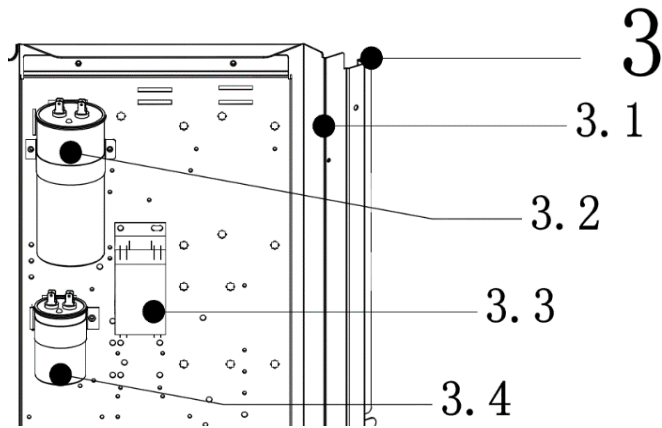

Exploded View

Model

BAR2-60-14

ComfortStar®

EX_ID	Spare Parts Code	Part Name(EN)	Qty.	Price	Remarks
-------	------------------	---------------	------	-------	---------

1	12223100000243	Supporting board	1.0		
2	15823000000982	Condenser ass'y	1.0		
2.1	15823000000983	Condenser	1.0		
2.2	15123000000742	Output pipe assembly I of condenser	1.0		
2.3	15123000004421	Condenser input pipe assembly	1.0		
2.4	15123000000741	Evaporator connection pipe assembly	1.0		
3	17223000002290	E-part box assembly	1.0		
3.1	12223100000267	Installation plate of electric parts subassembly	1.0		
3.2	17400103000133	Capacitor	1.0		
3.3	11203502000032	AC contactor 24V	1.0		
3.4	17400103000151	Capacitor	1.0		
4	12223100000223	Top air outlet cover	1.0		
5	12223100000240	Clapboard assembly	1.0		
6	12223000005894	Base assembly	1.0		
7	15423000001316	Stop valve ass'y	1.0		
7.1	15500206000017	Block valve	1.0		
8	15423000003178	Stop valve ass'y	1.0		
8.1	15500206000018	Block valve	1.0		
9	11102010000369	Fixed speed scroll compressor	1.0		
10	15423000001317	Discharge pipe ass'y	1.0		
10.1	17400516000032	Pressure switch	1.0		
11	12223000002569	Side panel assembly	2.0		
	12223000002572,12223000A02929,12223000A02870				CSN after*21230xxxx
12	17401203001230	Compressor wire joint ass'y	1.0		
13	12223000001094	Top cover assembly	1.0		
14	12200104000038	Fan	1.0		
15	11002012000741	Motor	1.0		
16	12227700003729	Top cover	1.0		