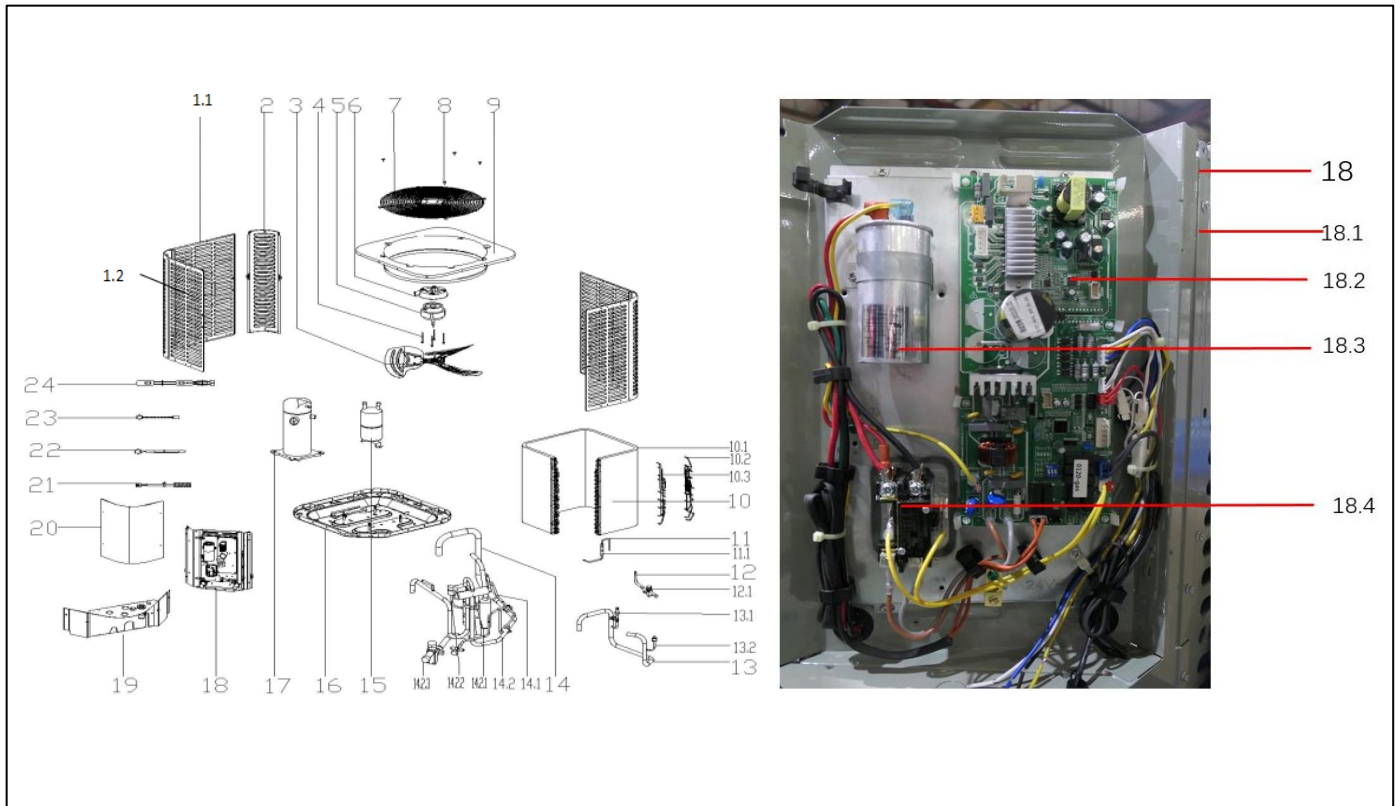

Exploded View

Model

BAH5-18-15

ComfortStar®

EX_ID	Spare Parts Code	Part Name(EN)	Qty.	Price	Remarks
1.1	12223000A02339	Side panel assembly	2		
1.2	12223000A02341	Side panel assembly	2		
2	12223000A02329	Support Plate	3		
3	12200104000008	Axial fan	1		
4	11301805000012	Motor Mounting bolt	4		
5	11002015016400	Brushless DC Motor	1		
6	121230000000464	Motor installation board ass'y	1		
7	129230000000033	Grille	1		
8	11301002000001	Stainless steel bolts	4		

9	12223000005912	Top cover assembly	1		
10	15823000004421	Condenser ass'y	1		
10.1	15823000004422	Condenser A	1		
10.2	15123000000754	Condenser inlet pipe ass'y	1		
10.3	15423000004578	Condenser outlet pipe ass'y	1		
11	15423000004583	Throttle assembly	1		
11.1	15500210000356	One way valve	1		
12	15423000003178	Stop valve ass'y	1		
12.1	15500206000018	Block valve	1		
13	15423000005719	Suction pipe ass'y	1		
13.1	15427000001439	Fusible plug assembly	1		
13.2	17400516000149	Pressure switch	1		
14	15423000005718	4-way valve ass'y	1		
14.1	15123000010875	Pipe joint ass'y	1		
14.2	15423000005720	4-way valve assembly	1		
14.2.1	15500216000091	4-way valve ass'y	1		
14.2.2	17400516000032	Pressure switch	1		
14.2.3	15500206000026	Block valve	1		
15	15500508000080	Accumulator cylinder	1		
16	12223000005897	Base assembly	1		
17	11102010000415	Fixed Speed Scroll compressor	1		
18.1	12223000015848	Installation plate of electric parts subassembly	1		
18.2	17123000A03565	Outdoor main control board assembly	1		
18.3	17400103000146	Capacitor	1		
18.4	11203502000032	AC contactor	1		
19	12223000016089	Side panel assembly	1		
20	12223000A05994	Side panel assembly	1		
21	17400513003814	Discharge Temperature switch	1		
22	11201007000073	Room Temperature Sensor	1		
23	11201007000136	Pipe Temperature Sensor	1		
24	17402001000053	Compressor Electric Heater	1		