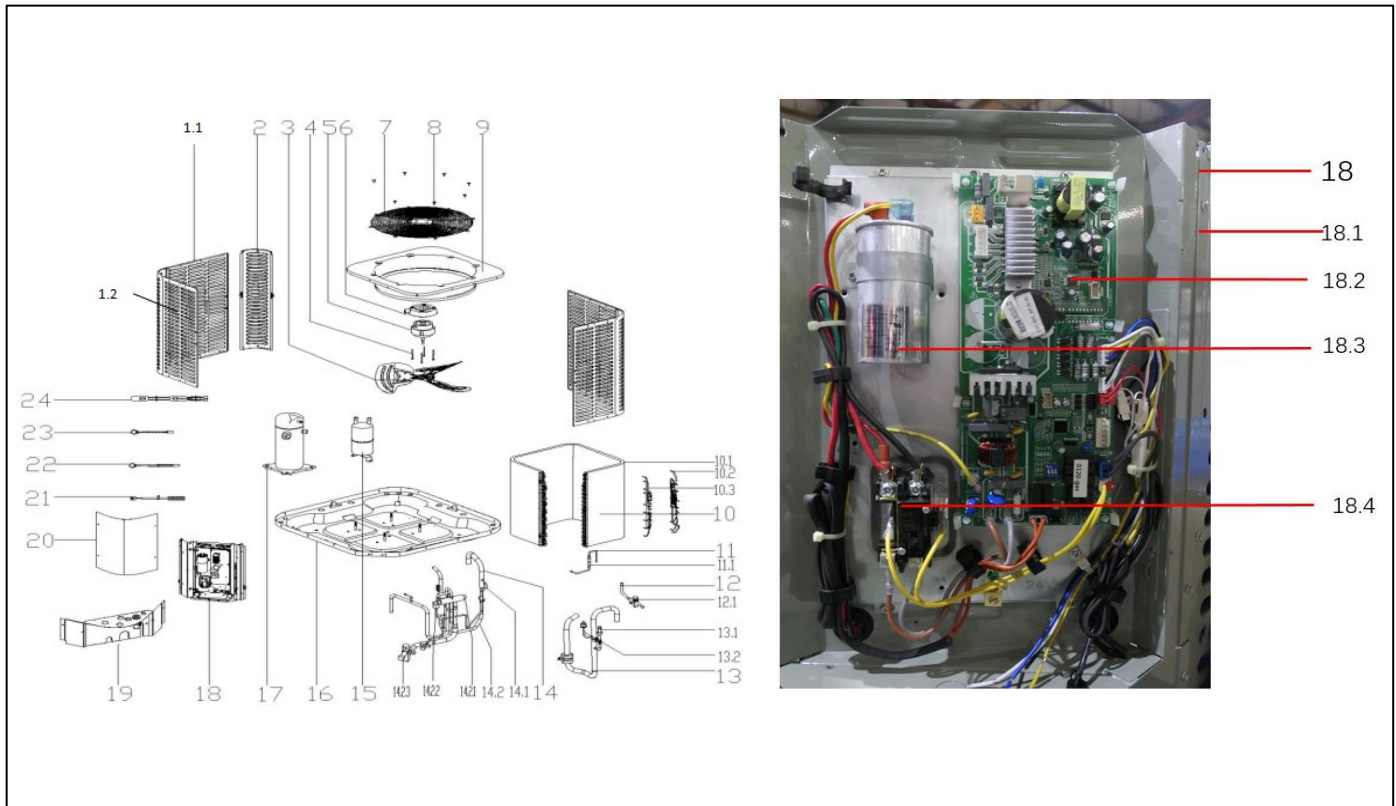

Exploded View

Model

BAH5-24-15

ComfortStar®

EX_ID	Spare Parts Code	Part Name(EN)	Qty.	Price	Remarks
1.1	12223000A02330	Side panel assembly	2		
1.2	12223000A02331	Side panel assembly	2		
2	12223000A02329	Support Plate	3		
3	12200104000032	Axial Flow Fan	1		
4	11301805000012	Motor Mounting bolt	4		
5	11002015016400	Brushless DC Motor	1		
6	121230000000464	Motor installation board ass'y	1		
7	129230000000028	Grille, top cover	1		
8	11301002000001	Stainless steel bolts	8		

9	12223000001097	Top cover assembly	1		
10	15823000004426	B unit condenser assembly	1		
10.1	15823000004425	Condenser A	1		
10.2	15123000010913	Condenser inlet pipe ass'y	1		
10.3	15423000004591	Condenser outlet pipe ass'y	1		
11	15423000004582	Throttle assembly	1		
11.1	15500210000405	One-way pipeline throttle valve	1		
12	15423000003178	Stop valve ass'y	1		
12.1	15500206000018	Block valve	1		
13	15423000005728	Suction pipe ass'y	1		
13.1	15427000001439	Fusible plug assembly	1		
13.2	17400516000149	Pressure switch	1		
14	15423000005726	4-way valve ass'y	1		
14.1	15123000013411	Pipe joint ass'y	1		
14.2	15423000005722	4-way valve assembly	1		
14.2.1	15500216000091	4-way valve ass'y	1		
14.2.2	17400516000032	Pressure switch	1		
14.2.3	15500206000026	Block valve	1		
15	15500508000080	Accumulator cylinder	1		
16	12223000005895	Base assembly	1		
17	11102010000413	Fixed Speed Scroll compressor	1		
18.1	12223000015849	Installation plate of electric parts subassembly	1		
18.2	17123000A03565	Outdoor main control board assembly	1		
18.3	17400103000146	Capacitor	1		
18.4	11203502000032	AC contactor	1		
19	12223000016089	Side panel assembly	1		
20	12223000A05994	Side panel assembly	1		
21	17400513003814	Discharge Temperature switch	1		
22	11201007000073	Room Temperature Sensor	1		
23	11201007000136	Pipe Temperature Sensor	1		
24	17402001000053	Compressor Electric Heater	1		