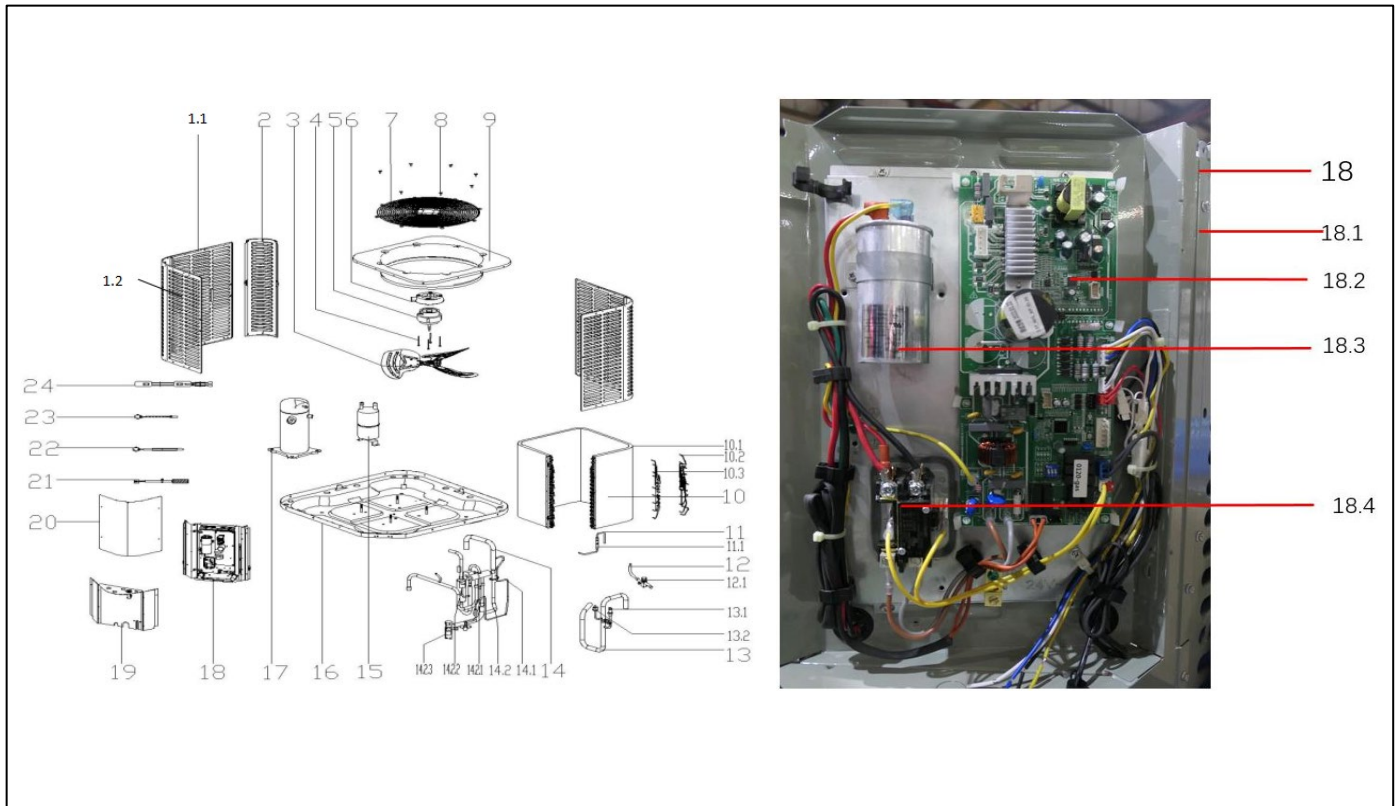

Exploded View

Model

BAH5-36-15

ComfortStar®

EX_ID	Spare Parts Code	Part Name(EN)	Qty.	Price	Remarks
1.1	12223000A03410	Side panel assembly	2		
1.2	12223000A03411	Side panel assembly	2		
2	12223000002572	Side panel assembly	3		
3	12200104000032	Axial Flow Fan	1		
4	11301805000012	Motor Mounting bolt	4		
5	11002015015328	Brushless DC Motor	1		
6	12123000000464	Motor installation board ass'y	1		
7	12923000000028	Grille, top cover	1		
8	11301002000001	Stainless steel bolts	8		

9	12223000001097	Top cover assembly	1		
10	15823000004429	Condenser ass'y	1		
10.1	15823000004430	Condenser A	1		
10.2	15123000010945	Condenser inlet pipe ass'y	1		
10.3	15423000004597	Condenser outlet pipe ass'y	1		
11	15423000004595	Throttle assembly	1		
11.1	15500210000377	One-way throttle valve pipe	1		
12	15423000003178	Stop valve ass'y	1		
12.1	15500206000018	Block valve	1		
13	15423000005733	Suction pipe ass'y	1		
13.1	15427000001439	Fusible plug assembly	1		
13.2	17400516000149	Pressure switch	1		
14	15423000005732	4-way valve ass'y	1		
14.1	15123000013420	Pipe joint ass'y	1		
14.2	15423000005730	4-way valve assembly	1		
14.2.1	15500216000091	4-way valve ass'y	1		
14.2.2	17400516000032	Pressure switch	1		
14.2.3	15500206000026	Block valve	1		
15	15500508001115	Accumulator cylinder	1		
16	12223000005895	Base assembly	1		
17	11102010000410	Fixed Speed Scroll compressor	1		
18.1	12223000015849	Installation plate of electric parts subassembly	1		
18.2	17123000A03565	Outdoor main control board assembly	1		
18.3	17400103000150	Capacitor	1		
18.4	11203502000032	AC contactor	1		
19	12223000016090	Side panel assembly	1		
20	12223000A05994	Side panel assembly	1		
21	17400513003814	Discharge Temperature switch	1		
22	11201007000073	Room Temperature Sensor	1		
23	11201007000136	Pipe Temperature Sensor	1		
24	17402001000053	Compressor Electric Heater	1		