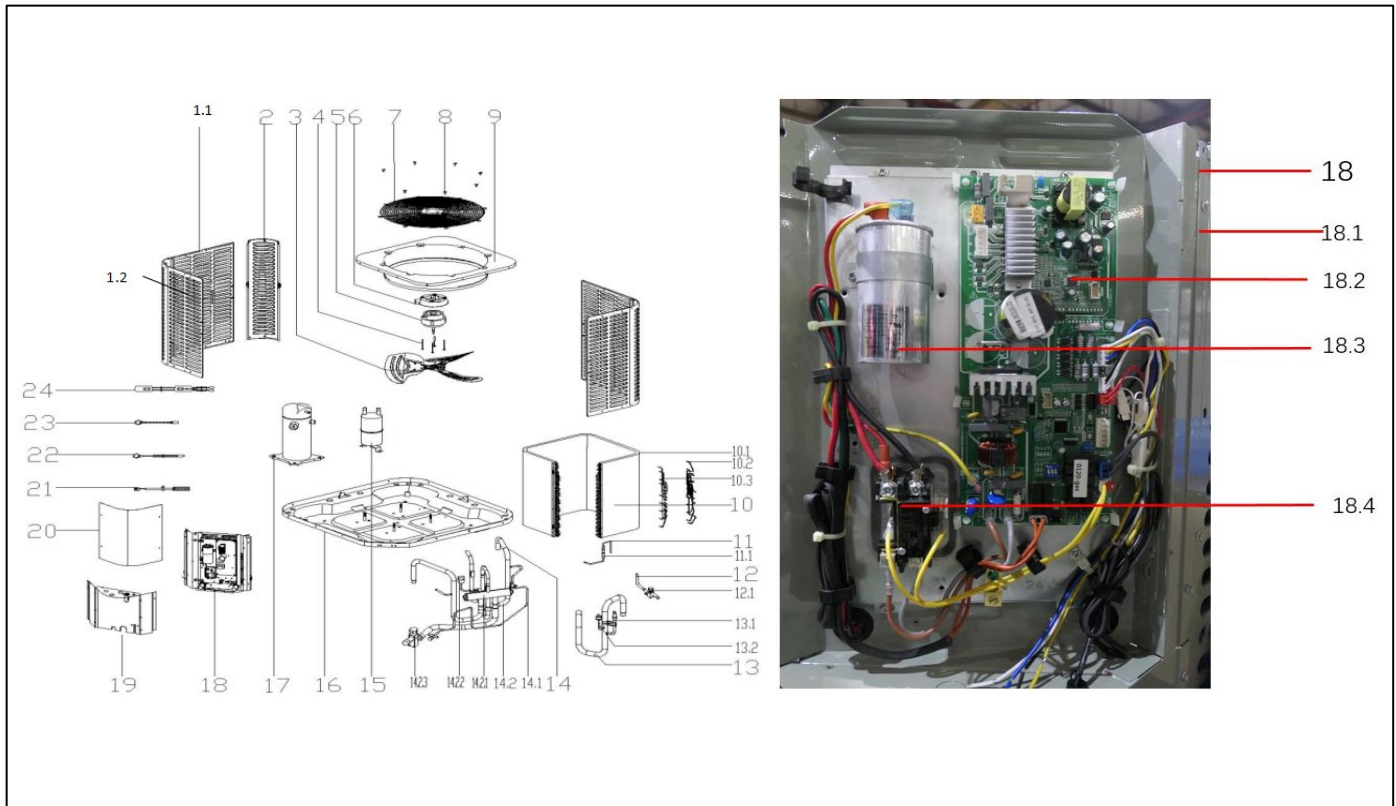

Exploded View

Model

BAH5-42-15

ComfortStar®

EX_ID	Spare Parts Code	Part Name(EN)	Qty.	Price	Remarks
1.1	12223000A02870	Side panel assembly	2		
1.2	12223000A02929	Side panel assembly	2		
2	12223000002572	Side panel assembly	3		
3	12200104000038	Fan	1		
4	11301805000012	Motor Mounting bolt	4		
5	11002015015328	Brushless DC Motor	1		
6	12123000000464	Motor installation board ass'y	1		
7	12227700003729	Top Cover	1		
8	11301002000001	Stainless steel bolts	8		

9	12223000001094	Top cover assembly	1		
10	15823000004786	Condenser ass'y	1		
10.1	15823000004787	Condenser	1		
10.2	15123000010945	Condenser inlet pipe ass'y	1		
10.3	15423000004597	Condenser outlet pipe ass'y	1		
11	15423000004599	Throttle assembly	1		
11.1	15500210000388	Throttle	1		
12	15423000003178	Stop valve ass'y	1		
12.1	15500206000018	Block valve	1		
13	15423000005731	Suction pipe ass'y	1		
13.1	15427000001439	Fusible plug assembly	1		
13.2	17400516000149	Pressure switch	1		
14	15423000005723	4-way valve ass'y	1		
14.1	15123000013420	Pipe joint ass'y	1		
14.2	15423000005724	4-way valve assembly	1		
14.2.1	15500216002243	4-way valve ass'y	1		
14.2.2	17400516000032	Pressure switch	1		
14.2.3	15500206000017	Bar-Stock Service Valve	1		
15	15500508001115	Accumulator cylinder	1		
16	12223000005894	Base assembly	1		
17	11102010000412	Fixed Speed Scroll compressor	1		
18.1	12223000015849	Installation plate of electric parts subassembly	1		
18.2	17123000A03565	Outdoor main control board assembly	1		
18.3	17400103000150	Capacitor	1		
18.4	11203502000032	AC contactor	1		
19	12223000016090	Side panel assembly	1		
20	12223000A05994	Side panel assembly	1		
21	17400513003814	Discharge Temperature switch	1		
22	11201007000073	Room Temperature Sensor	1		
23	11201007000136	Pipe Temperature Sensor	1		
24	17402001000033	Crankcase electric heater	1		