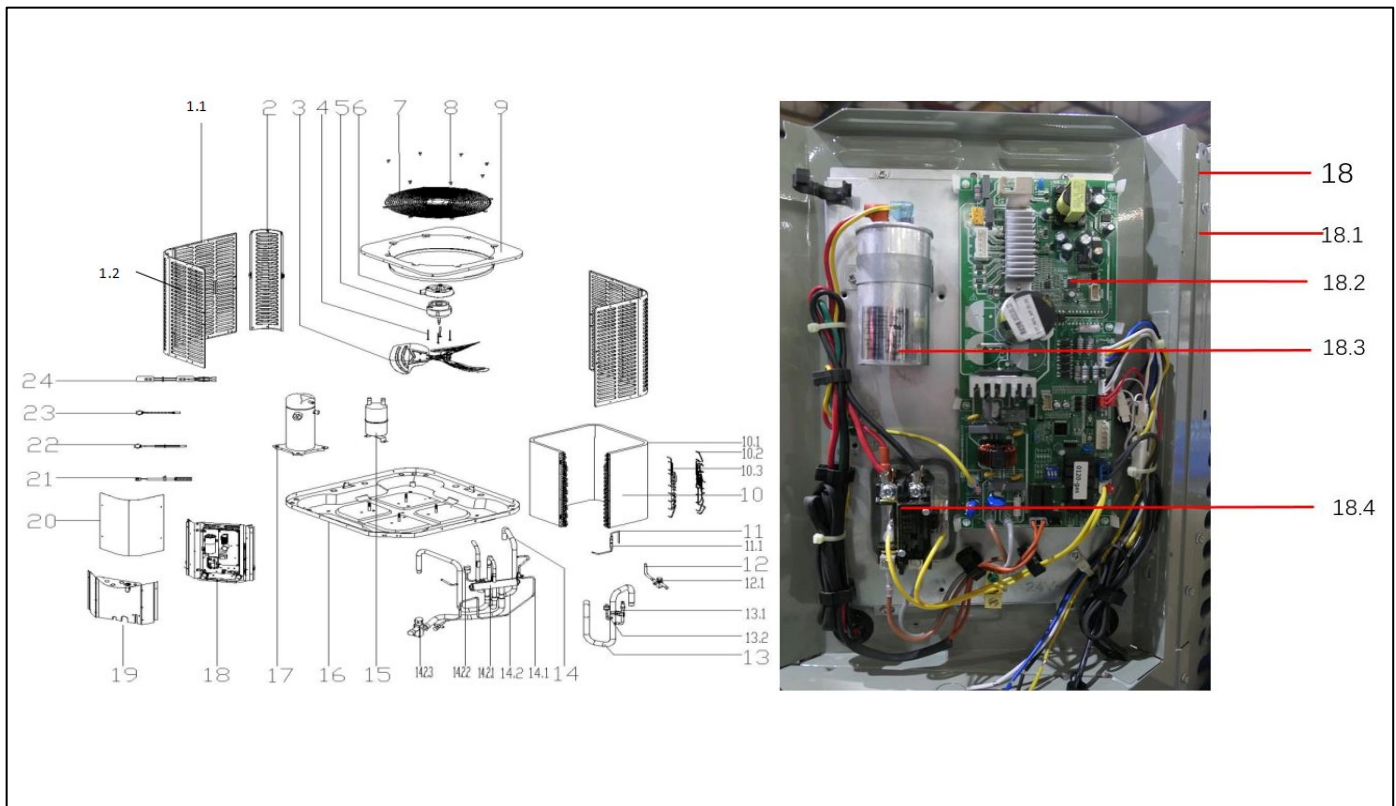

# Exploded View

Model

BAH5-48-15

**ComfortStar®**

EX_ID	Spare Parts Code	Part Name(EN)	Qty.	Price	Remarks
1.1	12223000A02870	Side panel assembly	2		
1.2	12223000A02929	Side panel assembly	2		
2	12223000002572	Side panel assembly	3		
3	12200104000038	Fan	1		
4	11301805000012	Motor Mounting bolt	2		
5	11002015015328	Brushless DC Motor	1		
6	12123000000464	Motor installation board ass'y	1		
7	12227700003729	Top Cover	1		
8	11301002000001	Stainless steel bolts	8		

9	12223000001094	Top cover assembly	1		
10	15823000004786	Condenser ass'y	1		
10.1	15823000004787	Condenser	1		
10.2	15123000010945	Condenser inlet pipe ass'y	1		
10.3	15423000004597	Condenser outlet pipe ass'y	1		
11	15423000004598	Throttle assembly	1		
11.1	15500210000389	Throttle	1		
12	15423000003178	Stop valve ass'y	1		
12.1	15500206000018	Block valve	1		
13	15423000005731	Suction pipe ass'y	1		
13.1	15427000001439	Fusible plug assembly	1		
13.2	17400516000149	Pressure switch	1		
14	15423000005723	4-way valve ass'y	1		
14.1	15123000013420	Pipe joint ass'y	1		
14.2	15423000005724	4-way valve assembly	1		
14.2.1	15500216002243	4-way valve ass'y	1		
14.2.2	17400516000032	Pressure switch	1		
14.2.3	15500206000017	Bar-Stock Service Valve	1		
15	15500508001115	Accumulator cylinder	1		
16	12223000005894	Base assembly	1		
17	11102010001185	Fixed Speed Scroll compressor	1		
18.1	12223000015849	Installation plate of electric parts subassembly	1		
18.2	17123000A03565	Outdoor main control board assembly	1		
18.3	17400103000133	Capacitor	1		
18.4	11203502000032	AC contactor	1		
19	12223000016090	Side panel assembly	1		
20	12223000A05994	Side panel assembly	1		
21	17400513003814	Discharge Temperature switch	1		
22	11201007000073	Room Temperature Sensor	1		
23	11201007000136	Pipe Temperature Sensor	1		
24	17402001000033	Crankcase electric heater	1		