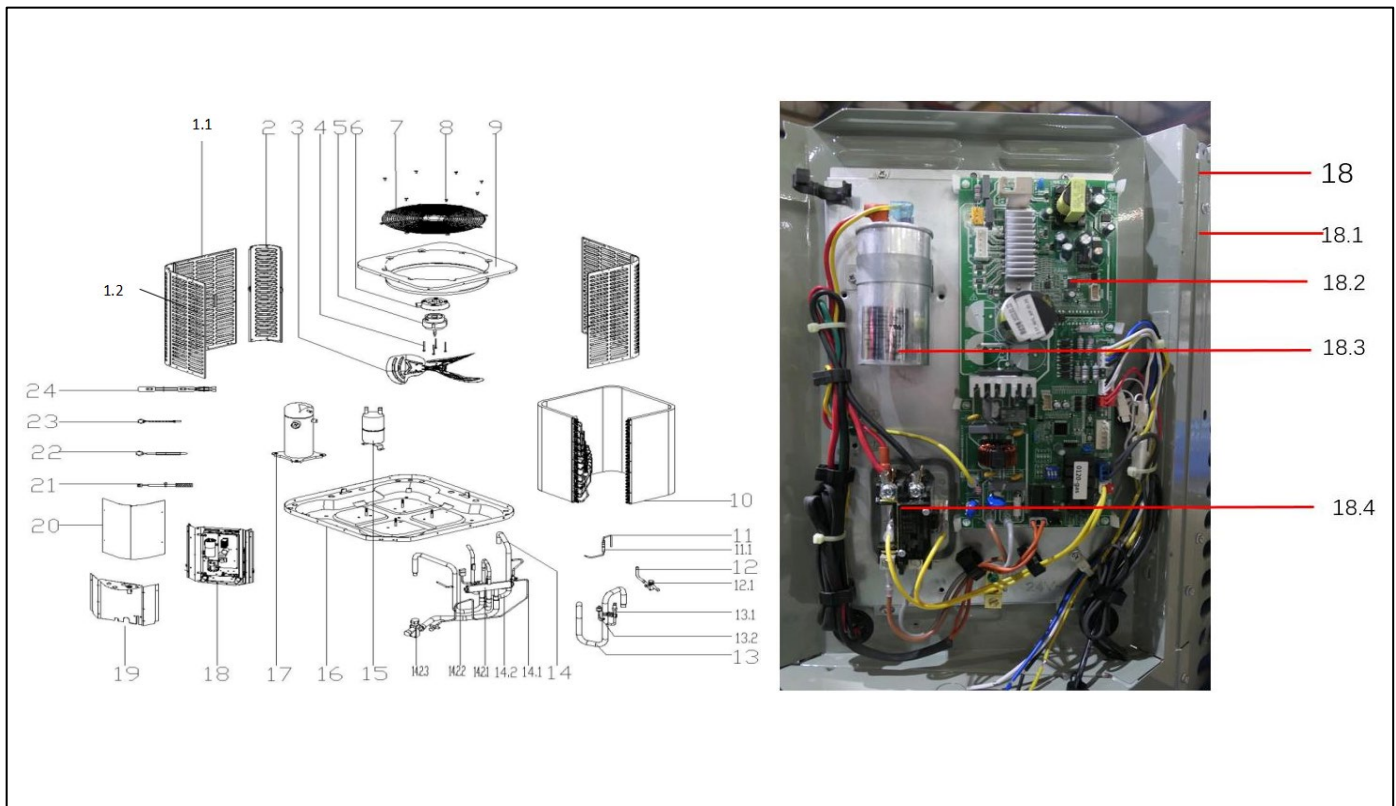

Exploded View

Model

BAH5-60-15

ComfortStar®

EX_ID	Spare Parts Code	Part Name(EN)	Qty.	Price	Remarks
1.1	12223000A02870	Side panel assembly	2		
1.2	12223000A02929	Side panel assembly	2		
2	12223000002572	Side panel assembly	3		
3	12200104000032	Axial Flow Fan	1		
4	11301805000012	Motor Mounting bolt	4		
5	11002015015328	Brushless DC Motor	1		
6	12123000000464	Motor installation board ass'y	1		
7	12227700003729	Top Cover	1		
8	11301002000001	Stainless steel bolts	8		

9	12223000001094	Top cover assembly	1		
10	15823000004783	Condensor ass'y	1		
11	15423000004618	Throttle assembly	1		
11.1	15500210000376	Throttle	1		
12	15423000003178	Stop valve ass'y	1		
12.1	15500206000018	Block valve	1		
13	15423000005731	Suction pipe ass'y	1		
13.1	15427000001439	Fusible plug assembly	1		
13.2	17400516000149	Pressure switch	1		
14	15423000005729	4-way valve ass'y	1		
14.1	15123000013420	Pipe joint ass'y	1		
14.2	15423000005725	4-way valve assembly	1		
14.2.1	15500216002243	4-way valve ass'y	1		
14.2.2	17400516000032	Pressure switch	1		
14.2.3	15500206000017	Bar-Stock Service Valve	1		
15	15500508001115	Accumulator cylinder	1		
16	12223000005894	Base assembly	1		
17	11102010001184	Fixed Speed Scroll compressor	1		
18.1	12223000015849	Installation plate of electric parts subassembly	1		
18.2	17123000A03565	Outdoor main control board assembly	1		
18.3	17400103000133	Capacitor	1		
18.4	11203502000032	AC contactor	1		
19	12223000016090	Side panel assembly	1		
20	12223000A05994	Side panel assembly	1		
21	17400513003814	Discharge Temperature switch	1		
22	11201007000073	Room Temperature Sensor	1		
23	11201007000136	Pipe Temperature Sensor	1		
24	17402001000033	Crankcase electric heater	1		