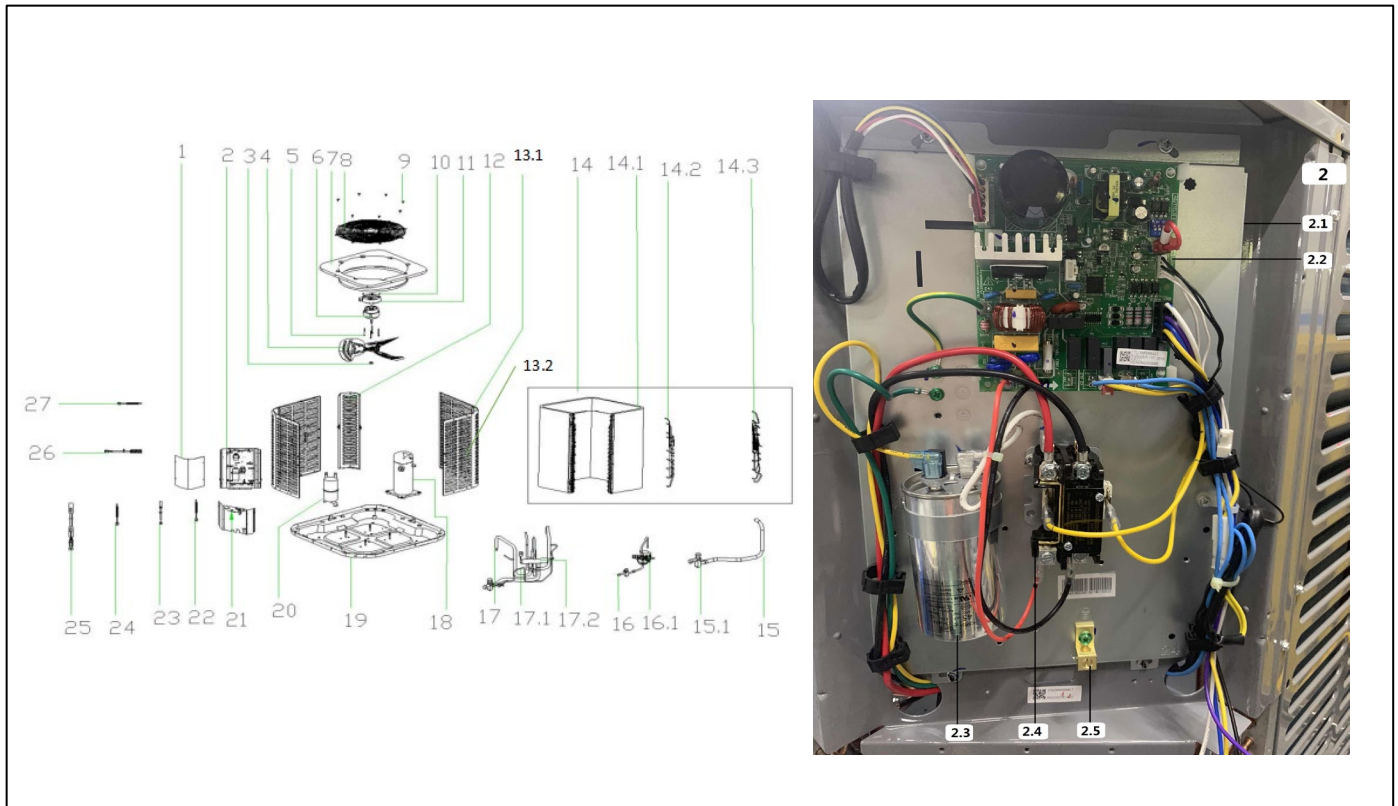

Exploded View

Model

BAH5-61-15

ComfortStar®

EX_ID	Spare Parts Code	Part Name(EN)	Qty.	Price	Remarks
1	12223000A05994	Side panel assembly	1		
2	17223000006818	E-part box assembly	1		
2.1	12223000010791	Installation plate of electric parts subassembly	1		
2.2	17123000006517	Outdoor main control board assembly	1		
2.3	17400103000150	Capacitor	1		
2.4	11203502000032	AC contactor	1		
2.5	11201708000008	Wiring Terminal	1		
3	11301512000143	Nut	1		

4	12200104000032	Fan,3 blade count,aluminum alloy galvanized,D 23inch,60DEG(60),1/2inch Shaft Bore CW(along air flow direction)	1		
5	11301805000012	Motor Mounting bolt	4		
6	11002015009345	Brushless DC Motor	1		
7	12223000001094	Top cover assembly	1		
8	12227700003729	Top cover	1		
9	11301002000001	Stainless steel bolts	8		
10	11301604000001	Nut	4		
11	12123000000464	Motor installation board ass'y	1		
12	12223000002572	Side panel assembly	3		
13.1	12223000A02870	Side panel assembly	2		
13.2	12223000A02929	Side panel assembly	2		
14	15823000005261	Condenser part	1		
14.1	15823000004785	Condenser	1		
14.1	15823000004784	Condenser	1		
14.2	15123000008850	Condenser inlet pipe ass'y	1		
14.3	15123000008839	Condenser output pipe ass'y	1		
15	15423000005019	Suction pipe ass'y	1		
15.1	15427000001439	Fusible plug assembly	1		
16	15423000005018	Throttle assembly	1		
16.1	15500213001545	thermostatic expansion valve	1		
17	15423000005020	Four-way valve assembly	1		
17.1	15123000011750	Meter connector assembly	1		
17.2	15423000005021	Four-way valve part	1		
18	11102010001298	Fixed Speed Scroll compressor	1		
19	12223000012588	Chassis part	1		
20	15500508001115	Accumulator cylinder	1		
21	12223000016090	Side panel assembly	1		
22	17401110000020	Green ground line	1		
23	11201007000136	Pipe Temperature Sensor	1		
24	17401203001230	Compressor wire joint ass'y	1		
25	17402001000056	crankcase electric heater	1		
26	17400513000070	Discharge Temp. sensor	1		
27	11201007000073	Room Temperature Sensor	1		